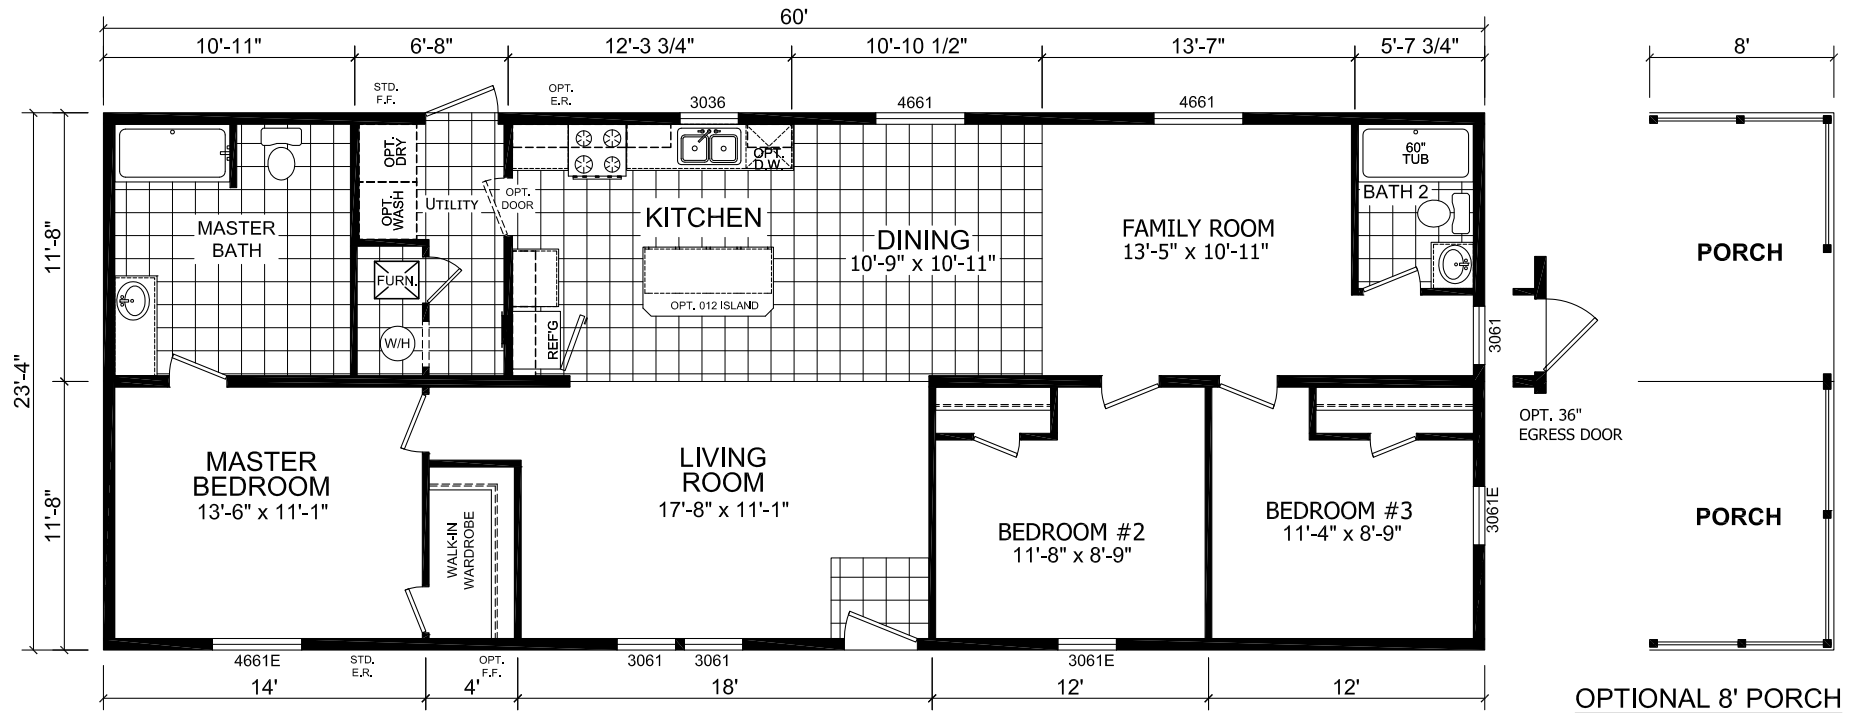

Willmar

Dutch Diamond - Lifestyle Series

1,440 SQ. FT. (Approximate) 3 Bedroom, 2 Bath

CHAMPION
HOMES CENTER

Last Updated: 2-11-22

CHAMPION HOMES CENTER
6855 West 700 South
Topeka, IN 46571

FactoryDirectMobileHomes.com | 1-800-581-5380