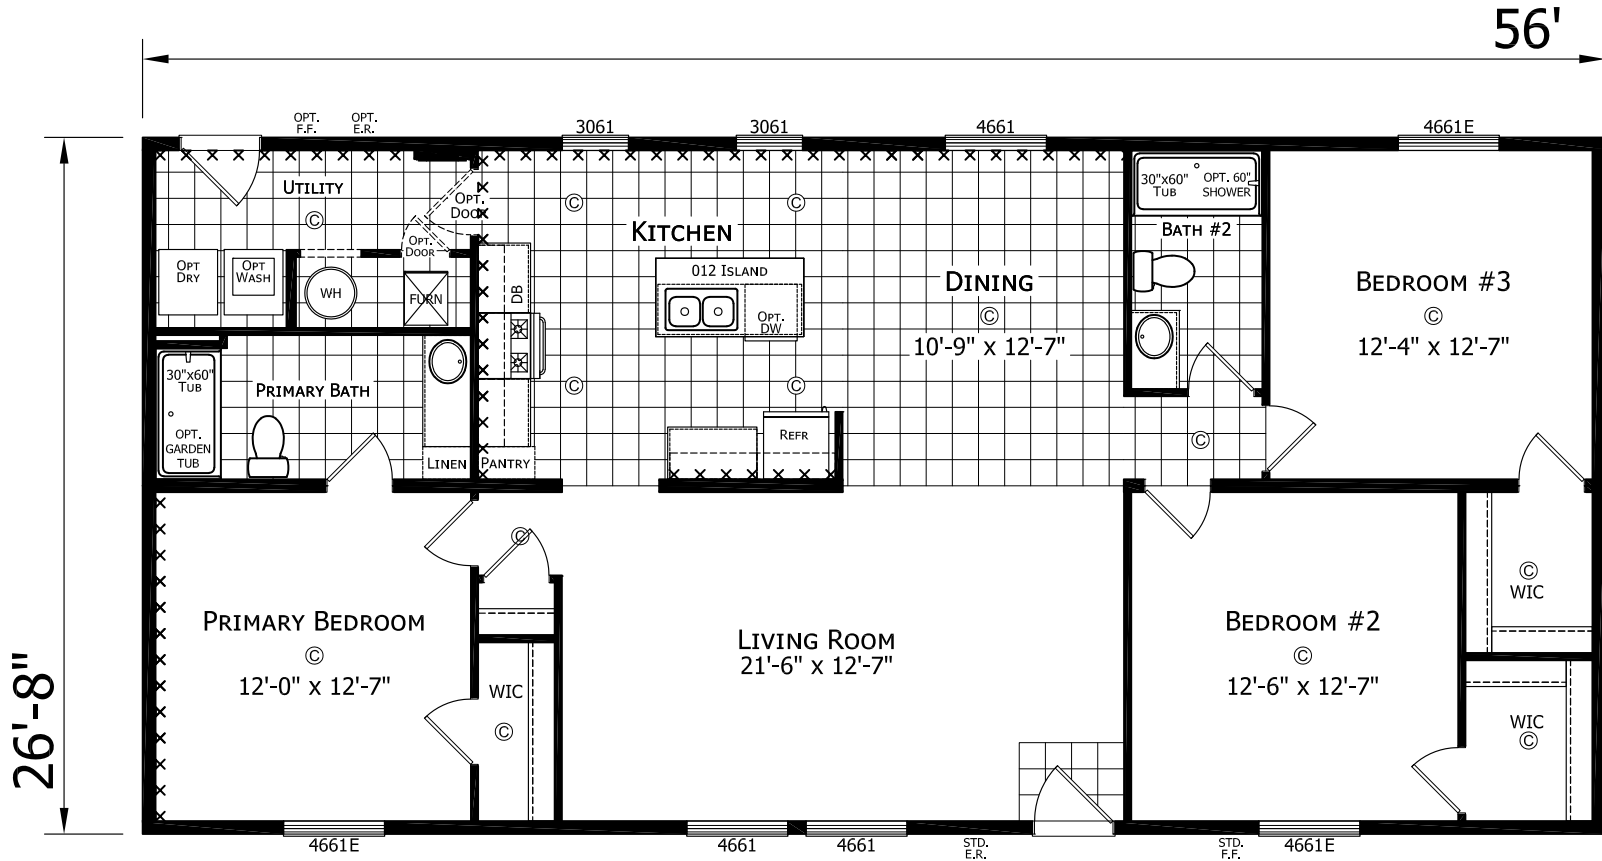

Whiting

Dutch Aspire - Multi-Section Series

1,493 SQ. FT. (Approximate) 3 Bedroom, 2 Bath

CHAMPION
HOMES CENTER

Last Updated: 2-8-24

CHAMPION HOMES CENTER
6855 West 700 South
Topeka, IN 46571

FactoryDirectMobileHomes.com | 1-800-581-5380