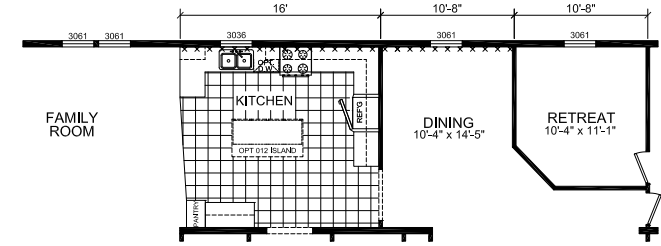

Westbrook

Dutch Diamond - Multi-Section Series

2,305 SQ. FT. (Approximate) 4 Bedroom, 3 Bath

Last Updated: 2-11-22

OPT. BEDROOM 5

OPT. KITCHEN LOCATION

OPT. ULTIMATE KITCHEN 3

OPT. ULTIMATE KITCHEN 2