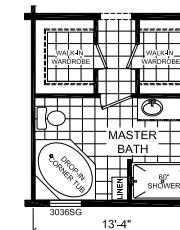

OPT. MASTER BATH

CHAMPION HOMES CENTER
6855 West 700 South
Topeka, IN 46571

FactoryDirectMobileHomes.com | 1-800-581-5380

IMPORTANT: Champion Homes reserves the right to modify, cancel or substitute products or features of this event at any time without prior notice or obligation. Pictures and other promotional materials are representative and may depict or contain floor plans, square footages, elevations, options, upgrades, extra design features, decorations, floor coverings, specialty light fixtures, custom paint and wall coverings, window treatments, landscaping, sound and alarm systems, furnishings, appliances, and other designer/decorator features and amenities that are not included as part of the home and/or may not be available at all locations. Home, pricing and community information is subject to change, and homes to prior sale, at any time without notice or obligation. ©2023 Champion Homes. All rights reserved.

MANUFACTURED BY: