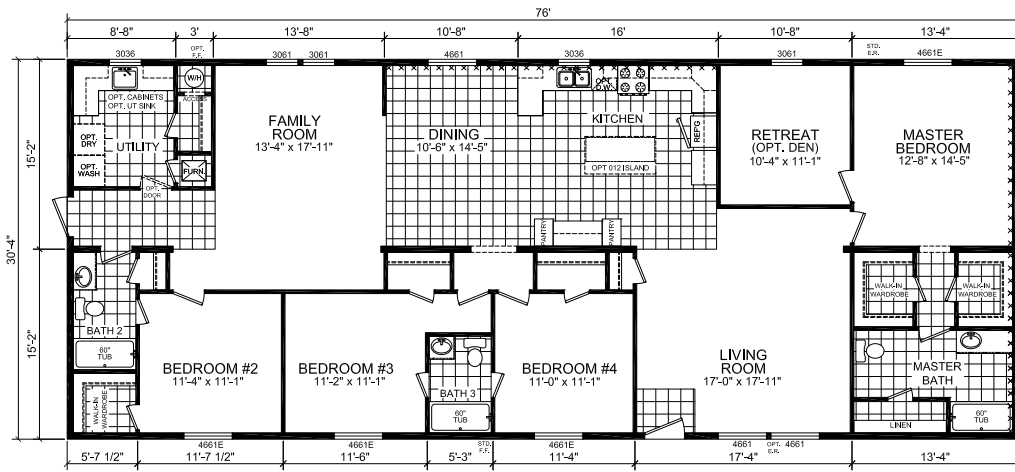

Westbrook

Dutch Diamond - Multi-Section Series

2,305 SQ. FT. (Approximate) 4 Bedroom, 3 Bath

Last Updated: 2-11-22

OPT. BEDROOM 5

OPT. KITCHEN LOCATION

OPT. ULTIMATE KITCHEN 3

OPT. ULTIMATE KITCHEN 2