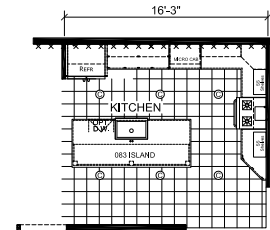

Westbrook

Dutch Diamond - Multi-Section Series

2,305 SQ. FT. (Approximate) 4 Bedroom, 3 Bath

Last Updated: 2-11-22

OPT. BEDROOM 5

OPT. KITCHEN LOCATION

OPT. ULTIMATE KITCHEN 3

OPT. ULTIMATE KITCHEN 2