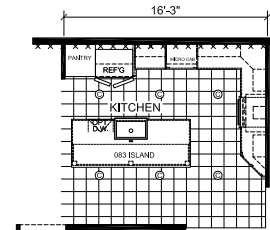

Westbrook

Dutch Diamond - Multi-Section Series

2,305 SQ. FT. (Approximate) 4 Bedroom, 3 Bath

Last Updated: 2-11-22

OPT. BEDROOM 5

OPT. KITCHEN LOCATION

OPT. ULTIMATE KITCHEN 3

OPT. ULTIMATE KITCHEN 2