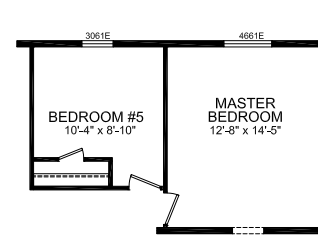

Westbrook

Dutch Diamond - Multi-Section Series

2,305 SQ. FT. (Approximate) 4 Bedroom, 3 Bath

Last Updated: 2-11-22

OPT. BEDROOM 5

OPT. KITCHEN LOCATION

OPT. ULTIMATE KITCHEN 3

OPT. ULTIMATE KITCHEN 2