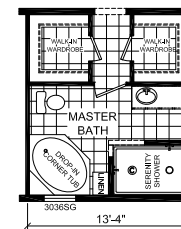

Westbrook

Dutch Diamond - Multi-Section Series

2,305 SQ. FT. (Approximate) 4 Bedroom, 3 Bath

Last Updated: 2-11-22

OPT. BEDROOM 5

OPT. KITCHEN LOCATION

OPT. ULTIMATE KITCHEN 3

OPT. ULTIMATE KITCHEN 2