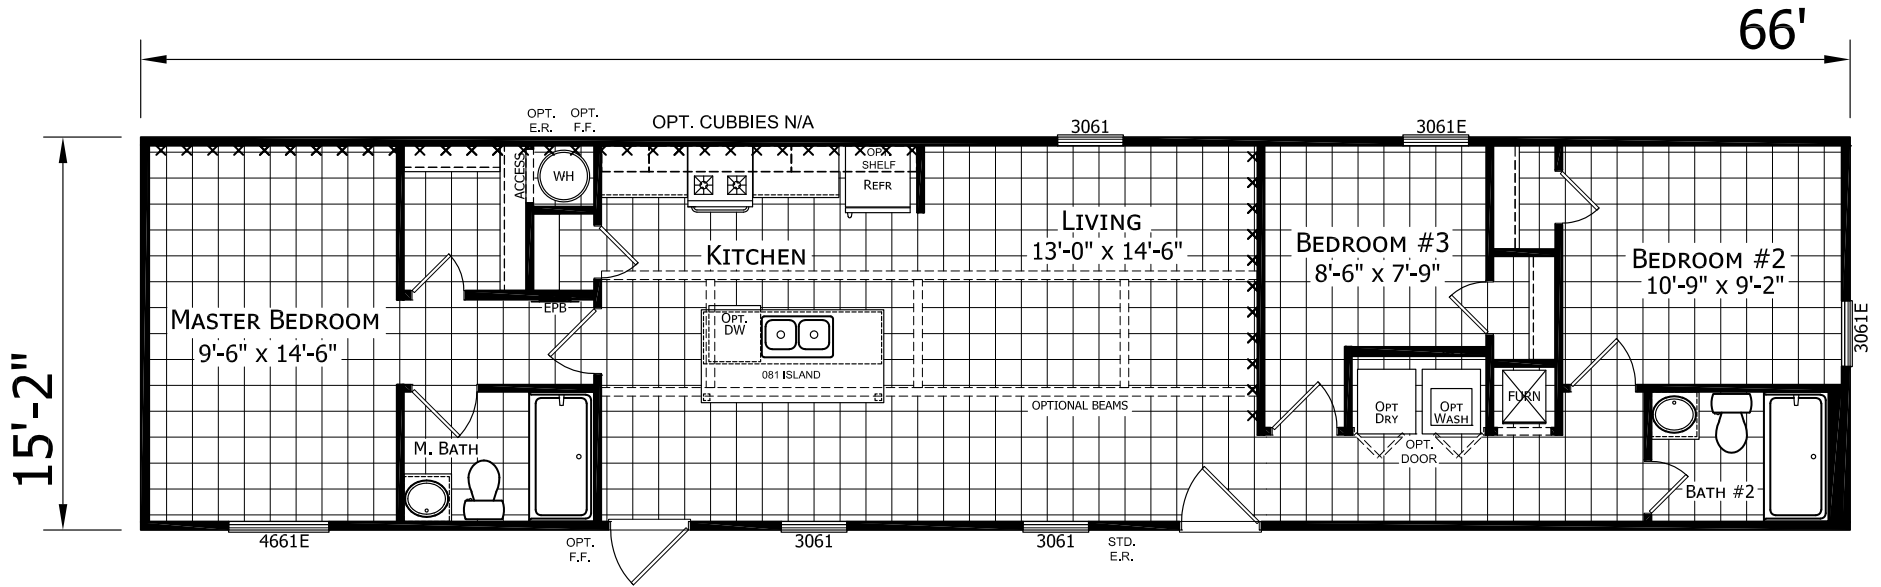

# Wenton

Dutch Edge II Single Section Series

1,001 SQ. FT. (Approximate) 3 Bedroom, 2 Bath

Last Updated: 2-9-23

15'-2"

66'

4661E    OPT. F.F.    3061    3061    STD. E.R.    3061E

**FACTORY EXPO HOME CENTERS**  
6855 West 700 South  
Topeka, IN 46571