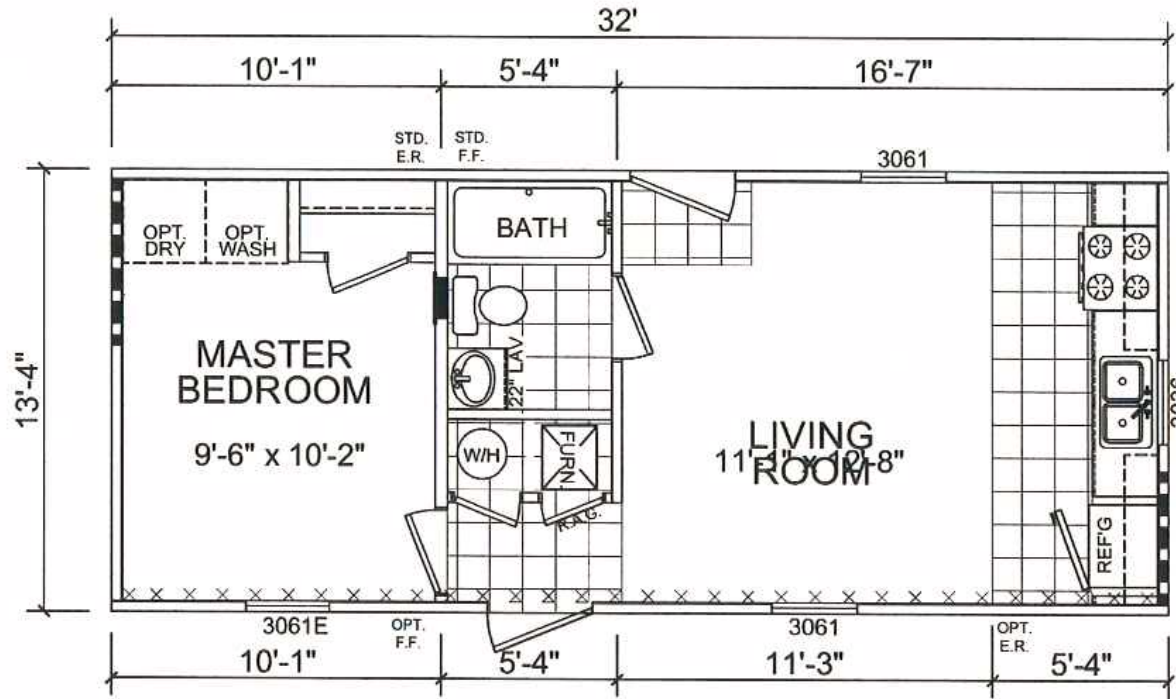

Thrifty 1

Dutch Diamond II Series

426 SQ. FT. (Approximate) 1 Bedroom, 1 Bath

Last Updated: 2-11-22

FACTORY EXPO HOME CENTERS
 6855 West 700 South
 Topeka, IN 46571

FactoryDirectMobileHomes.com | 1-800-581-5380