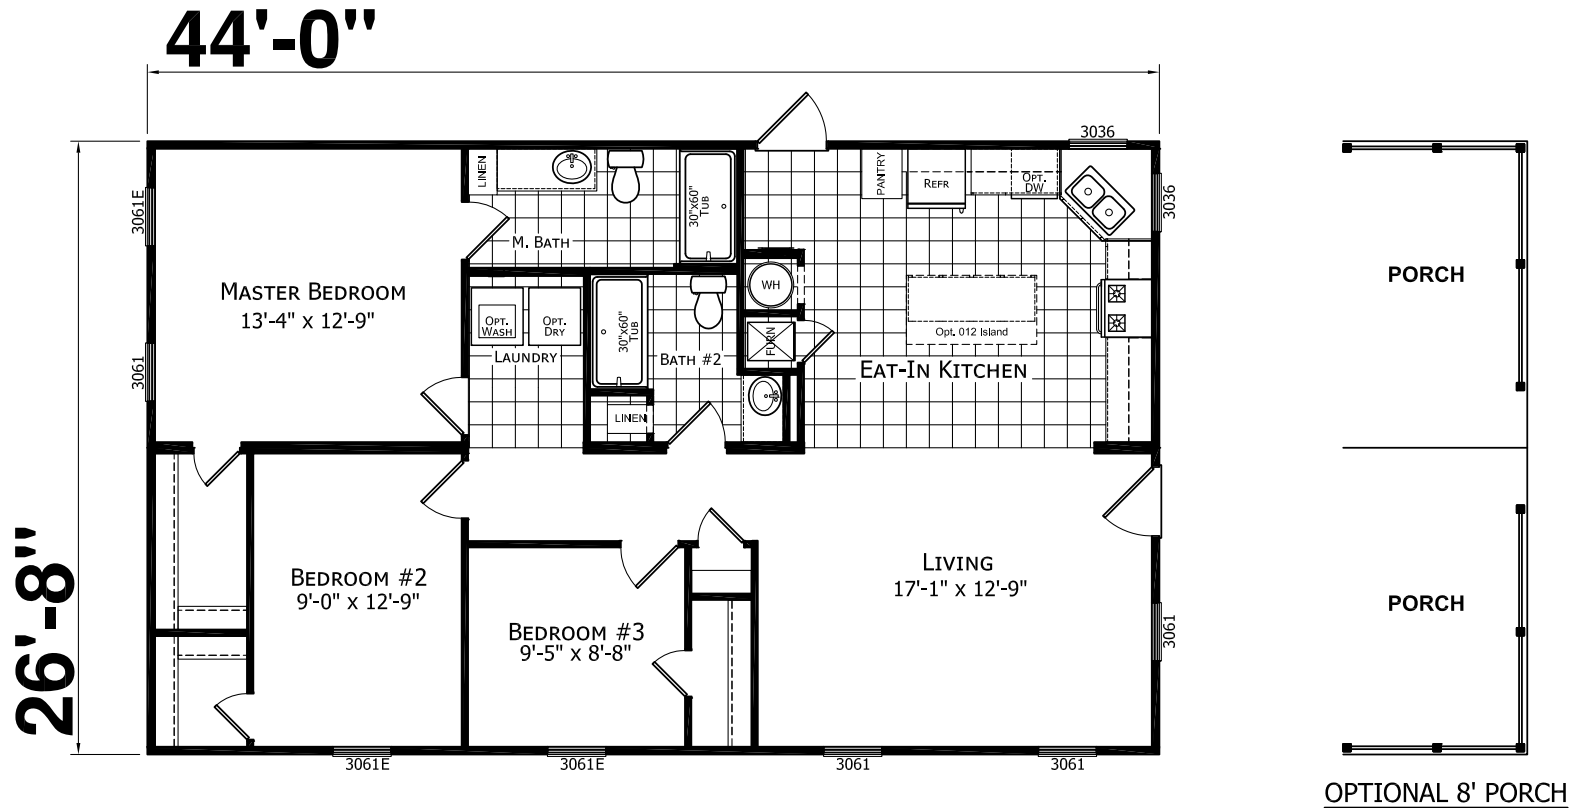

Royalton

Dutch Diamond - Lifestyle Series

1,188 SQ. FT. (Approximate) 3 Bedroom, 2 Bath

Last Updated: 2-11-22

CHAMPION HOMES CENTER
6855 West 700 South
Topeka, IN 46571

FactoryDirectMobileHomes.com | 1-800-581-5380