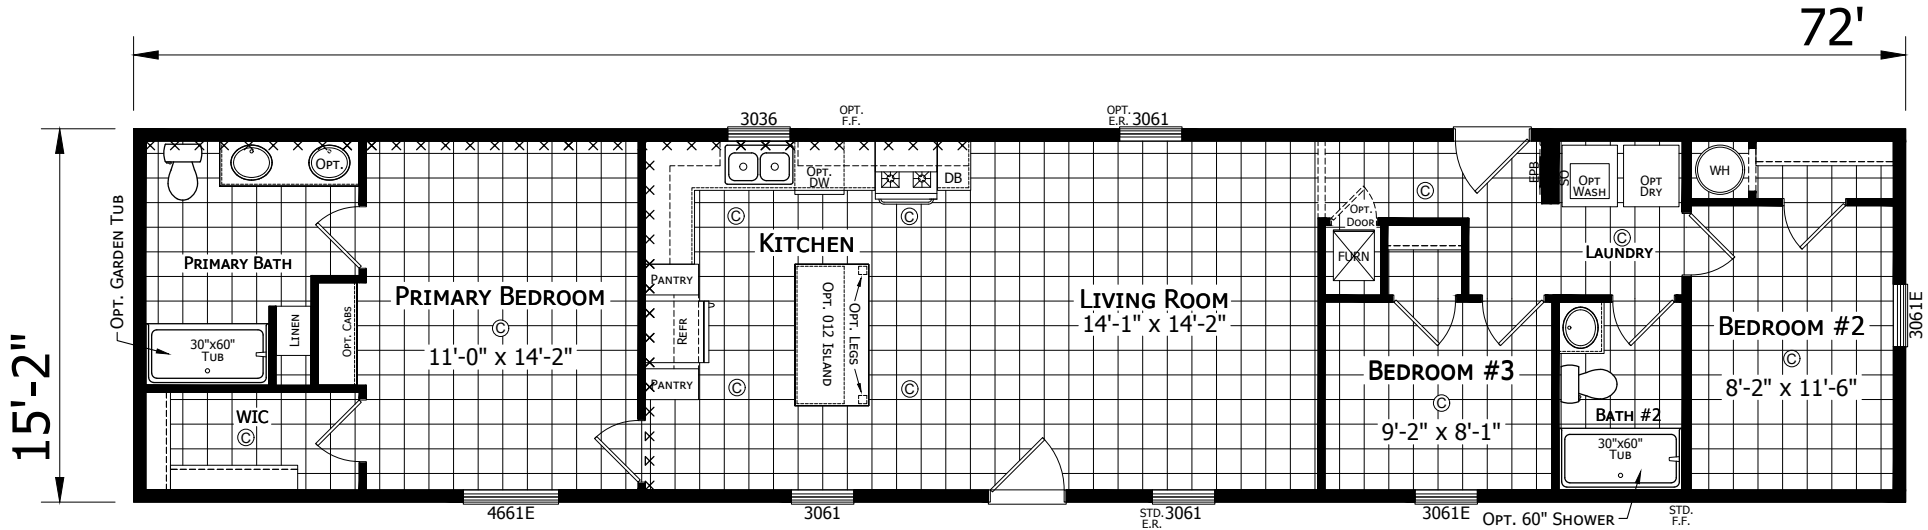

# Pokagon

Dutch Aspire - Single Section Series

1,092 SQ. FT. (Approximate) 3 Bedroom, 2 Bath

Last Updated: 10-16-23

OPT. REVERSE AISLE

**CHAMPION HOMES CENTER**  
6855 West 700 South  
Topeka, IN 46571

**FactoryDirectMobileHomes.com | 1-800-581-5380**