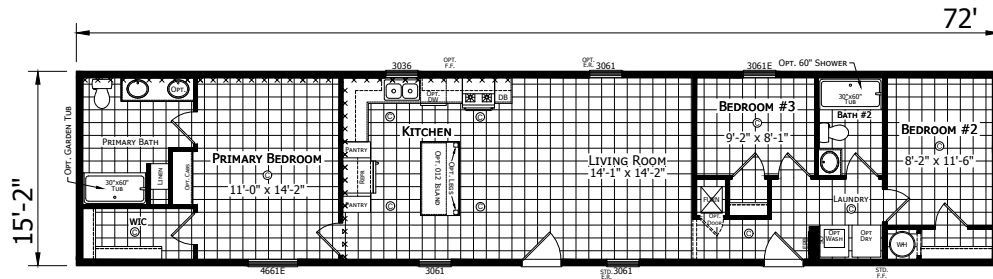

# Pokagon

Dutch Aspire - Single Section Series

1,092 SQ. FT. (Approximate) 3 Bedroom, 2 Bath

Last Updated: 10-16-23

OPT. REVERSE AISLE

**CHAMPION HOMES CENTER**  
6855 West 700 South  
Topeka, IN 46571

**FactoryDirectMobileHomes.com | 1-800-581-5380**