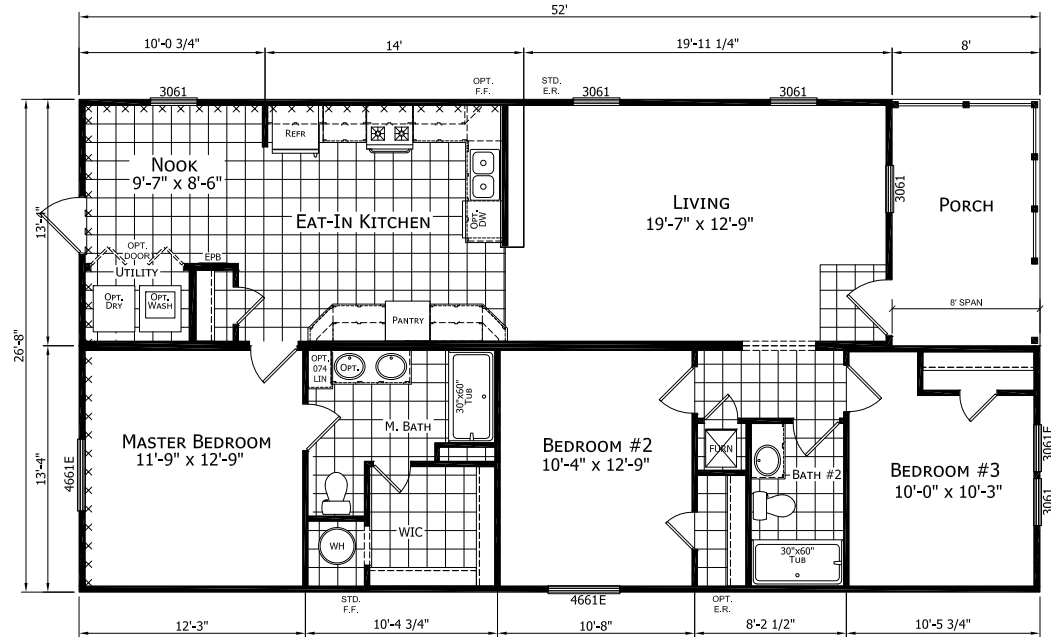

Plumrose

Dutch Diamond - Multi-Section Series

1,279 SQ. FT. (Approximate) 3 Bedroom, 2 Bath

Last Updated: 2-11-22

OPTION ULTIMATE KITCHEN 2

OPTION ULTIMATE KITCHEN 3

OPTIONAL PORCH

OPTIONAL LIVING ROOM OFFSET