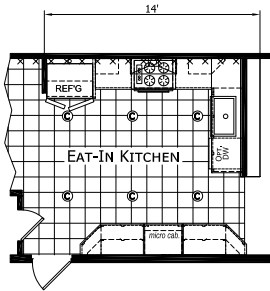

Plumrose

Dutch Diamond - Multi-Section Series

1,279 SQ. FT. (Approximate) 3 Bedroom, 2 Bath

Last Updated: 2-11-22

OPTION ULTIMATE KITCHEN 2

OPTION ULTIMATE KITCHEN 3

OPTIONAL PORCH

OPTIONAL LIVING ROOM OFFSET