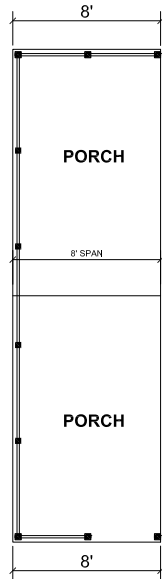

Plumrose

Dutch Diamond - Multi-Section Series

1,279 SQ. FT. (Approximate) 3 Bedroom, 2 Bath

Last Updated: 2-11-22

OPTION ULTIMATE KITCHEN 2

OPTION ULTIMATE KITCHEN 3

OPTIONAL PORCH

OPTIONAL LIVING ROOM OFFSET