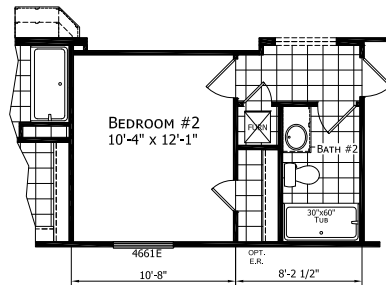

Plumrose

Dutch Diamond - Multi-Section Series

1,279 SQ. FT. (Approximate) 3 Bedroom, 2 Bath

Last Updated: 2-11-22

OPTION ULTIMATE KITCHEN 2

OPTION ULTIMATE KITCHEN 3

OPTIONAL PORCH

OPTIONAL LIVING ROOM OFFSET