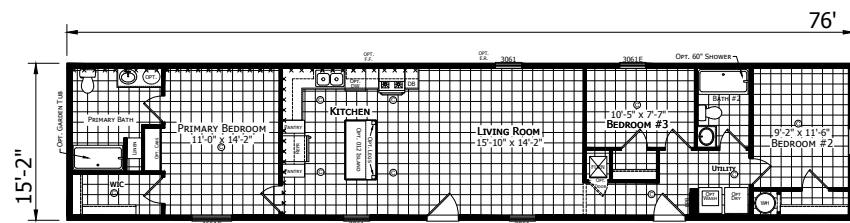

Newburn

Dutch Aspire - Single Section Series

1,153 SQ. FT. (Approximate) 3 Bedroom, 2 Bath

Last Updated: 8-29-23

FACTORY EXPO HOME CENTERS
 6855 West 700 South
 Topeka, IN 46571

FactoryDirectMobileHomes.com | 1-800-581-5380