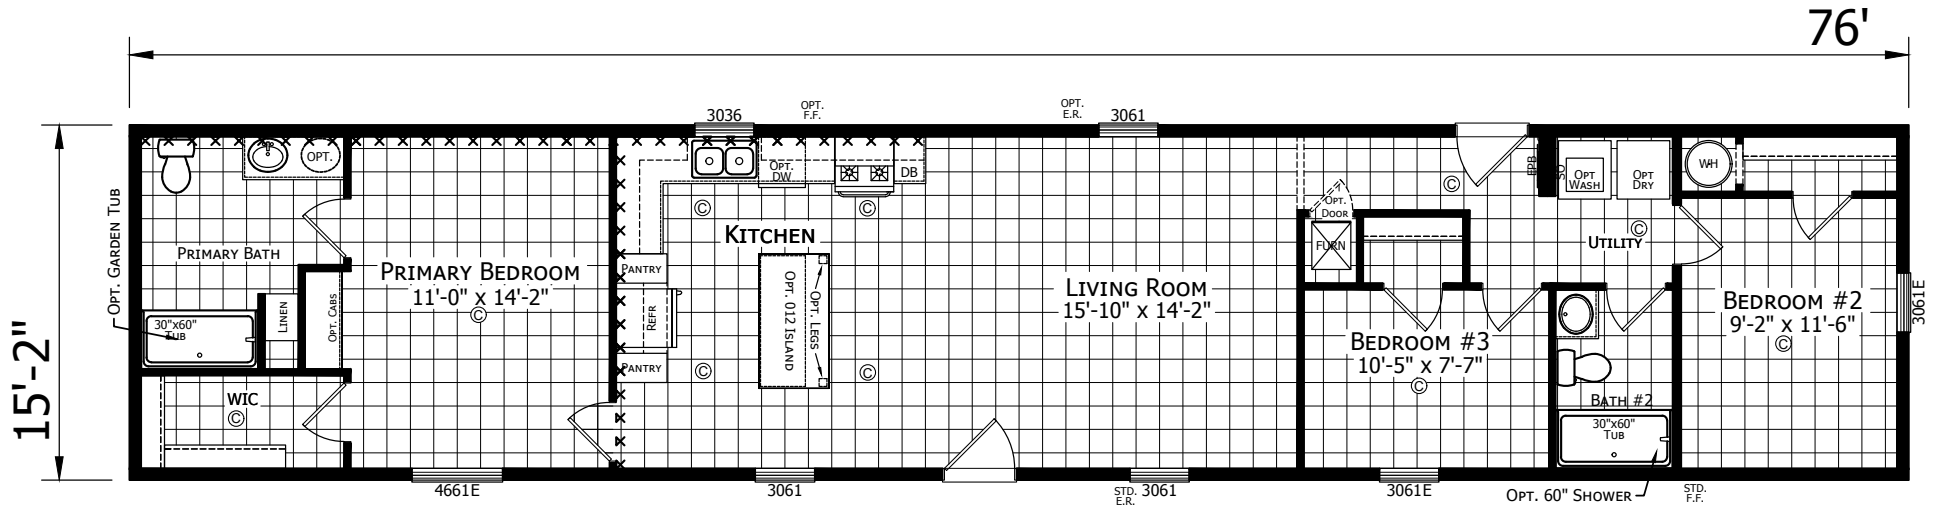

Newburn

Dutch Aspire - Single Section Series

1,153 SQ. FT. (Approximate) 3 Bedroom, 2 Bath

Last Updated: 8-29-23

FACTORY EXPO HOME CENTERS
 6855 West 700 South
 Topeka, IN 46571

FactoryDirectMobileHomes.com | 1-800-581-5380