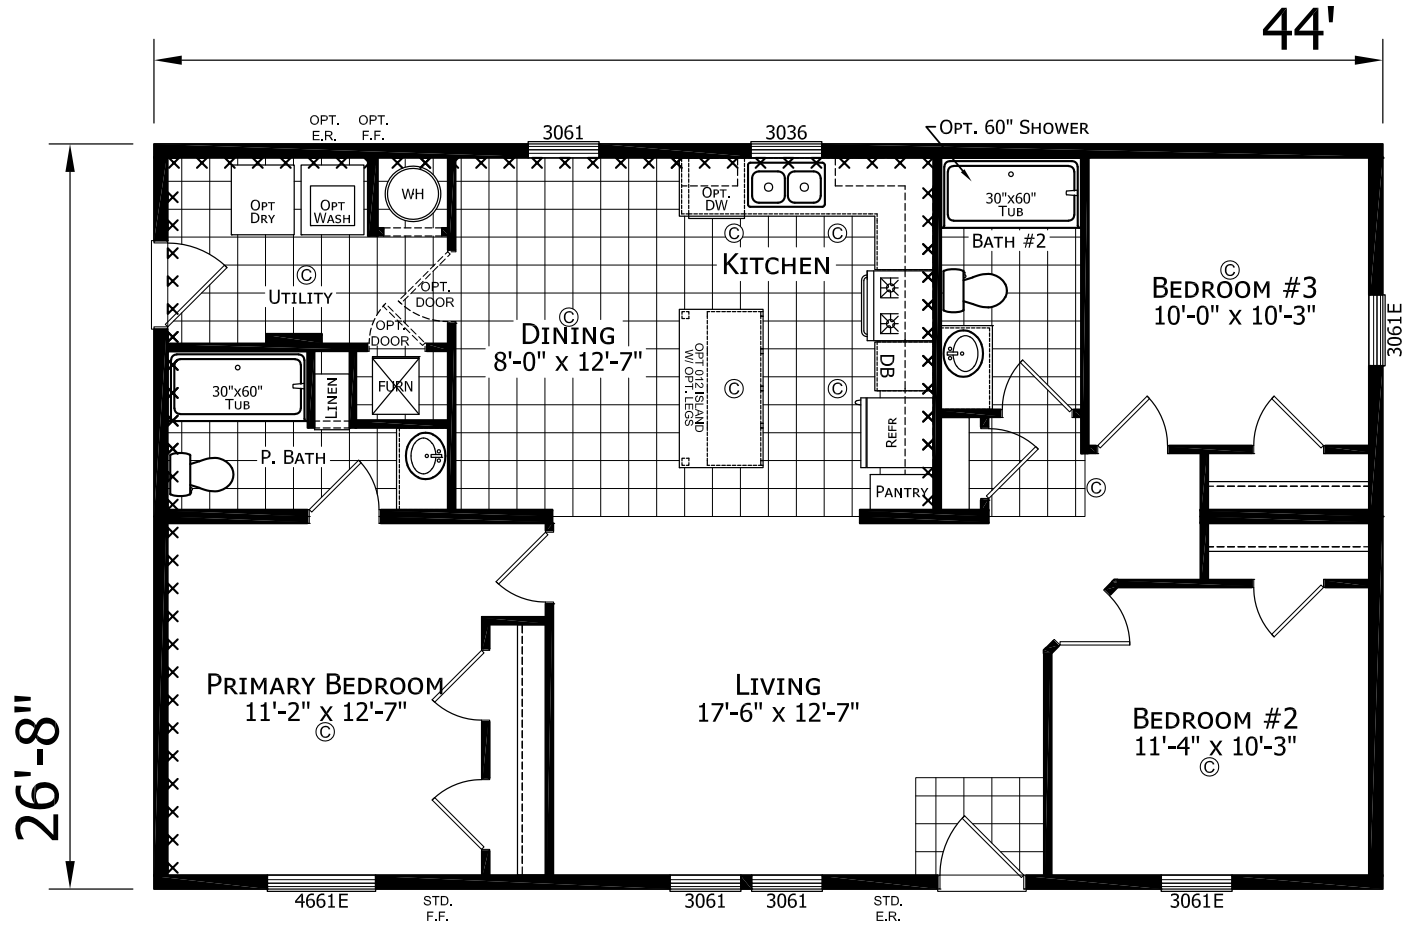

Muskegon

Dutch Aspire - Multi-Section Series

1,173 SQ. FT. (Approximate) 3 Bedroom, 2 Bath

Last Updated: 2-8-24

CHAMPION HOMES CENTER
 6855 West 700 South
 Topeka, IN 46571

FactoryDirectMobileHomes.com | 1-800-581-5380