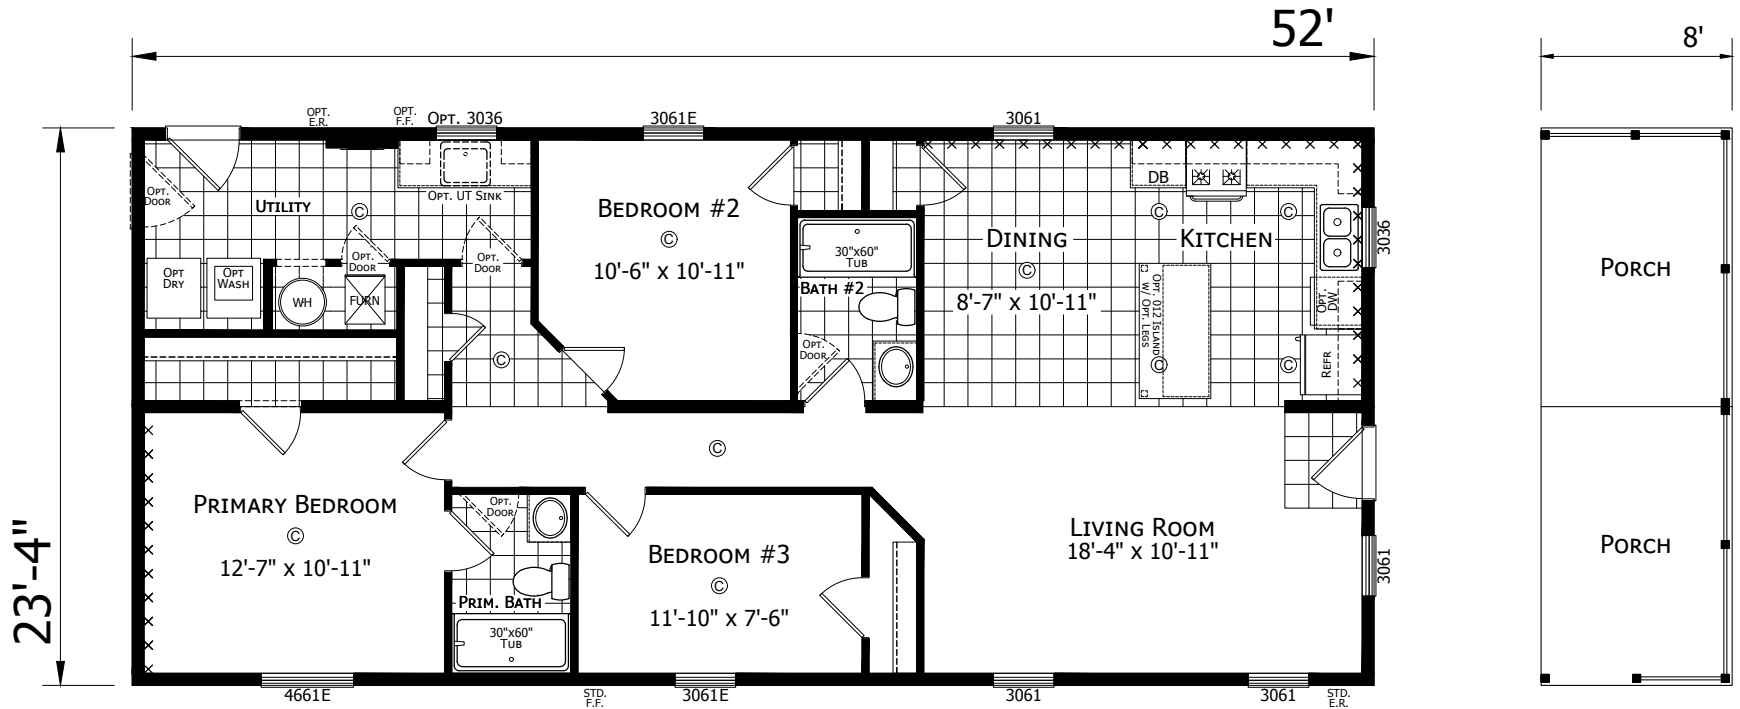

Mooreville

Dutch Aspire - Multi-Section Series

1,213 SQ. FT. (Approximate) 3 Bedroom, 2 Bath

CHAMPION
HOMES CENTER

Last Updated: 2-8-24

OPTIONAL PORCH

CHAMPION HOMES CENTER
6855 West 700 South
Topeka, IN 46571