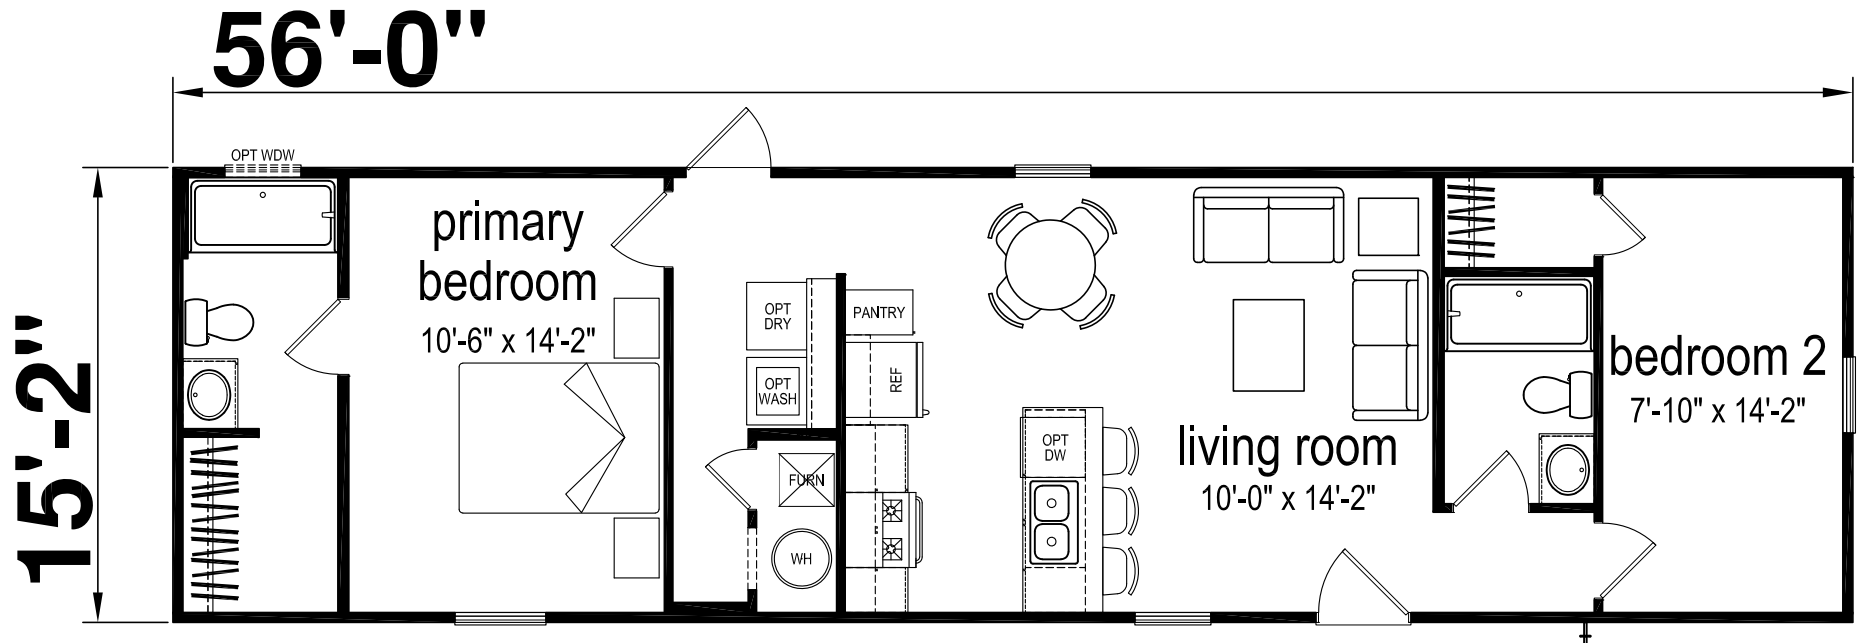

# Mongo

Prime Series

849 SQ. FT. (Approximate) 2 Bedroom, 2 Bath

Last Updated: 12-9-24

**CHAMPION HOMES CENTER**  
6855 West 700 South  
Topeka, IN 46571

**FactoryDirectMobileHomes.com | 1-800-581-5380**

**IMPORTANT:** Champion Homes reserves the right to modify, cancel or substitute products or features of this event at any time without prior notice or obligation. Pictures and other promotional materials are representative and may depict or contain floor plans, square footages, elevations, options, upgrades, extra design features, decorations, floor coverings, specialty light fixtures, custom paint and wall coverings, window treatments, landscaping, sound and alarm systems, furnishings, appliances, and other designer/decorator features and amenities that are not included as part of the home and/or may not be available at all locations. Home, pricing and community information is subject to change, and homes to prior sale, at any time without notice or obligation. ©2020 Champion Homes. All rights reserved.