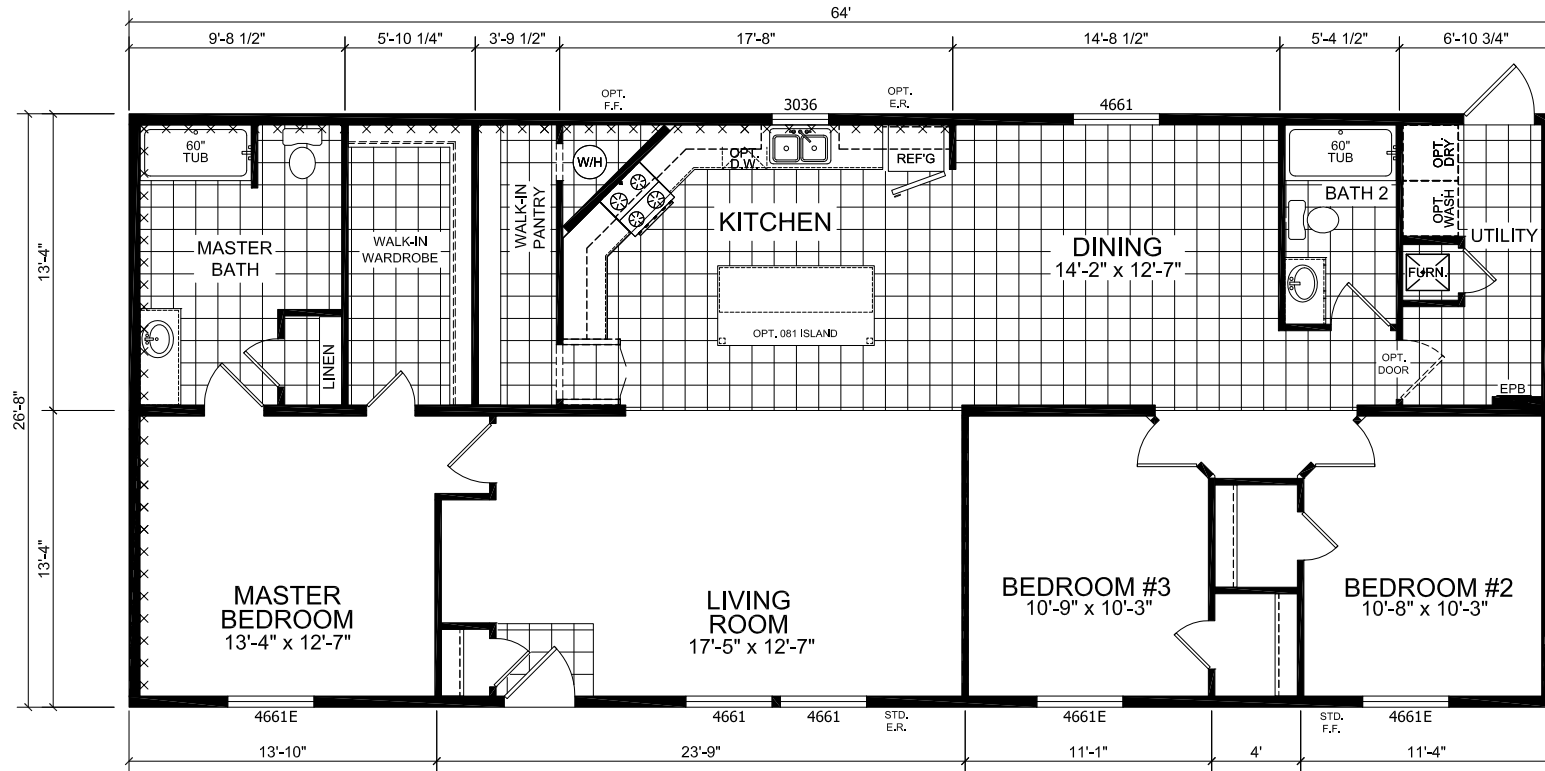

Mintonville

Dutch Diamond - Woodward Series

1,706 SQ. FT. (Approximate) 3 Bedroom, 2 Bath

Last Updated: 11-22-22

CHAMPION HOMES CENTER
 6855 West 700 South
 Topeka, IN 46571

FactoryDirectMobileHomes.com | 1-800-581-5380