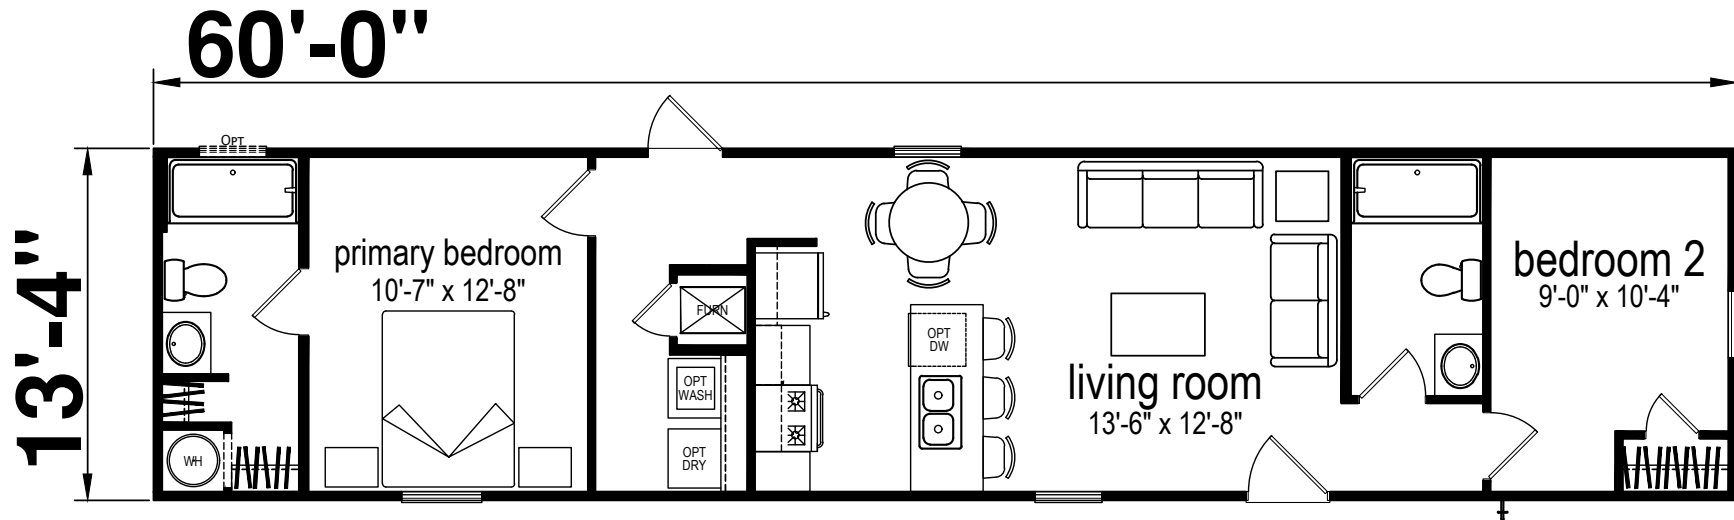

**Metz**

Prime Series

800 SQ. FT. (Approximate) 2 Bedroom, 2 Bath

Last Updated: 12-9-24

**CHAMPION HOMES CENTER**  
6855 West 700 South  
Topeka, IN 46571

**FactoryDirectMobileHomes.com | 1-800-581-5380**

**IMPORTANT:** Champion Homes reserves the right to modify, cancel or substitute products or features of this event at any time without prior notice or obligation. Pictures and other promotional materials are representative and may depict or contain floor plans, square footages, elevations, options, upgrades, extra design features, decorations, floor coverings, specialty light fixtures, custom paint and wall coverings, window treatments, landscaping, sound and alarm systems, furnishings, appliances, and other designer/decorator features and amenities that are not included as part of the home and/or may not be available at all locations. Home, pricing and community information is subject to change, and homes to prior sale, at any time without notice or obligation. ©2020 Champion Homes. All rights reserved.