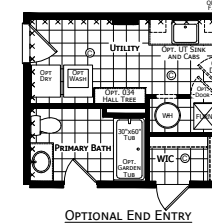

McCordsville

Dutch Aspire - Multi-Section Series

1,387 SQ. FT. (Approximate) 3 Bedroom, 2 Bath

Last Updated: 2-8-24

CHAMPION HOMES CENTER
6855 West 700 South
Topeka, IN 46571

FactoryDirectMobileHomes.com | 1-800-581-5380