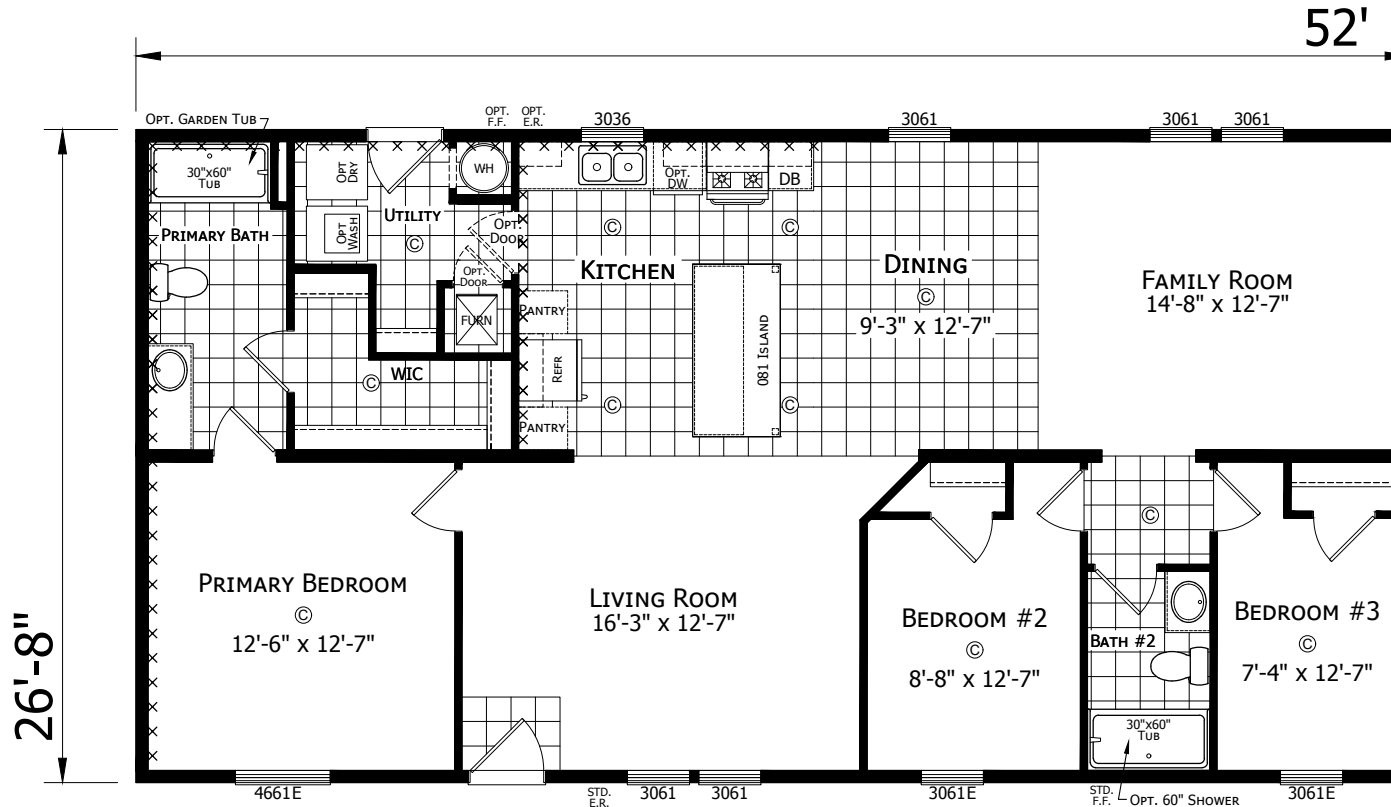

McCordsville

Dutch Aspire - Multi-Section Series

1,387 SQ. FT. (Approximate) 3 Bedroom, 2 Bath

Last Updated: 2-8-24

CHAMPION HOMES CENTER
6855 West 700 South
Topeka, IN 46571

FactoryDirectMobileHomes.com | 1-800-581-5380