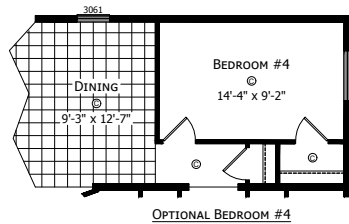

McCordsville

Dutch Aspire - Multi-Section Series

1,387 SQ. FT. (Approximate) 3 Bedroom, 2 Bath

Last Updated: 2-8-24

CHAMPION HOMES CENTER
6855 West 700 South
Topeka, IN 46571

FactoryDirectMobileHomes.com | 1-800-581-5380