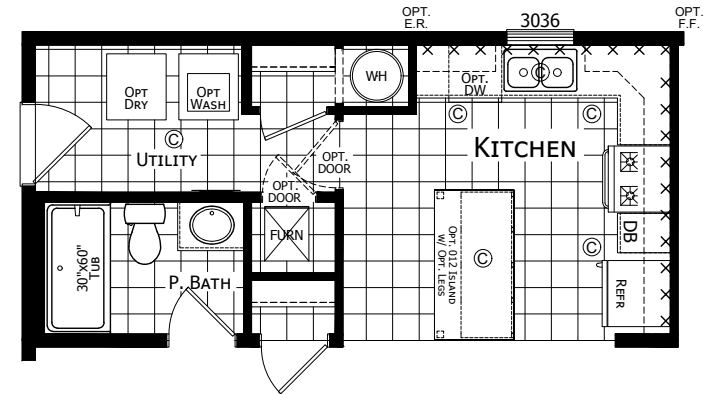

Maxinkuckee

Dutch Aspire - Multi-Section Series

933 SQ. FT. (Approximate) 3 Bedroom, 2 Bath

Last Updated: 2-8-24

OPTIONAL END ENTRY

CHAMPION HOMES CENTER
6855 West 700 South
Topeka, IN 46571

FactoryDirectMobileHomes.com | 1-800-581-5380