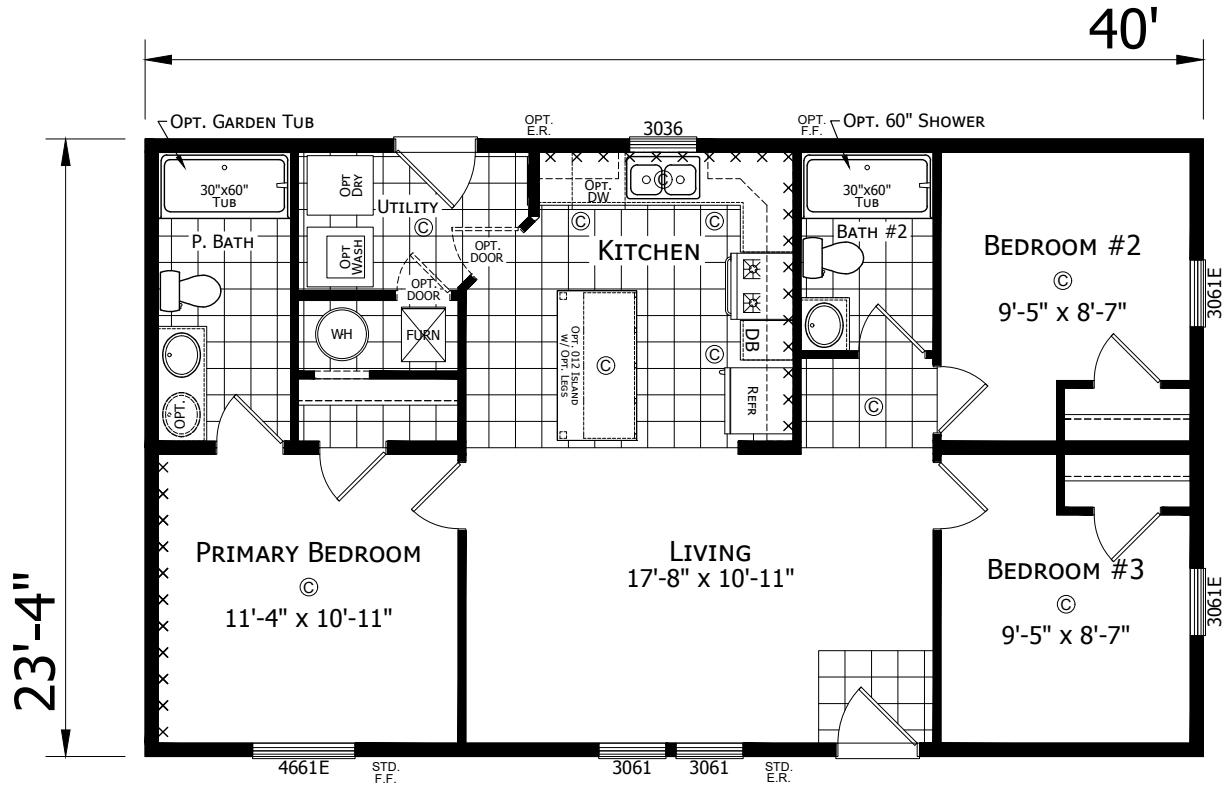

Maxinkuckee

Dutch Aspire - Multi-Section Series

933 SQ. FT. (Approximate) 3 Bedroom, 2 Bath

Last Updated: 2-8-24

OPTIONAL END ENTRY

CHAMPION HOMES CENTER
6855 West 700 South
Topeka, IN 46571

FactoryDirectMobileHomes.com | 1-800-581-5380