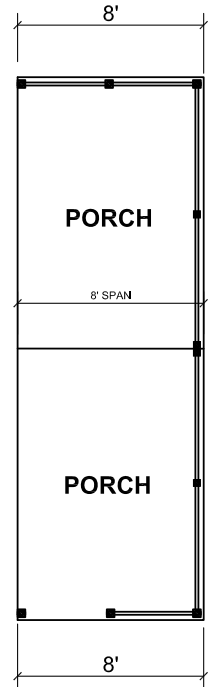

# Markleville

Dutch Diamond - Lifestyle Series

1,248 SQ. FT. (Approximate) 3 Bedroom, 2 Bath

Last Updated: 2-11-22

OPTIONAL PORCH

**CHAMPION HOMES CENTER**  
6855 West 700 South  
Topeka, IN 46571

**FactoryDirectMobileHomes.com | 1-800-581-5380**