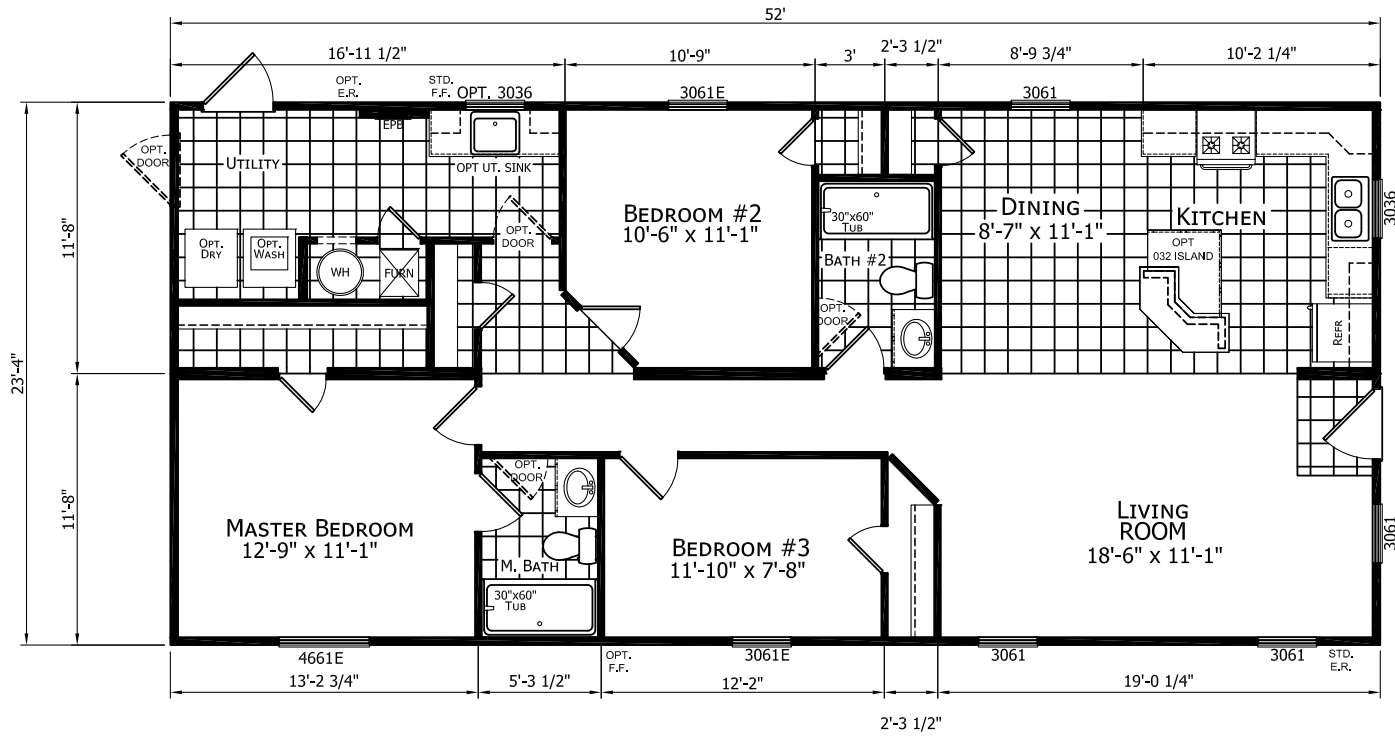

# Markleville

Dutch Diamond - Lifestyle Series

1,248 SQ. FT. (Approximate) 3 Bedroom, 2 Bath

Last Updated: 2-11-22

OPTIONAL PORCH

**CHAMPION HOMES CENTER**  
6855 West 700 South  
Topeka, IN 46571

**FactoryDirectMobileHomes.com | 1-800-581-5380**