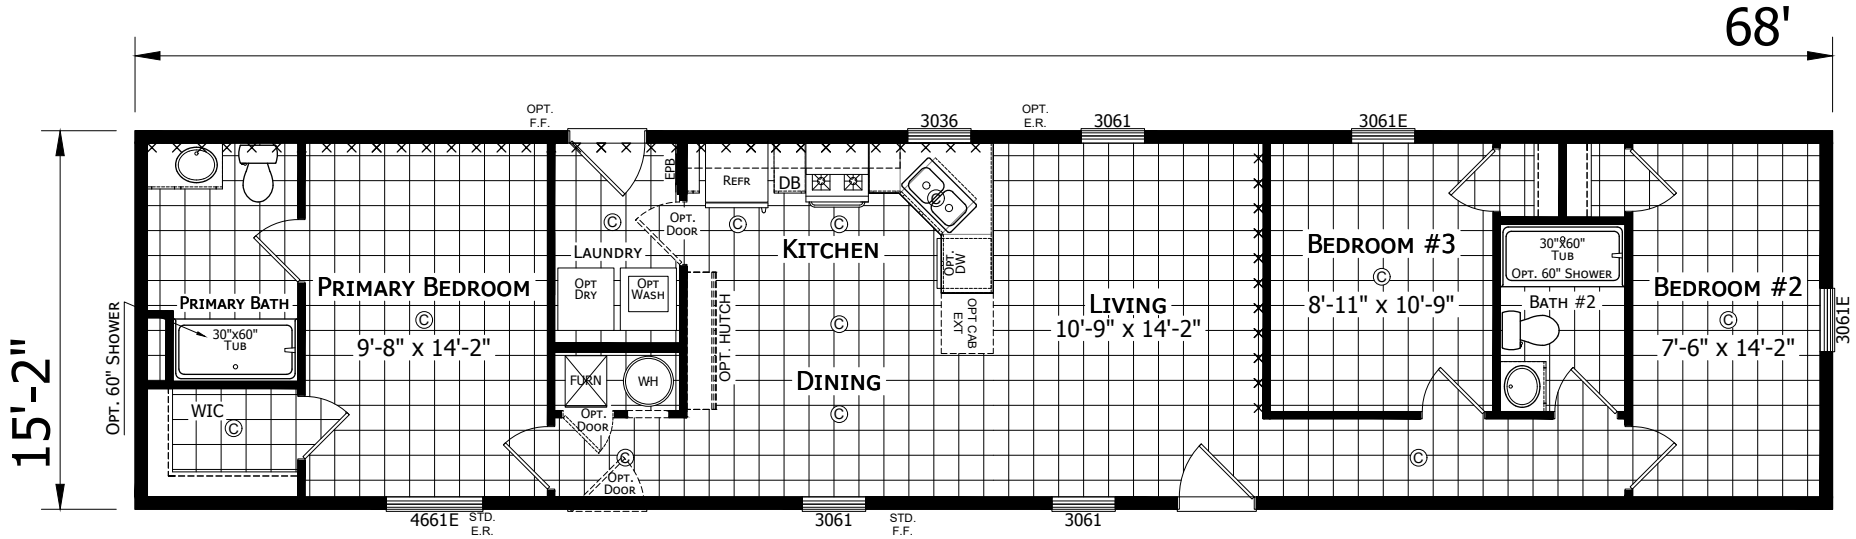

Maplecrest

Dutch Aspire - Single Section Series

1,031 SQ. FT. (Approximate) 3 Bedroom, 2 Bath

Last Updated: 10-16-23

OPT. REVERSE AISLE

2 BEDROOM OPTION

KITCHEN OPTION

PRIMARY BATH OPTION