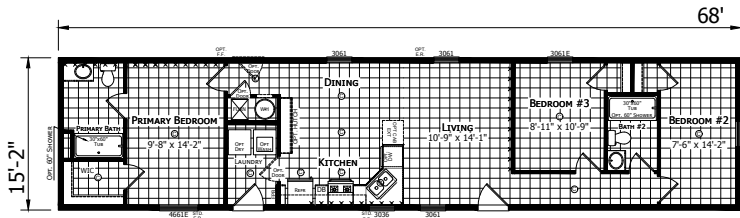

Maplecrest

Dutch Aspire - Single Section Series

1,031 SQ. FT. (Approximate) 3 Bedroom, 2 Bath

Last Updated: 10-16-23

OPT. REVERSE AISLE

2 BEDROOM OPTION

KITCHEN OPTION

PRIMARY BATH OPTION