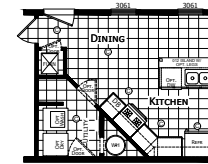

Maplecrest

Dutch Aspire - Single Section Series

1,031 SQ. FT. (Approximate) 3 Bedroom, 2 Bath

Last Updated: 10-16-23

OPT. REVERSE AISLE

2 BEDROOM OPTION

KITCHEN OPTION

PRIMARY BATH OPTION