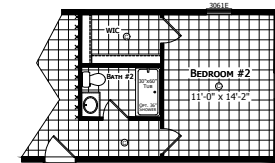

Maplecrest

Dutch Aspire - Single Section Series

1,031 SQ. FT. (Approximate) 3 Bedroom, 2 Bath

Last Updated: 10-16-23

OPT. REVERSE AISLE

2 BEDROOM OPTION

KITCHEN OPTION

PRIMARY BATH OPTION