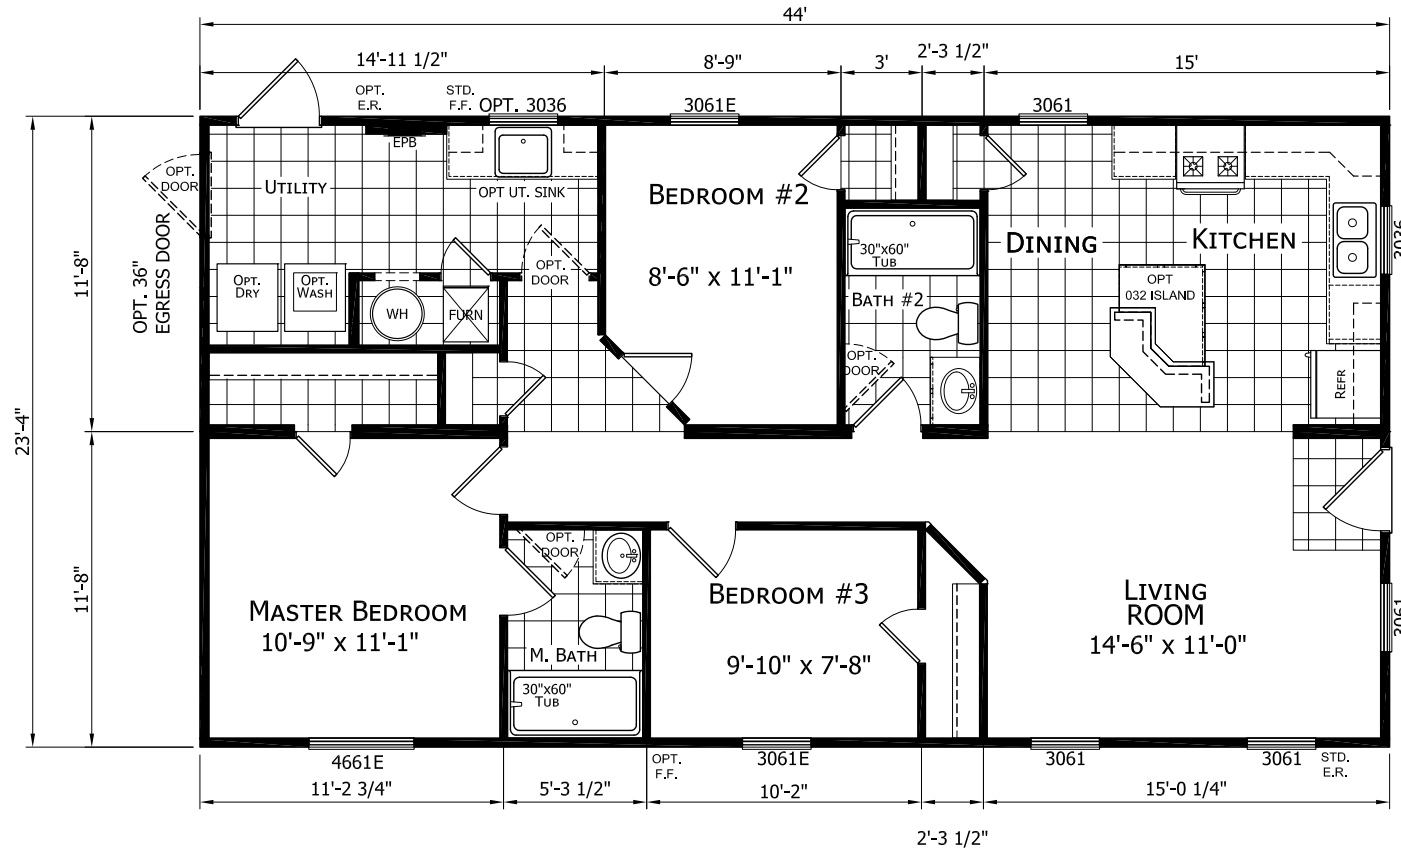

# Luxhaven

Dutch Diamond - Lifestyle Series

1,056 SQ. FT. (Approximate) 3 Bedroom, 2 Bath

Last Updated: 2-11-22

OPTIONAL PORCH

**CHAMPION HOMES CENTER**  
6855 West 700 South  
Topeka, IN 46571

**FactoryDirectMobileHomes.com | 1-800-581-5380**