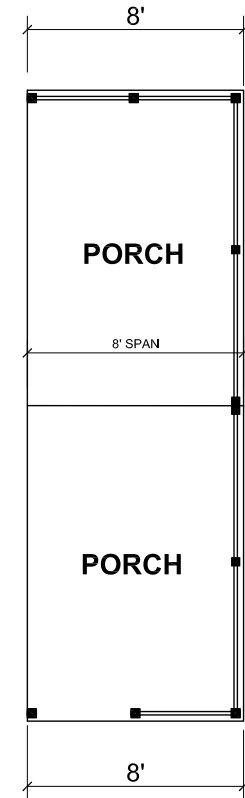

# Luxhaven

Dutch Diamond - Lifestyle Series

1,056 SQ. FT. (Approximate) 3 Bedroom, 2 Bath

Last Updated: 2-11-22

OPTIONAL PORCH

**CHAMPION HOMES CENTER**  
6855 West 700 South  
Topeka, IN 46571

**FactoryDirectMobileHomes.com | 1-800-581-5380**