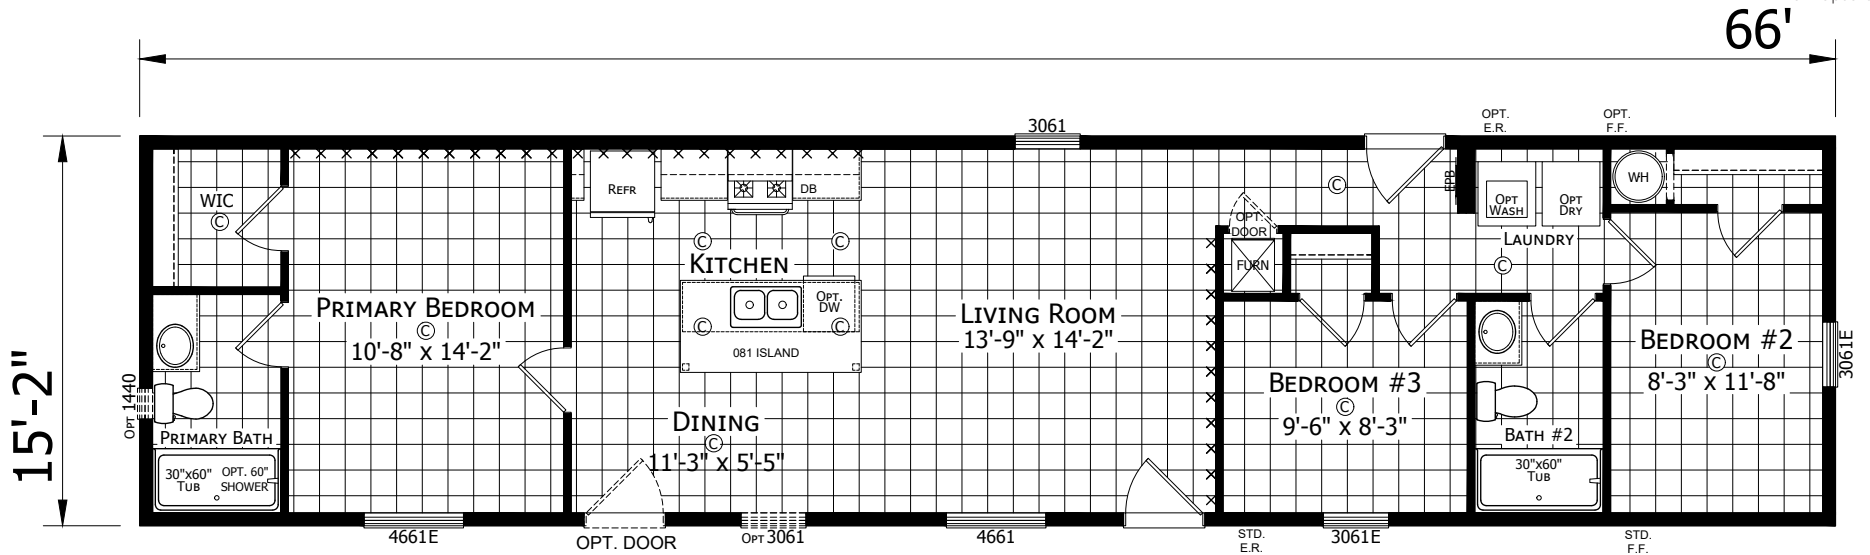

Liberty

Dutch Aspire - Single Section Series

1,001 SQ. FT. (Approximate) 3 Bedroom, 2 Bath

Last Updated: 10-16-23

CHAMPION HOMES CENTER
6855 West 700 South
Topeka, IN 46571

FactoryDirectMobileHomes.com | 1-800-581-5380