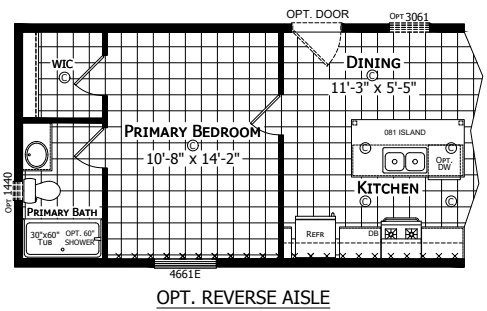

Liberty

Dutch Aspire - Single Section Series

1,001 SQ. FT. (Approximate) 3 Bedroom, 2 Bath

Last Updated: 10-16-23

CHAMPION HOMES CENTER
6855 West 700 South
Topeka, IN 46571

FactoryDirectMobileHomes.com | 1-800-581-5380