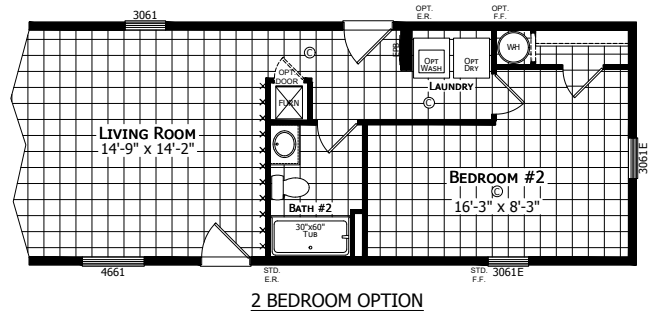

Liberty

Dutch Aspire - Single Section Series

1,001 SQ. FT. (Approximate) 3 Bedroom, 2 Bath

Last Updated: 10-16-23

CHAMPION HOMES CENTER
6855 West 700 South
Topeka, IN 46571

FactoryDirectMobileHomes.com | 1-800-581-5380