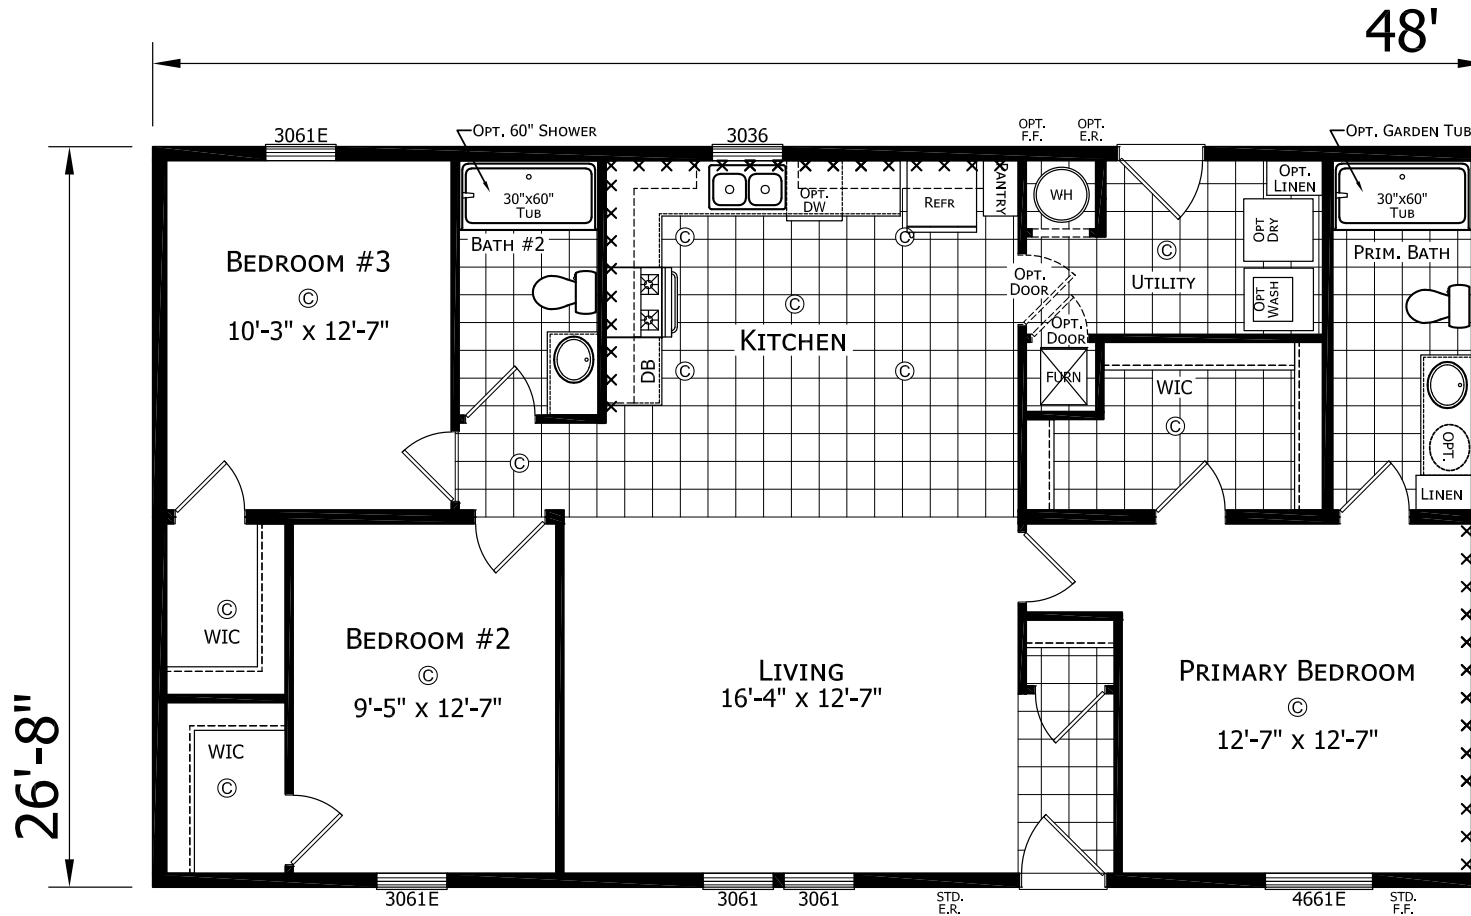

Leelanau

Dutch Aspire - Multi-Section Series

1,280 SQ. FT. (Approximate) 3 Bedroom, 2 Bath

Last Updated: 2-8-24

CHAMPION HOMES CENTER
6855 West 700 South
Topeka, IN 46571

FactoryDirectMobileHomes.com | 1-800-581-5380