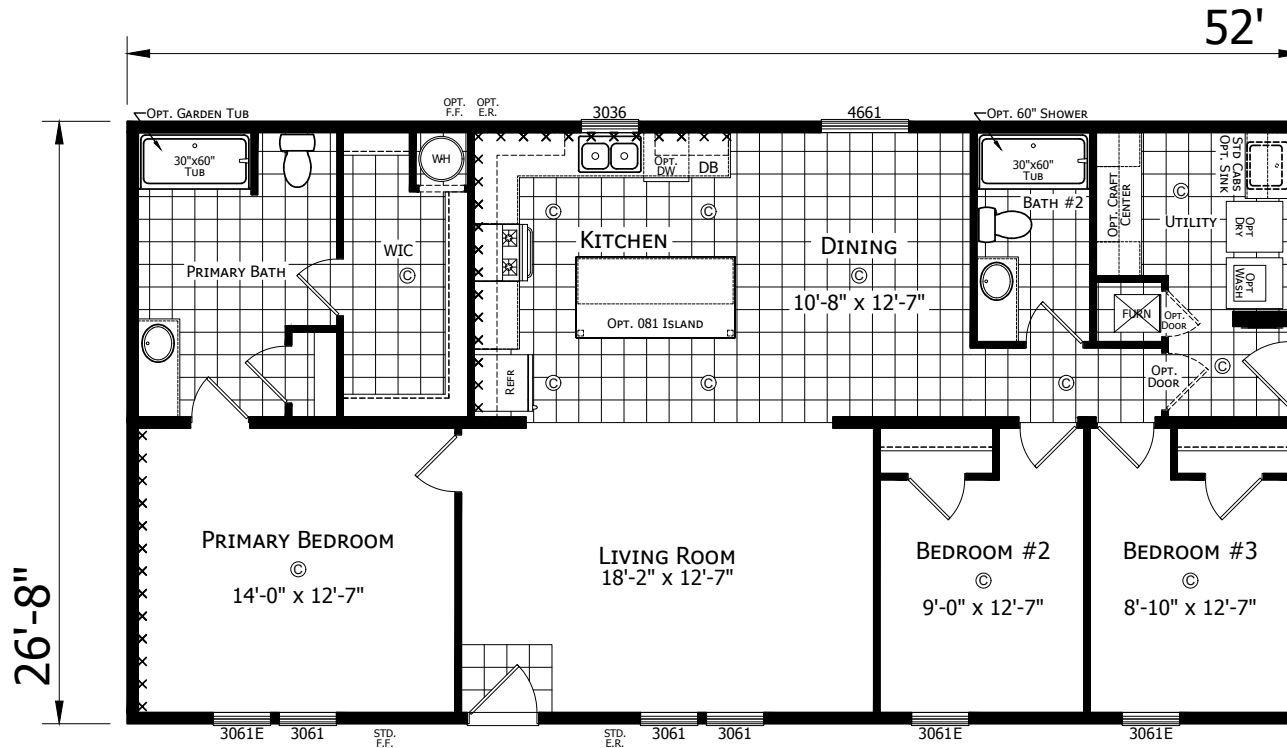

Knightstown

Dutch Aspire - Multi-Section Series

1,387 SQ. FT. (Approximate) 3 Bedroom, 2 Bath

Last Updated: 2-8-24

OPTIONAL FRONT ENTRY

OPTIONAL SUMMIT KITCHEN
AVAILABLE W/ OPT. STONE COUNTERTOPS

OPTIONAL MASTER BATH