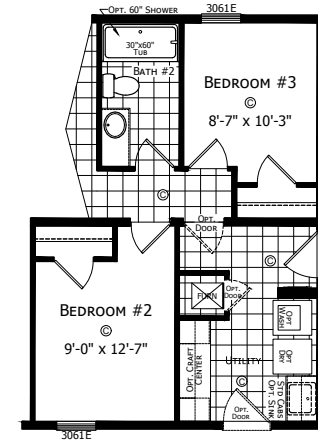

Knightstown

Dutch Aspire - Multi-Section Series

1,387 SQ. FT. (Approximate) 3 Bedroom, 2 Bath

Last Updated: 2-8-24

OPTIONAL FRONT ENTRY

OPTIONAL SUMMIT KITCHEN
AVAILABLE W/ OPT. STONE COUNTERTOPS

OPTIONAL MASTER BATH