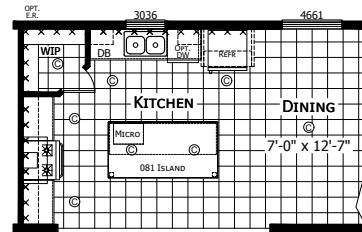

Knightstown

Dutch Aspire - Multi-Section Series

1,387 SQ. FT. (Approximate) 3 Bedroom, 2 Bath

Last Updated: 2-8-24

OPTIONAL FRONT ENTRY

OPTIONAL SUMMIT KITCHEN
AVAILABLE W/ OPT. STONE COUNTERTOPS

OPTIONAL MASTER BATH