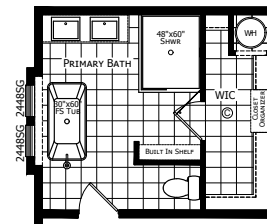

Knightstown

Dutch Aspire - Multi-Section Series

1,387 SQ. FT. (Approximate) 3 Bedroom, 2 Bath

Last Updated: 2-8-24

OPTIONAL FRONT ENTRY

OPTIONAL SUMMIT KITCHEN
AVAILABLE W/ OPT. STONE COUNTERTOPS

OPTIONAL MASTER BATH