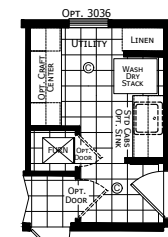

Knightstown

Dutch Aspire - Multi-Section Series

1,387 SQ. FT. (Approximate) 3 Bedroom, 2 Bath

Last Updated: 2-8-24

OPTIONAL FRONT ENTRY

OPTIONAL SUMMIT KITCHEN
AVAILABLE W/ OPT. STONE COUNTERTOPS

OPTIONAL MASTER BATH