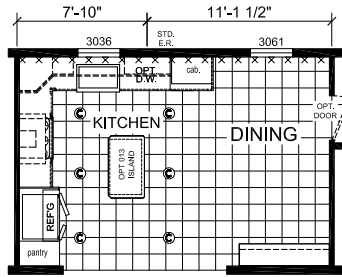

Howard

Dutch Diamond - Multi-Section Series

1,280 SQ. FT. (Approximate) 3 Bedroom, 2 Bath

Last Updated: 2-11-22

OPT. ULTIMATE KITCHEN 2

OPT. ULTIMATE KITCHEN 3

OPT. MASTER BATH #1

OPT. MASTER BATH #2