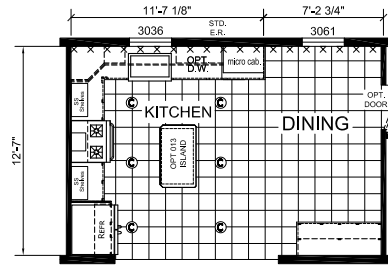

Howard

Dutch Diamond - Multi-Section Series

1,280 SQ. FT. (Approximate) 3 Bedroom, 2 Bath

Last Updated: 2-11-22

OPT. ULTIMATE KITCHEN 2

OPT. ULTIMATE KITCHEN 3

OPT. MASTER BATH #1

OPT. MASTER BATH #2