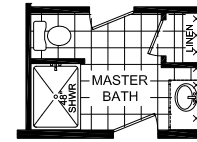

Howard

Dutch Diamond - Multi-Section Series

1,280 SQ. FT. (Approximate) 3 Bedroom, 2 Bath

Last Updated: 2-11-22

OPT. ULTIMATE KITCHEN 2

OPT. ULTIMATE KITCHEN 3

OPT. MASTER BATH #1

OPT. MASTER BATH #2