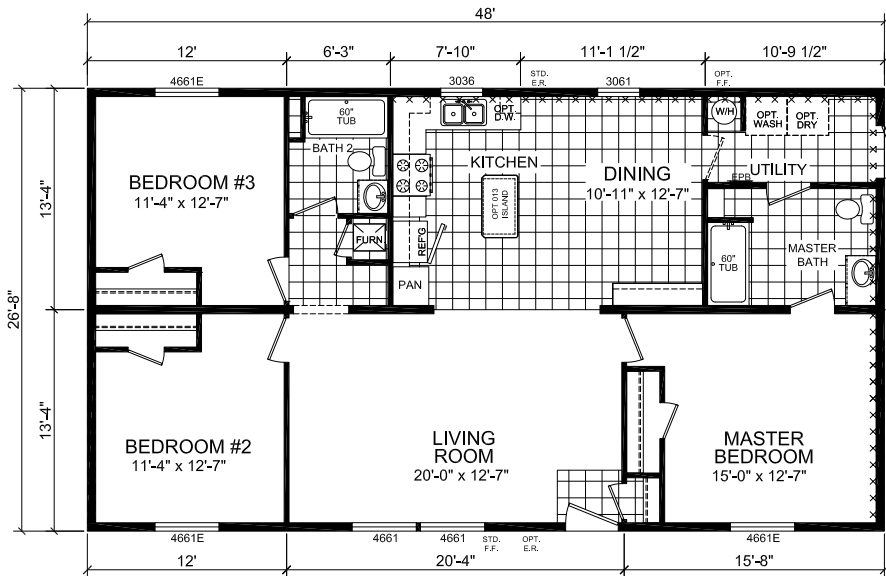

Howard

Dutch Diamond - Multi-Section Series

1,280 SQ. FT. (Approximate) 3 Bedroom, 2 Bath

Last Updated: 2-11-22

OPT. ULTIMATE KITCHEN 2

OPT. ULTIMATE KITCHEN 3

OPT. MASTER BATH #1

OPT. MASTER BATH #2