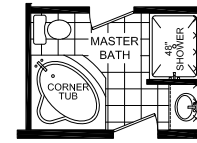

Howard

Dutch Diamond - Multi-Section Series

1,280 SQ. FT. (Approximate) 3 Bedroom, 2 Bath

Last Updated: 2-11-22

OPT. ULTIMATE KITCHEN 2

OPT. ULTIMATE KITCHEN 3

OPT. MASTER BATH #1

OPT. MASTER BATH #2