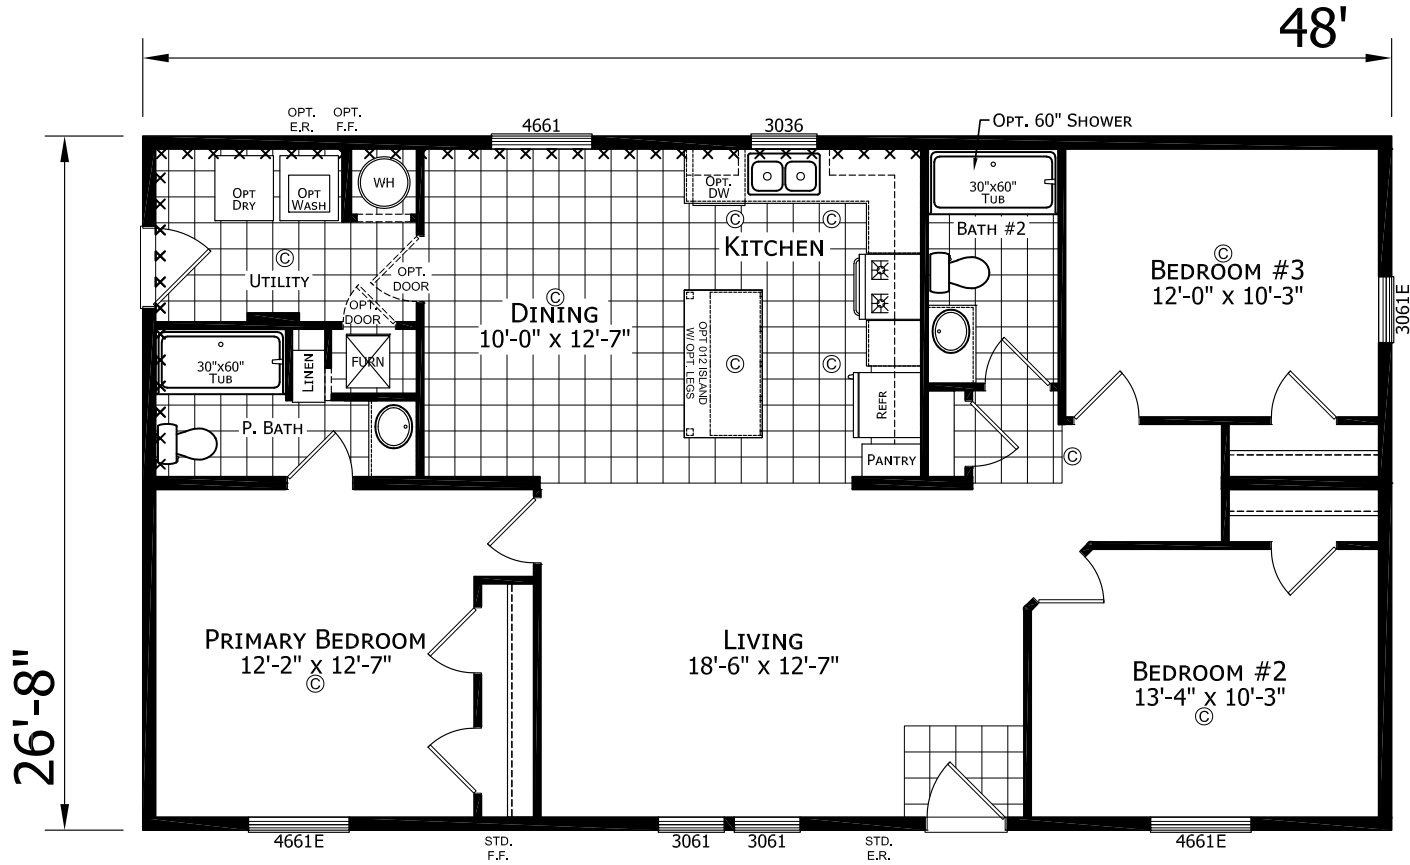

Houghton

Dutch Aspire - Multi-Section Series

1,280 SQ. FT. (Approximate) 3 Bedroom, 2 Bath

Last Updated: 2-8-24

CHAMPION HOMES CENTER
 6855 West 700 South
 Topeka, IN 46571

FactoryDirectMobileHomes.com | 1-800-581-5380