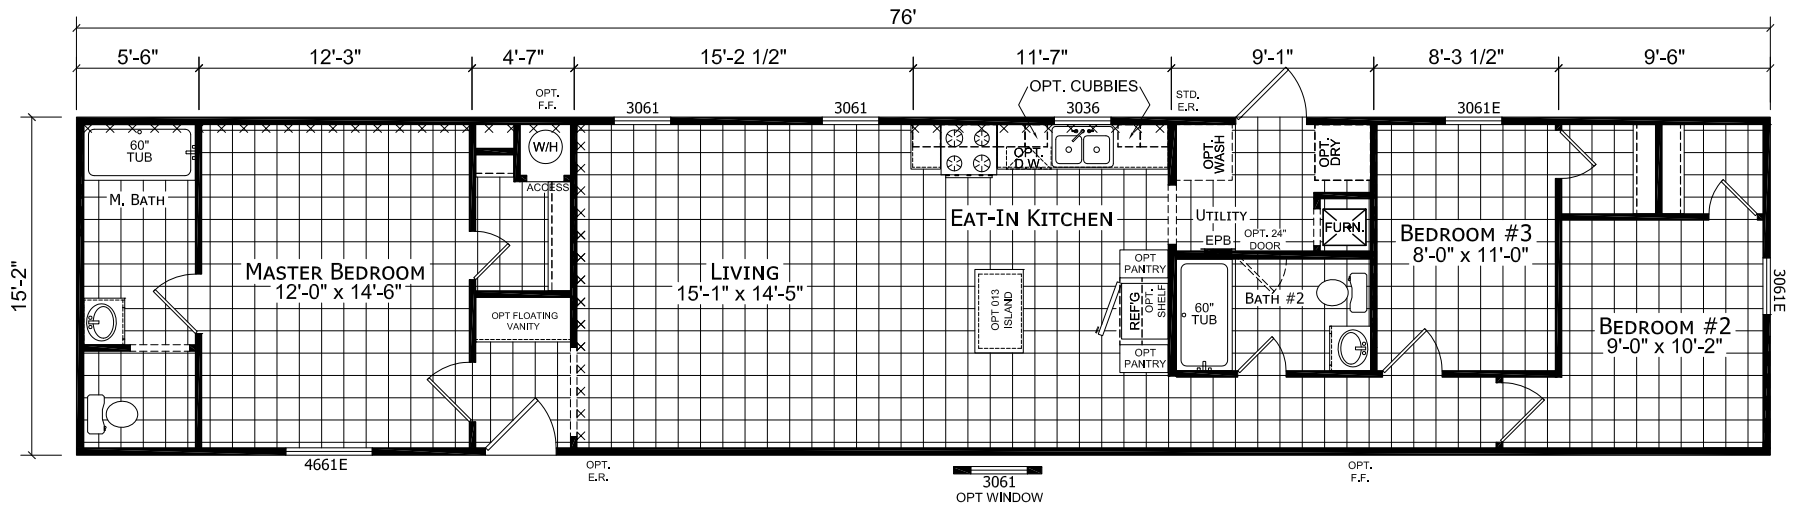

Himebaugh

Dutch Edge II Single Section Series

1,155 SQ. FT. (Approximate) 3 Bedroom, 2 Bath

Last Updated: 2-14-22

FACTORY EXPO HOME CENTERS
 6855 West 700 South
 Topeka, IN 46571

FactoryDirectMobileHomes.com | 1-800-581-5380