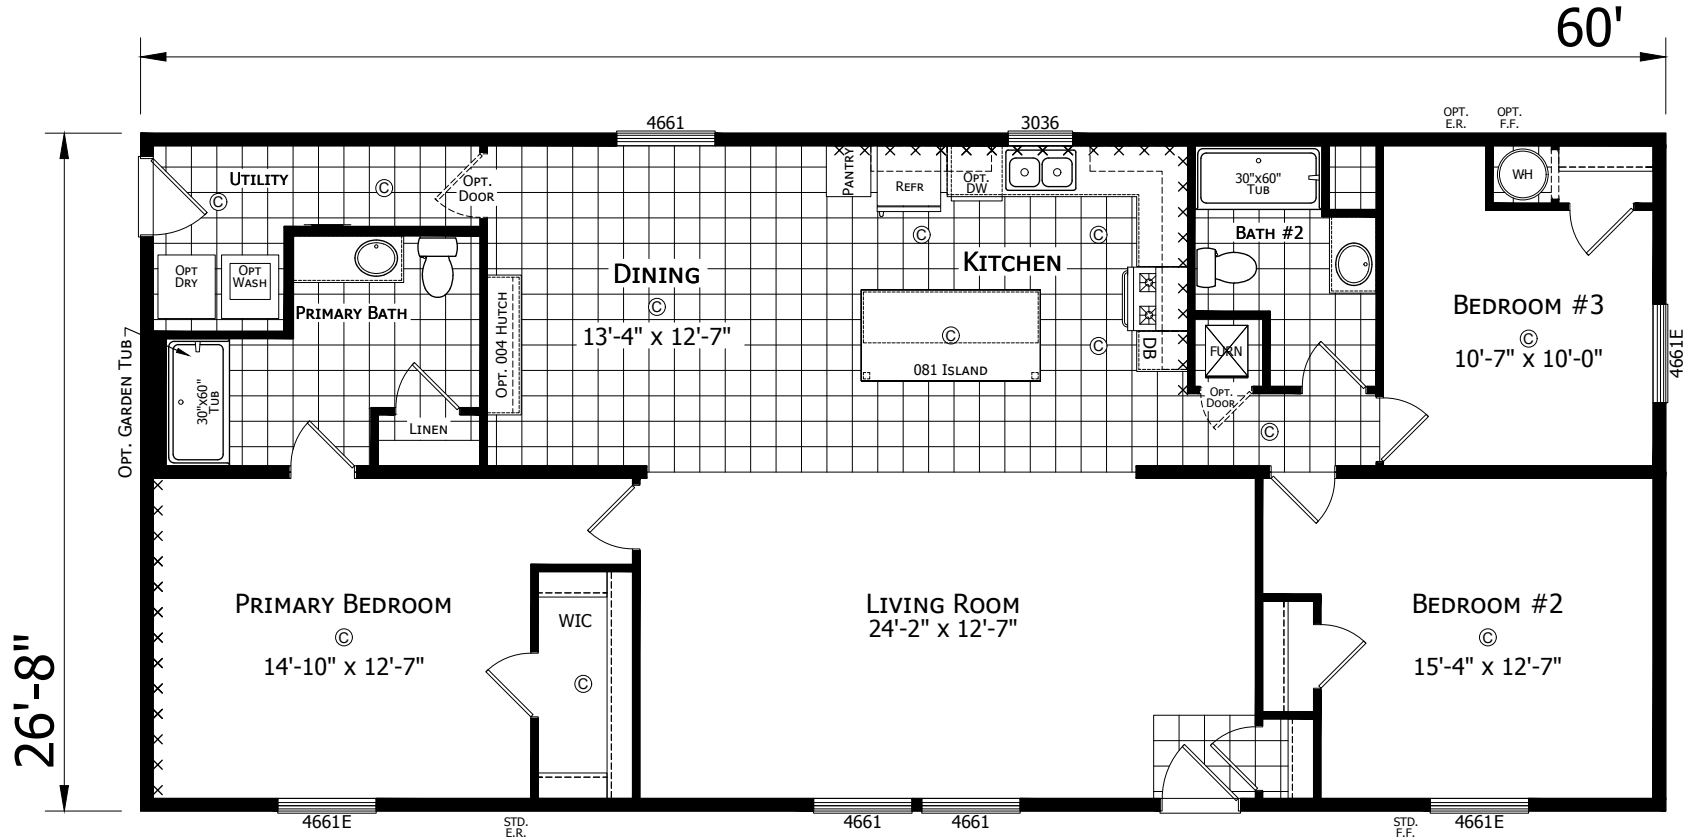

# Guion

Dutch Aspire - Multi-Section Series

1,600 SQ. FT. (Approximate) 3 Bedroom, 2 Bath

Last Updated: 2-8-24

**CHAMPION HOMES CENTER**  
6855 West 700 South  
Topeka, IN 46571

**FactoryDirectMobileHomes.com | 1-800-581-5380**