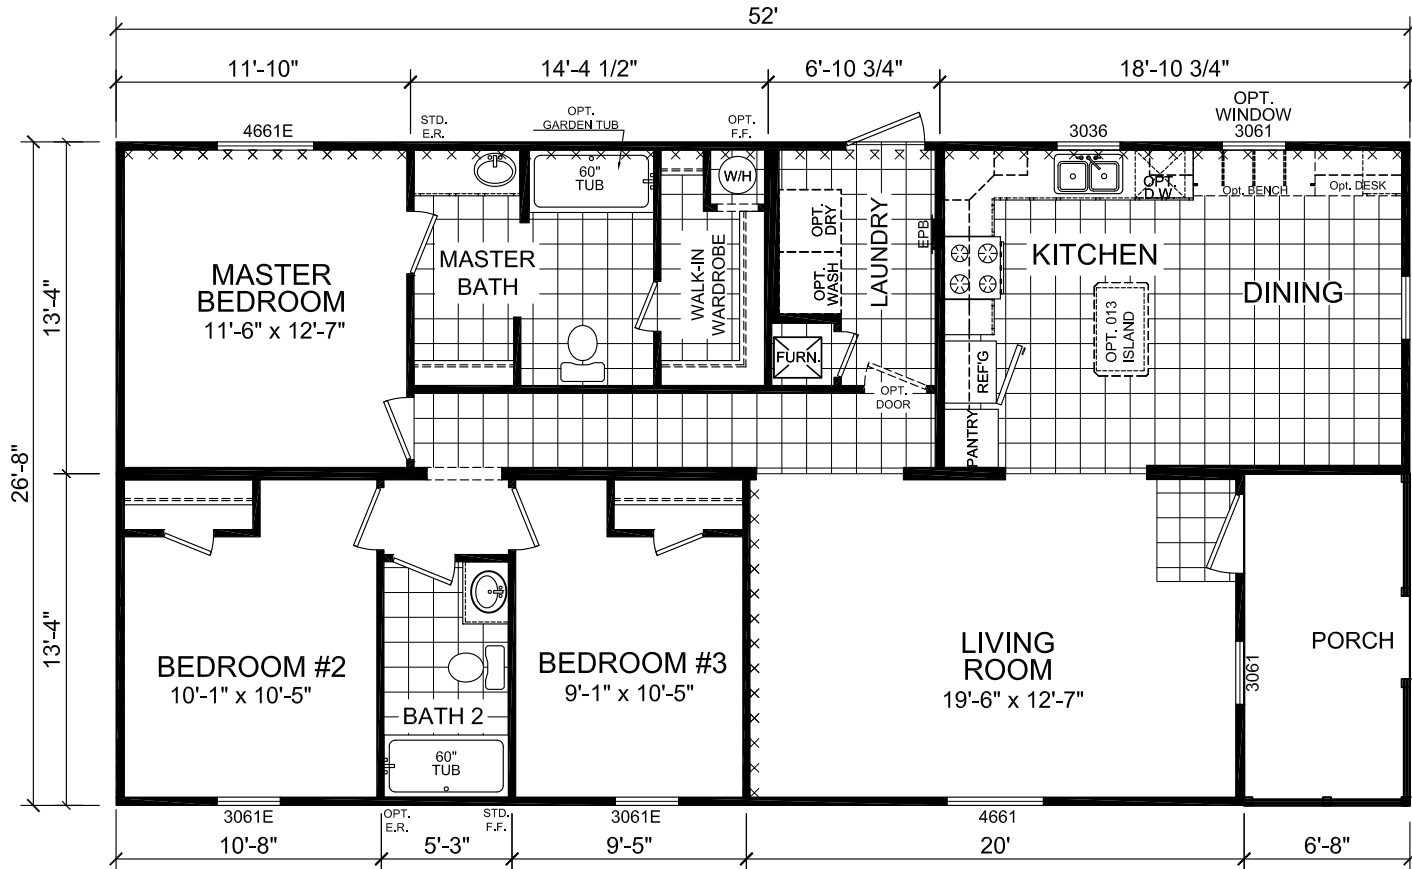

Fishers

Dutch Diamond - Multi-Section Series

1,386 SQ. FT. (Approximate) 3 Bedroom, 2 Bath

Last Updated: 2-11-22

CHAMPION HOMES CENTER
 6855 West 700 South
 Topeka, IN 46571

FactoryDirectMobileHomes.com | 1-800-581-5380