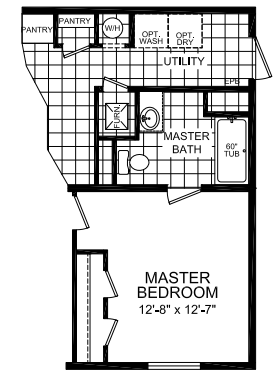

Elberta

Dutch Diamond - Multi-Section Series

1,173 SQ. FT. (Approximate) 3 Bedroom, 2 Bath

Last Updated: 8-2-22

OPTIONAL MASTER BATH

OPTIONAL SERENITY BATH

OPTIONAL KITCHEN

OPTIONAL REAR ENTRY