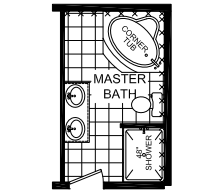

Elberta

Dutch Diamond - Multi-Section Series

1,173 SQ. FT. (Approximate) 3 Bedroom, 2 Bath

Last Updated: 8-2-22

OPTIONAL MASTER BATH

OPTIONAL SERENITY BATH

OPTIONAL KITCHEN

OPTIONAL REAR ENTRY