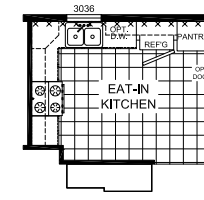

Elberta

Dutch Diamond - Multi-Section Series

1,173 SQ. FT. (Approximate) 3 Bedroom, 2 Bath

Last Updated: 8-2-22

OPTIONAL MASTER BATH

OPTIONAL SERENITY BATH

OPTIONAL KITCHEN

OPTIONAL REAR ENTRY