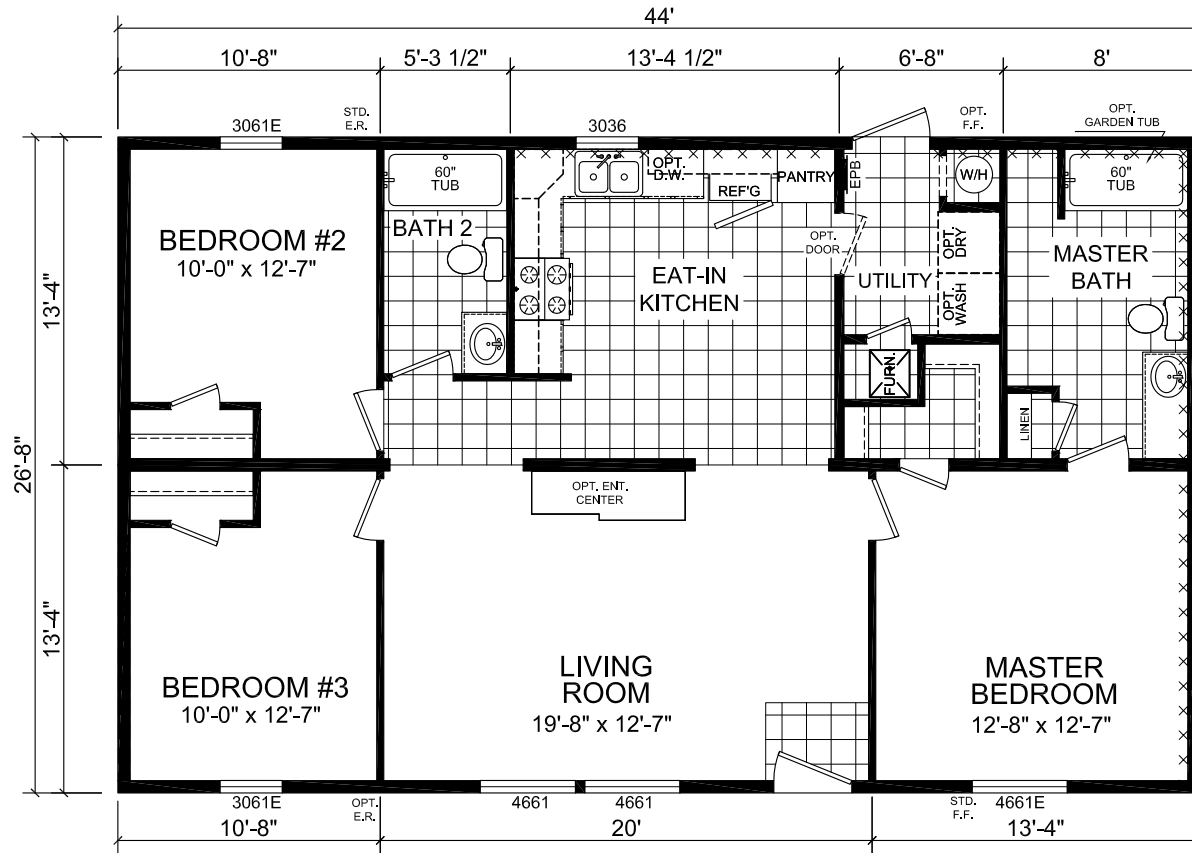

Elberta

Dutch Diamond - Multi-Section Series

1,173 SQ. FT. (Approximate) 3 Bedroom, 2 Bath

Last Updated: 8-2-22

OPTIONAL MASTER BATH

OPTIONAL SERENITY BATH

OPTIONAL KITCHEN

OPTIONAL REAR ENTRY