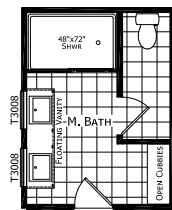

# Delong

Odyssey Multi Section Series

1,493 SQ. FT. (Approximate) 3 Bedrooms, 2 Baths

Last Updated: 8-12-21

OPTIONAL MASTER BATH

OPTIONAL ODYSSEY KITCHEN

OPTIONAL FIREPLACE ENTERTAINMENT CENTER

**CHAMPION HOMES CENTER**  
6855 West 700 South  
Topeka, IN 46571