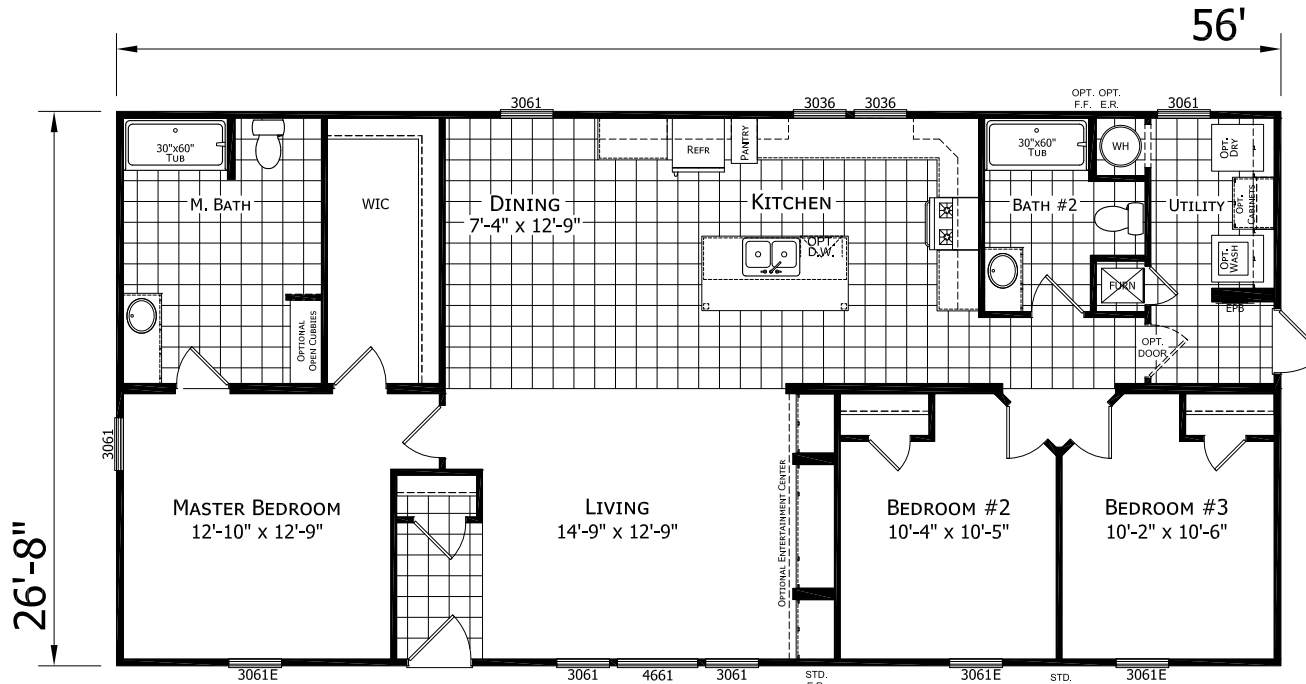

# Delong

Odyssey Multi Section Series

1,493 SQ. FT. (Approximate) 3 Bedrooms, 2 Baths

Last Updated: 8-12-21

OPTIONAL MASTER BATH

OPTIONAL ODYSSEY KITCHEN

OPTIONAL FIREPLACE ENTERTAINMENT CENTER

**CHAMPION HOMES CENTER**  
6855 West 700 South  
Topeka, IN 46571