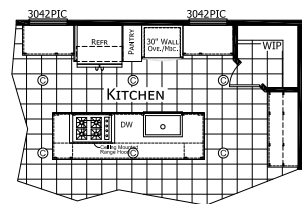

# Delong

Odyssey Multi Section Series

1,493 SQ. FT. (Approximate) 3 Bedrooms, 2 Baths

Last Updated: 8-12-21

OPTIONAL MASTER BATH

OPTIONAL ODYSSEY KITCHEN

OPTIONAL FIREPLACE ENTERTAINMENT CENTER

**CHAMPION HOMES CENTER**  
6855 West 700 South  
Topeka, IN 46571