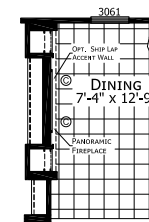

# Delong

Odyssey Multi Section Series

1,493 SQ. FT. (Approximate) 3 Bedrooms, 2 Baths

Last Updated: 8-12-21

OPTIONAL MASTER BATH

OPTIONAL ODYSSEY KITCHEN

OPTIONAL FIREPLACE ENTERTAINMENT CENTER

**CHAMPION HOMES CENTER**  
6855 West 700 South  
Topeka, IN 46571