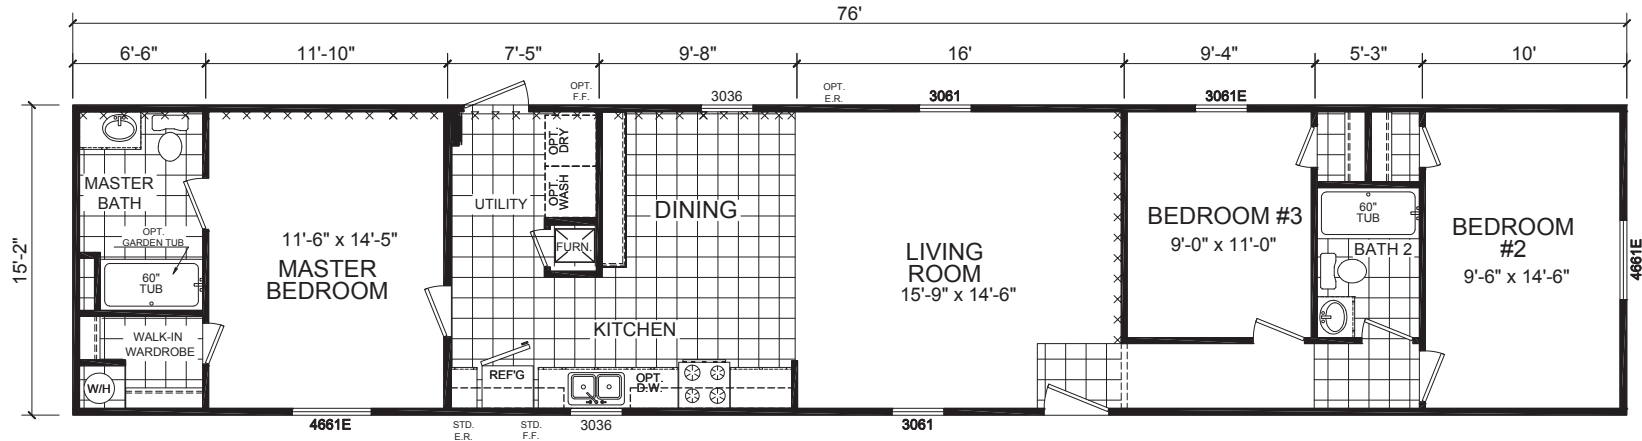

Crest Hill

Dutch Diamond II Series

1,152 SQ. FT. (Approximate) 3 Bedroom, 2 Bath

Last Updated: 2-11-22

2 BEDROOM OPTION

FACTORY EXPO HOME CENTERS
6855 West 700 South
Topeka, IN 46571

FactoryDirectMobileHomes.com | 1-800-581-5380