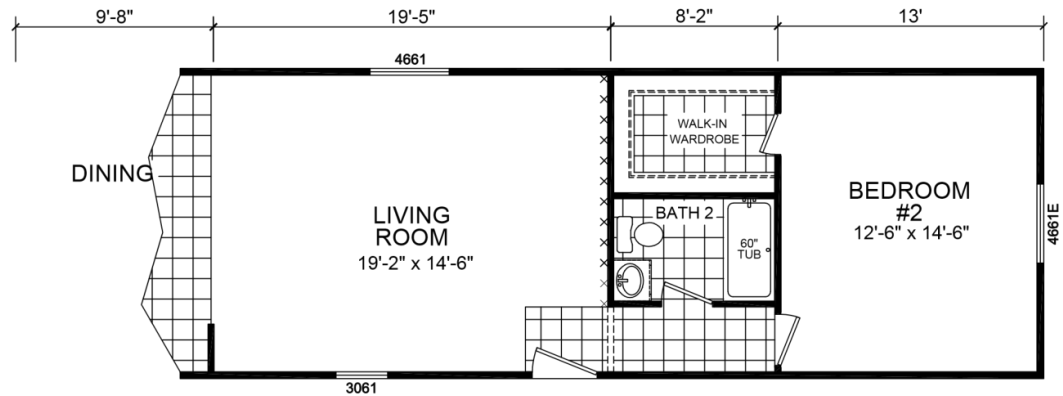

Crest Hill

Dutch Diamond II Series

1,152 SQ. FT. (Approximate) 3 Bedroom, 2 Bath

Last Updated: 2-11-22

2 BEDROOM OPTION

FACTORY EXPO HOME CENTERS
6855 West 700 South
Topeka, IN 46571

FactoryDirectMobileHomes.com | 1-800-581-5380