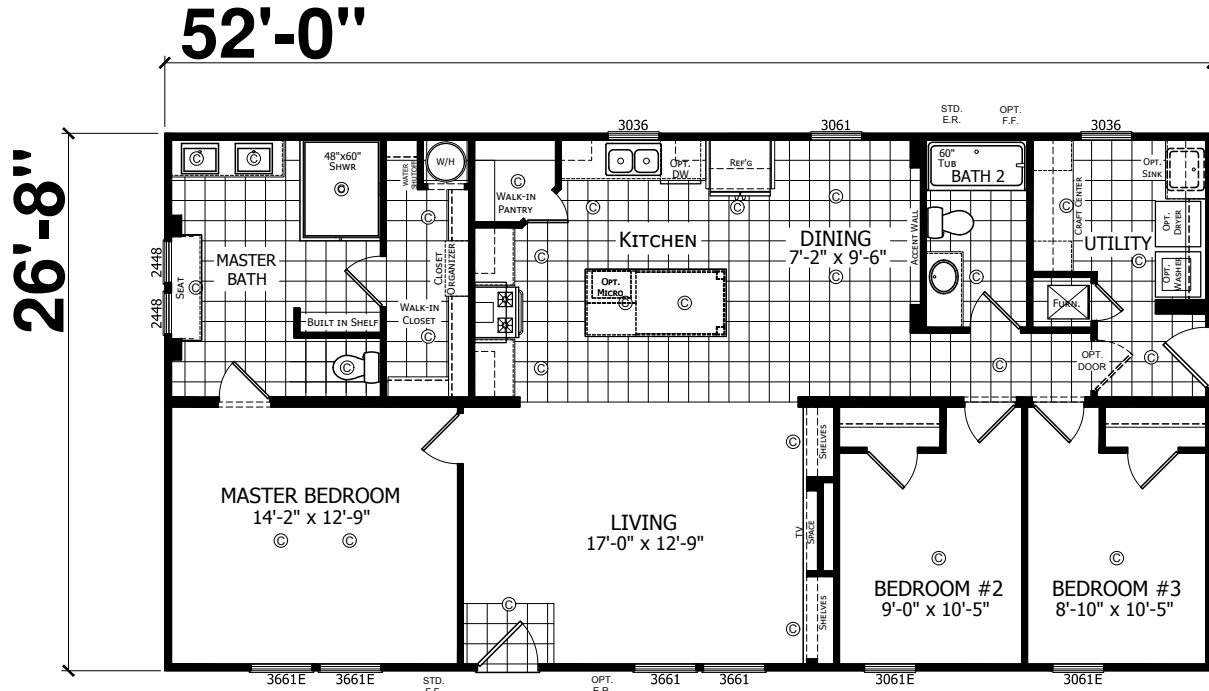

Brimfield

Summit Series

1,386 SQ. FT. (Approximate) 3 Bedrooms, 2 Baths

Last Updated: 8-12-21

OPTIONAL MASTER BATH

OPTIONAL FRONT ENTRY

OPTIONAL UTILITY ROOM "B"

FACTORY EXPO HOME CENTERS
6855 West 700 South
Topeka, IN 46571