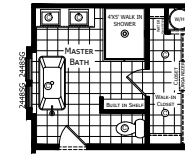

Brimfield

Summit Series

1,386 SQ. FT. (Approximate) 3 Bedrooms, 2 Baths

Last Updated: 8-12-21

OPTIONAL MASTER BATH

OPTIONAL FRONT ENTRY

OPTIONAL UTILITY ROOM "B"

FACTORY EXPO HOME CENTERS
6855 West 700 South
Topeka, IN 46571