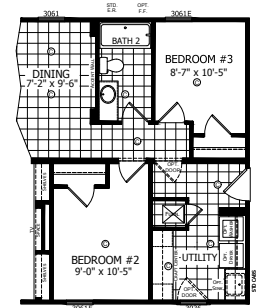

Brimfield

Summit Series

1,386 SQ. FT. (Approximate) 3 Bedrooms, 2 Baths

Last Updated: 8-12-21

OPTIONAL MASTER BATH

OPTIONAL FRONT ENTRY

OPTIONAL UTILITY ROOM "B"

FACTORY EXPO HOME CENTERS
6855 West 700 South
Topeka, IN 46571