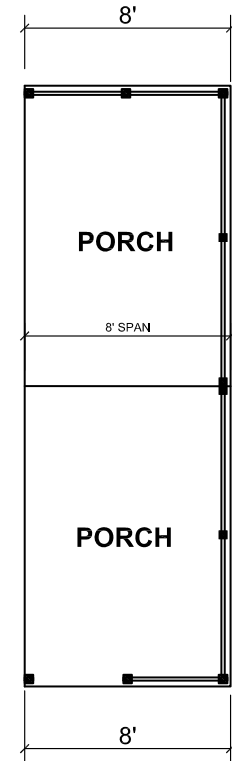

Boxley

Dutch Diamond - Lifestyle Series

1,152 SQ. FT. (Approximate) 3 Bedroom, 2 Bath

Last Updated: 2-11-22

OPTIONAL PORCH

CHAMPION HOMES CENTER
6855 West 700 South
Topeka, IN 46571

FactoryDirectMobileHomes.com | 1-800-581-5380