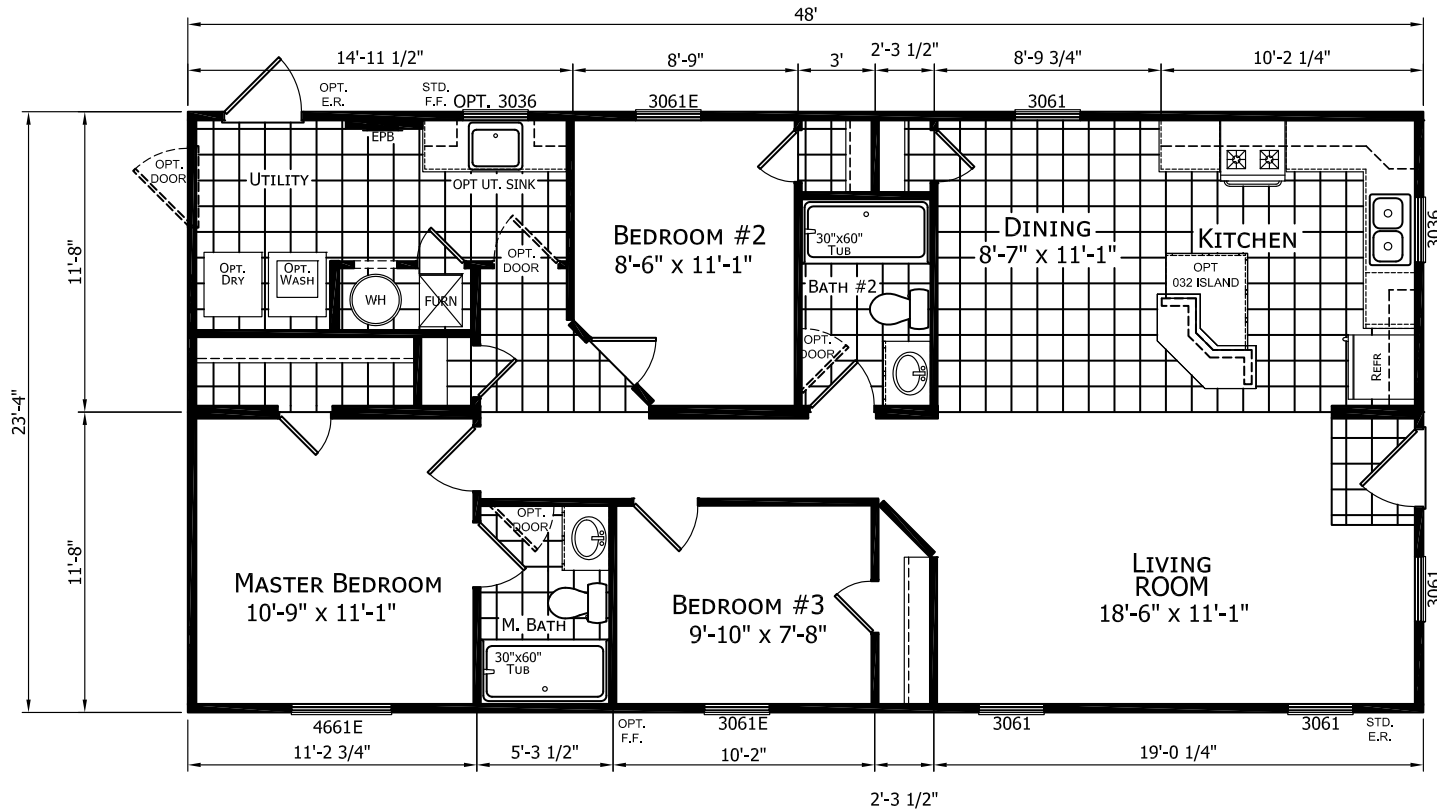

Boxley

Dutch Diamond - Lifestyle Series

1,152 SQ. FT. (Approximate) 3 Bedroom, 2 Bath

Last Updated: 2-11-22

OPTIONAL PORCH

CHAMPION HOMES CENTER
6855 West 700 South
Topeka, IN 46571

FactoryDirectMobileHomes.com | 1-800-581-5380