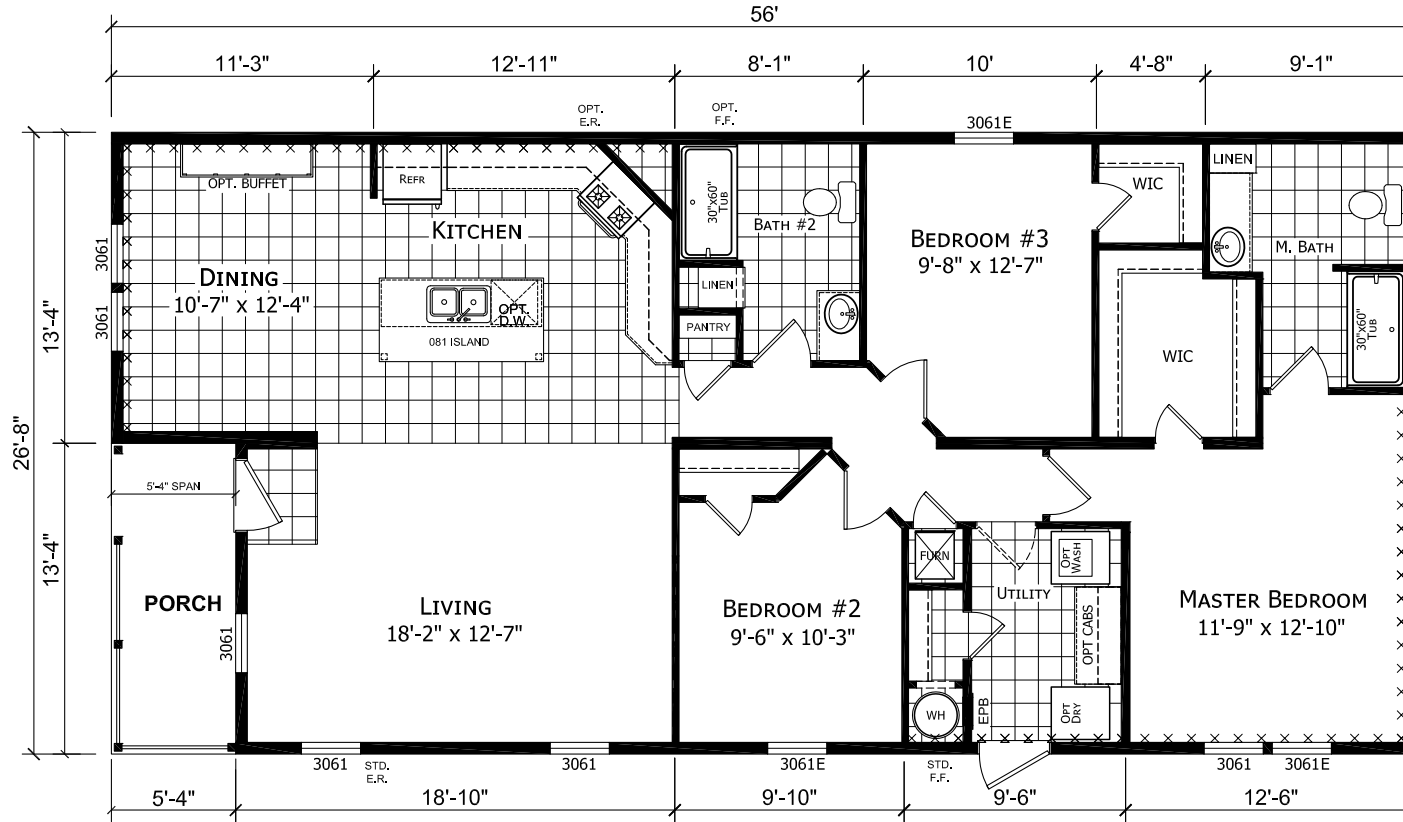

# Beech

Dutch Diamond - Multi-Section Series

1,420 SQ. FT. (Approximate) 3 Bedroom, 2 Bath

Last Updated: 2-11-22

**CHAMPION HOMES CENTER**  
6855 West 700 South  
Topeka, IN 46571

**FactoryDirectMobileHomes.com | 1-800-581-5380**