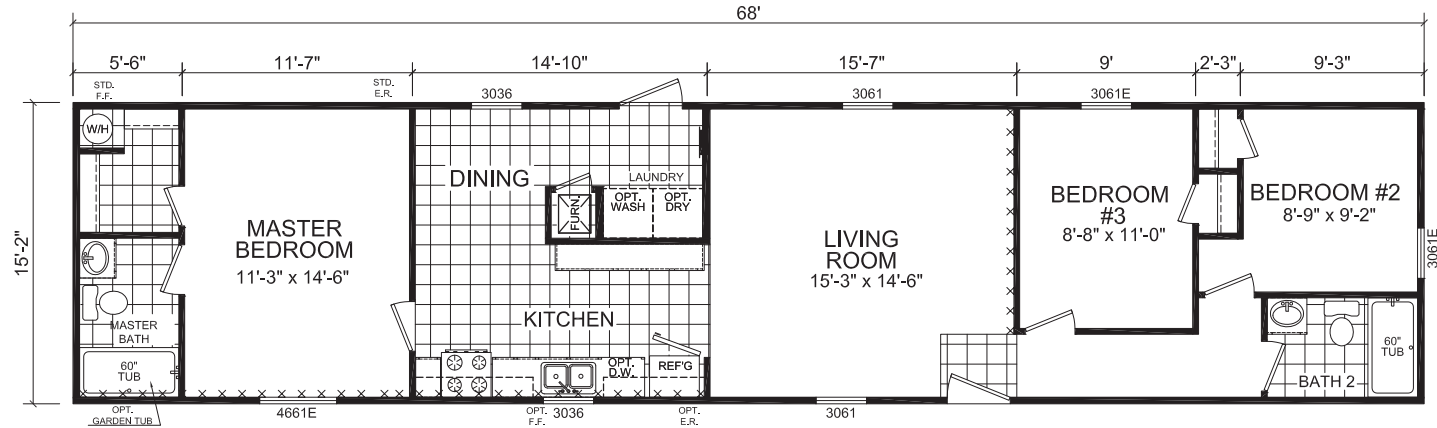

Anderson

Dutch Diamond II Series

1,031 SQ. FT. (Approximate) 3 Bedroom, 2 Bath

Last Updated: 2-11-22

2 BEDROOM OPTION

FACTORY EXPO HOME CENTERS
6855 West 700 South
Topeka, IN 46571

FactoryDirectMobileHomes.com | 1-800-581-5380