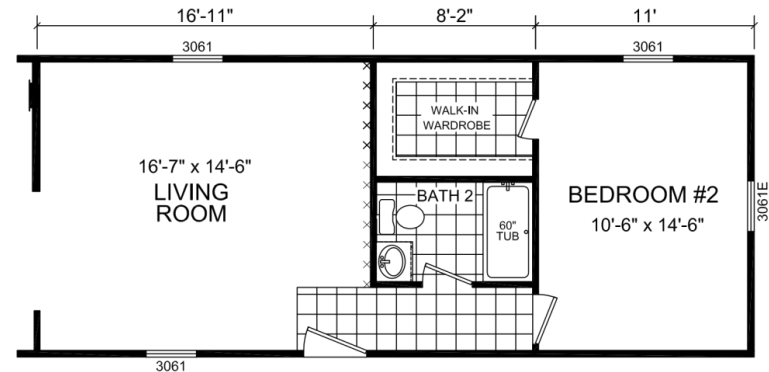

Anderson

Dutch Diamond II Series

1,031 SQ. FT. (Approximate) 3 Bedroom, 2 Bath

Last Updated: 2-11-22

2 BEDROOM OPTION

FACTORY EXPO HOME CENTERS
6855 West 700 South
Topeka, IN 46571

FactoryDirectMobileHomes.com | 1-800-581-5380