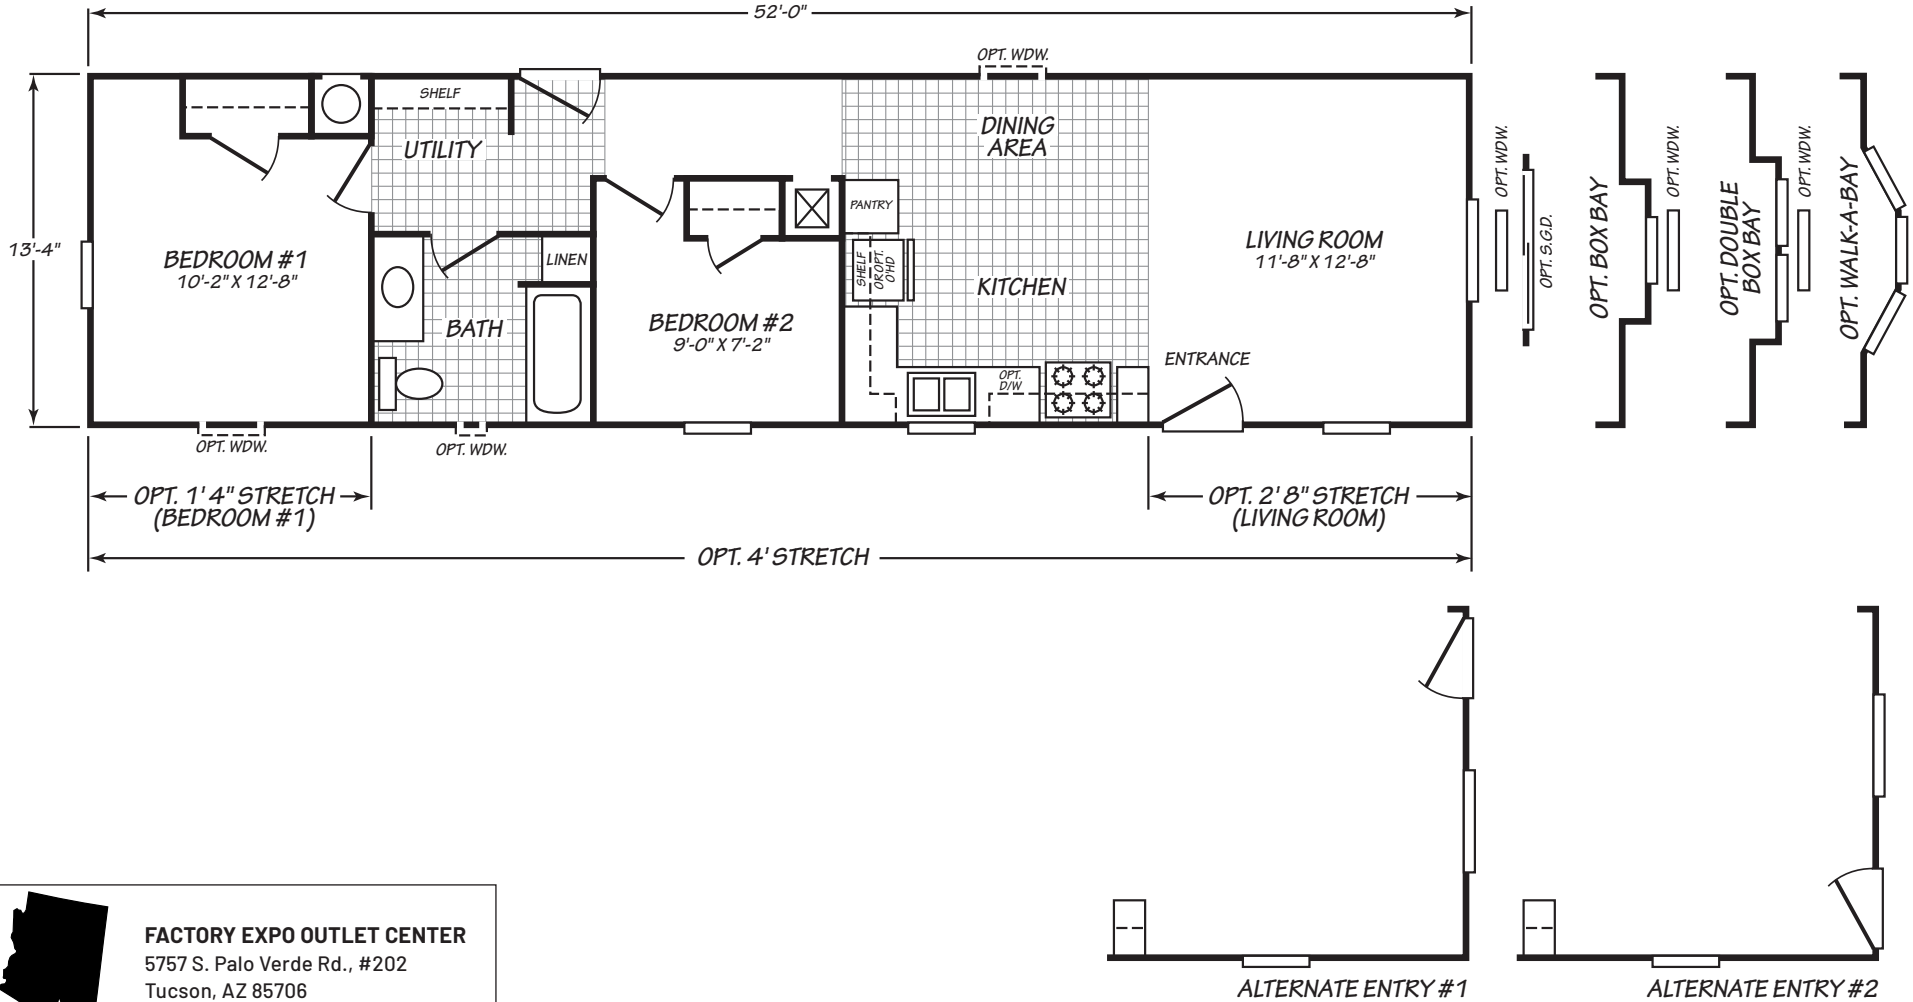

Winnett

Canyon Lake Series

693 SQ. FT. (Approximate) 2 Bedroom, 1 Bath

Last Updated: 10-11-24

FACTORY EXPO OUTLET CENTER
 5757 S. Palo Verde Rd., #202
 Tucson, AZ 85706

FactoryBuiltHomesDirect.com | 1-800-965-2781