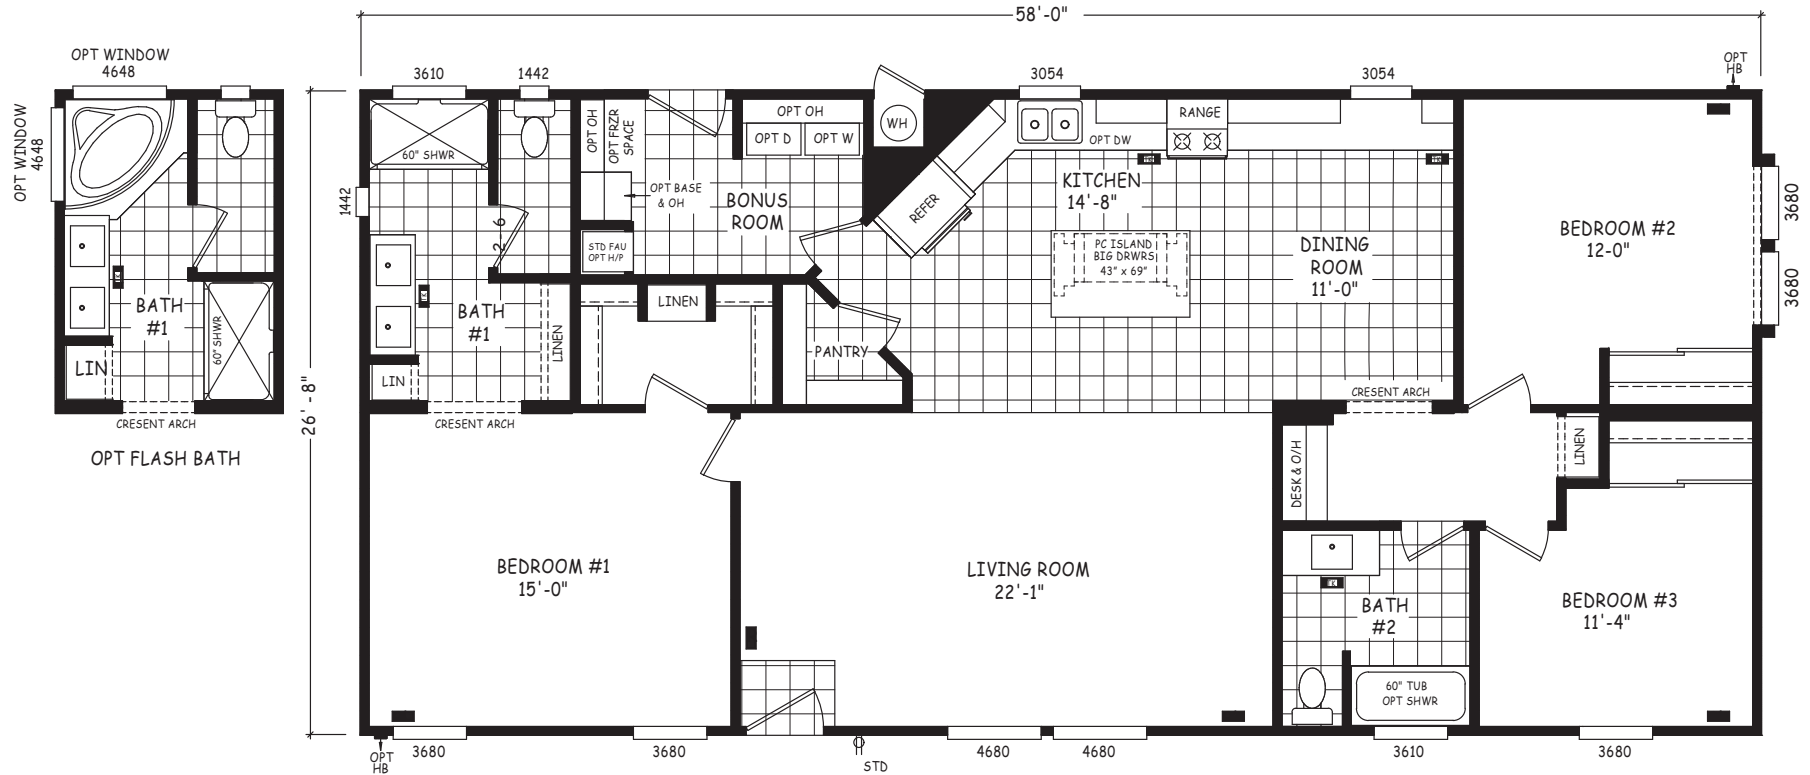

# Wellsville

Pinnacle Series

1,547 SQ. FT. (Approximate) 3 Bedroom, 2 Bath

Last Updated: 8-22-22