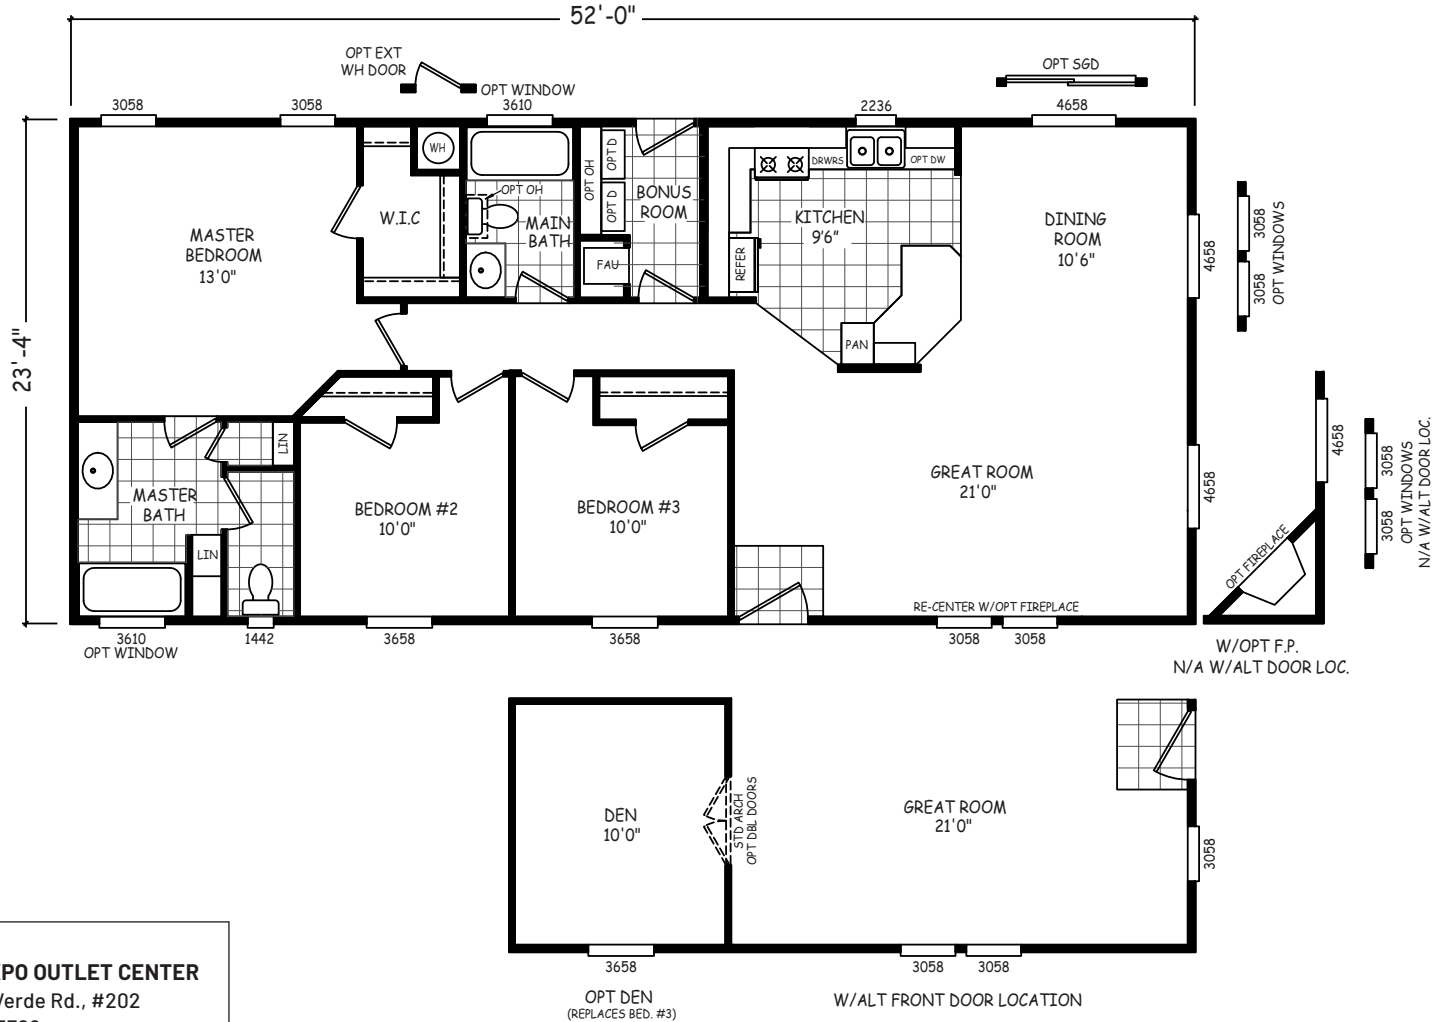

# Walters

GS Series

1,213 SQ. FT. (Approximate) 3 Bedroom, 2 Bath

Last Updated: 4-29-22

**FACTORY EXPO OUTLET CENTER**  
 5757 S. Palo Verde Rd., #202  
 Tucson, AZ 85706

**FactoryBuiltHomesDirect.com | 1-800-965-2781**