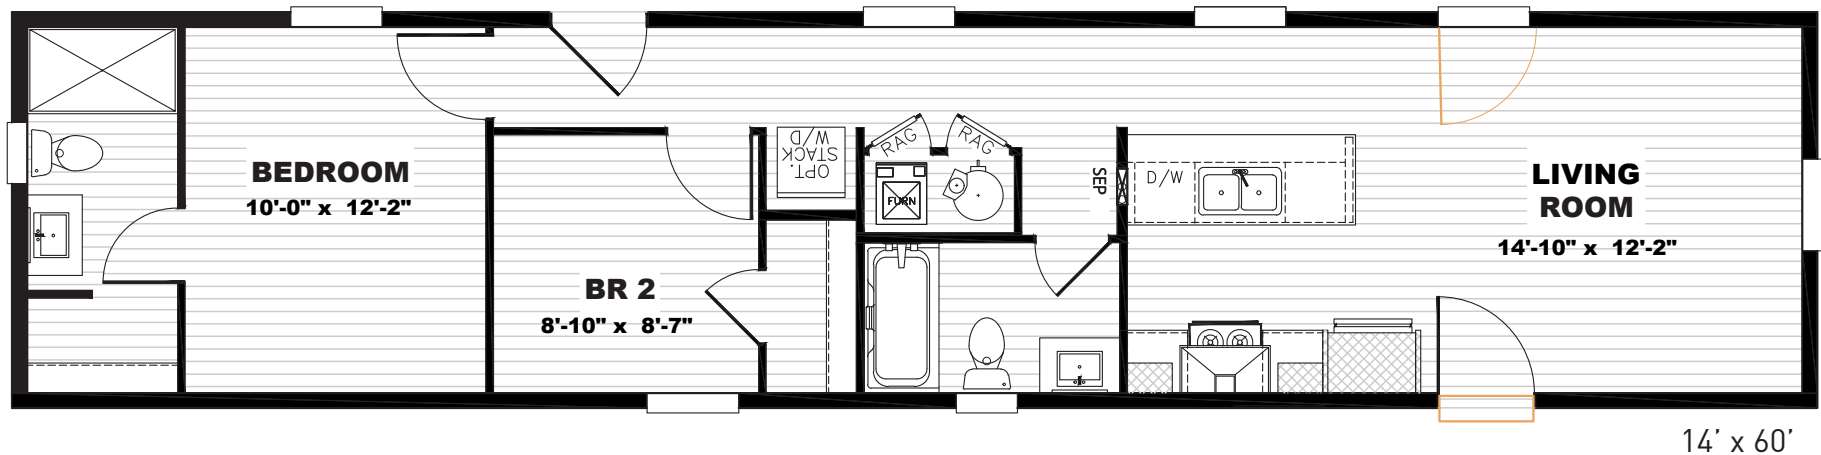

Verkin

Tempo Series - Single Section

790 SQ. FT. (Approximate) 2 Bedroom, 2 Bath

Last Updated: 5-22-23

 Alternate Door Location Available

FACTORY EXPO OUTLET CENTER
5757 S. Palo Verde Rd., #202
Tucson, AZ 85706