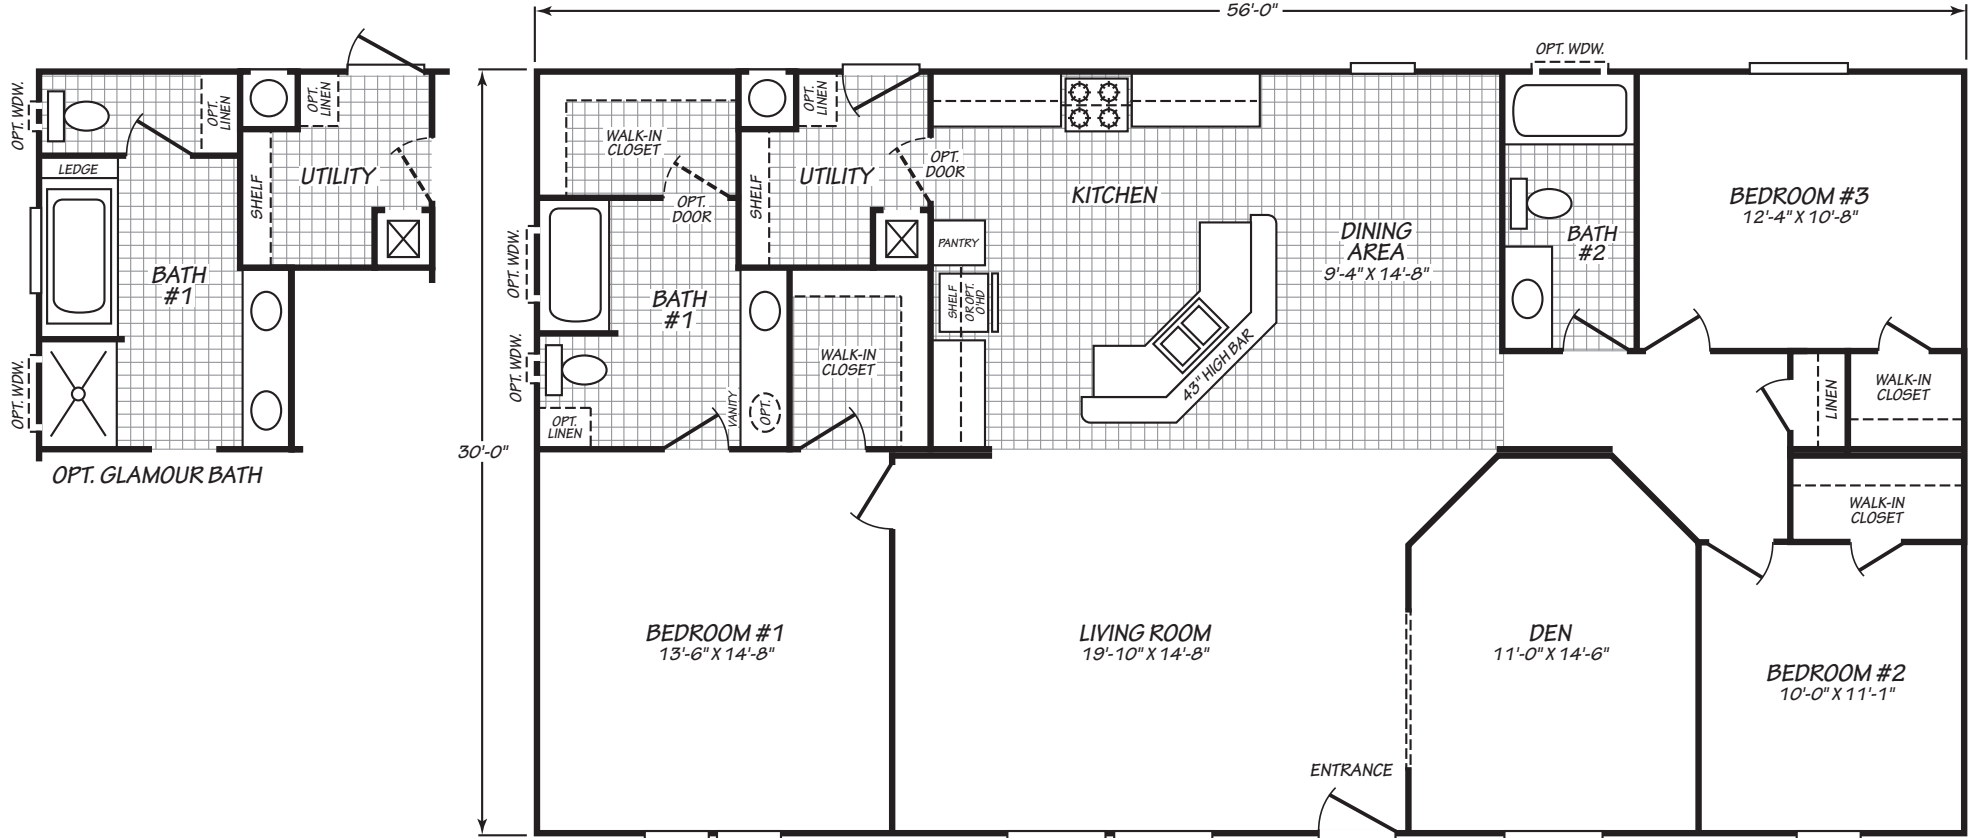

Vail

Canyon Lake Series

1,680 SQ. FT. (Approximate) 3 Bedroom, 2 Bath

Last Updated: 10-11-24

FACTORY EXPO OUTLET CENTER
 5757 S. Palo Verde Rd., #202
 Tucson, AZ 85706

FactoryBuiltHomesDirect.com | 1-800-965-2781