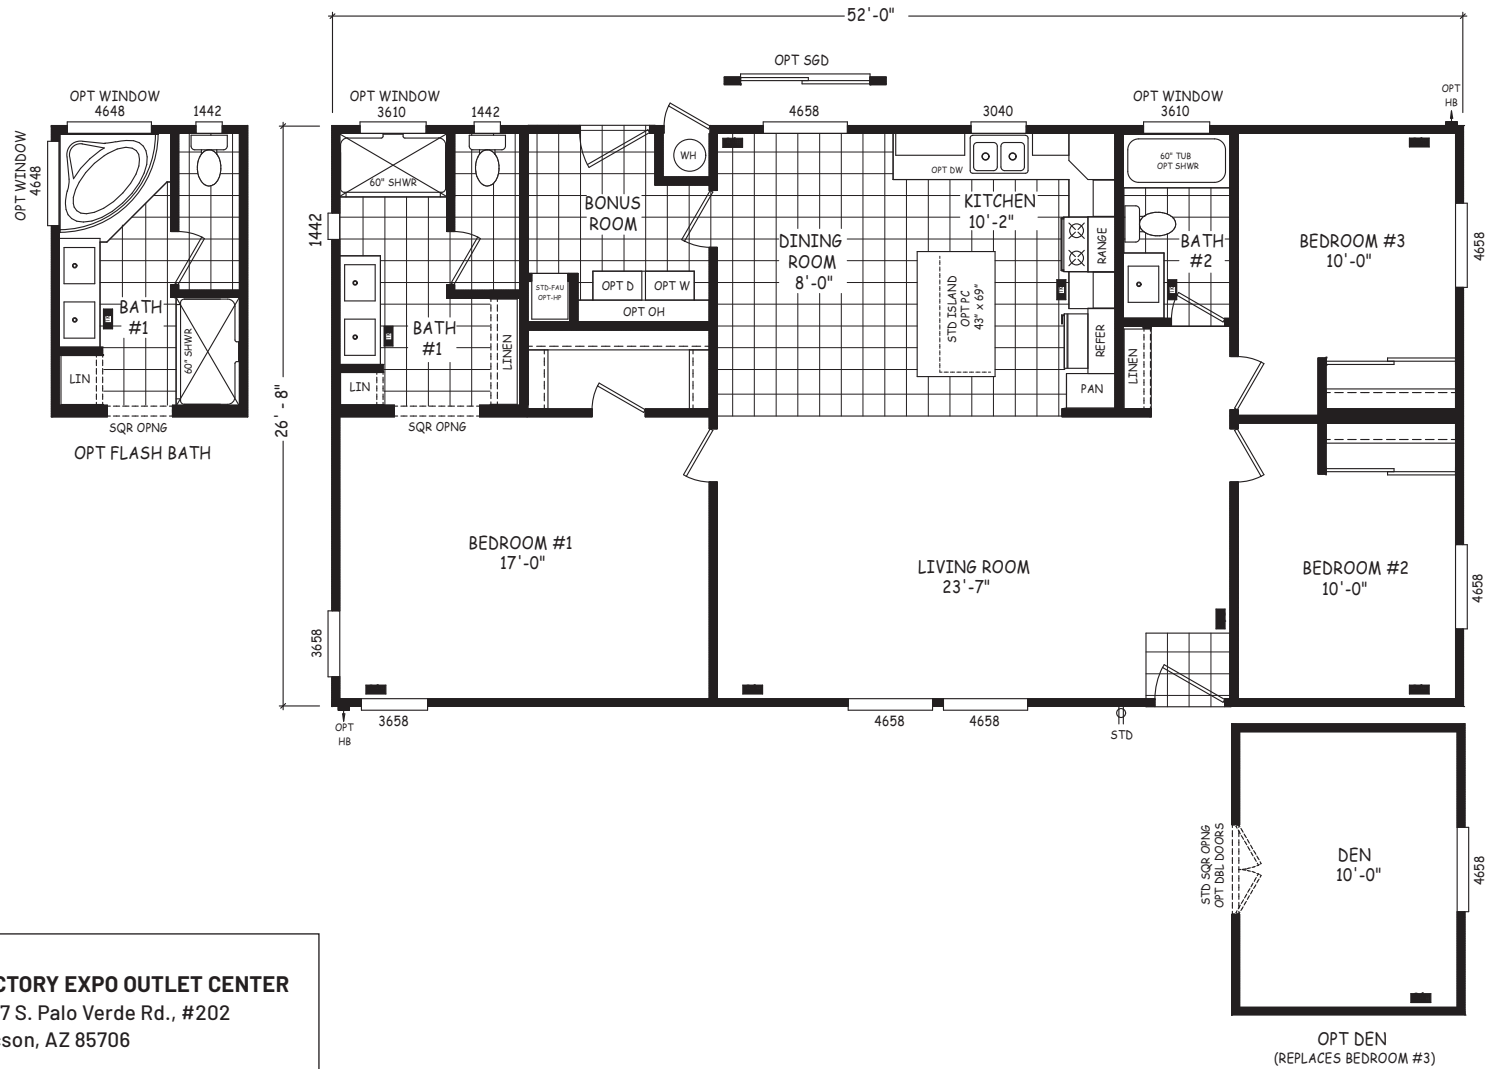

# Thistle

Edge Series

1,387 SQ. FT. (Approximate) 3 Bedroom, 2 Bath

**Factory Expo**  
"Factory Direct Pricing" OUTLET CENTER

Last Updated: 8-22-22

**FACTORY EXPO OUTLET CENTER**  
5757 S. Palo Verde Rd., #202  
Tucson, AZ 85706