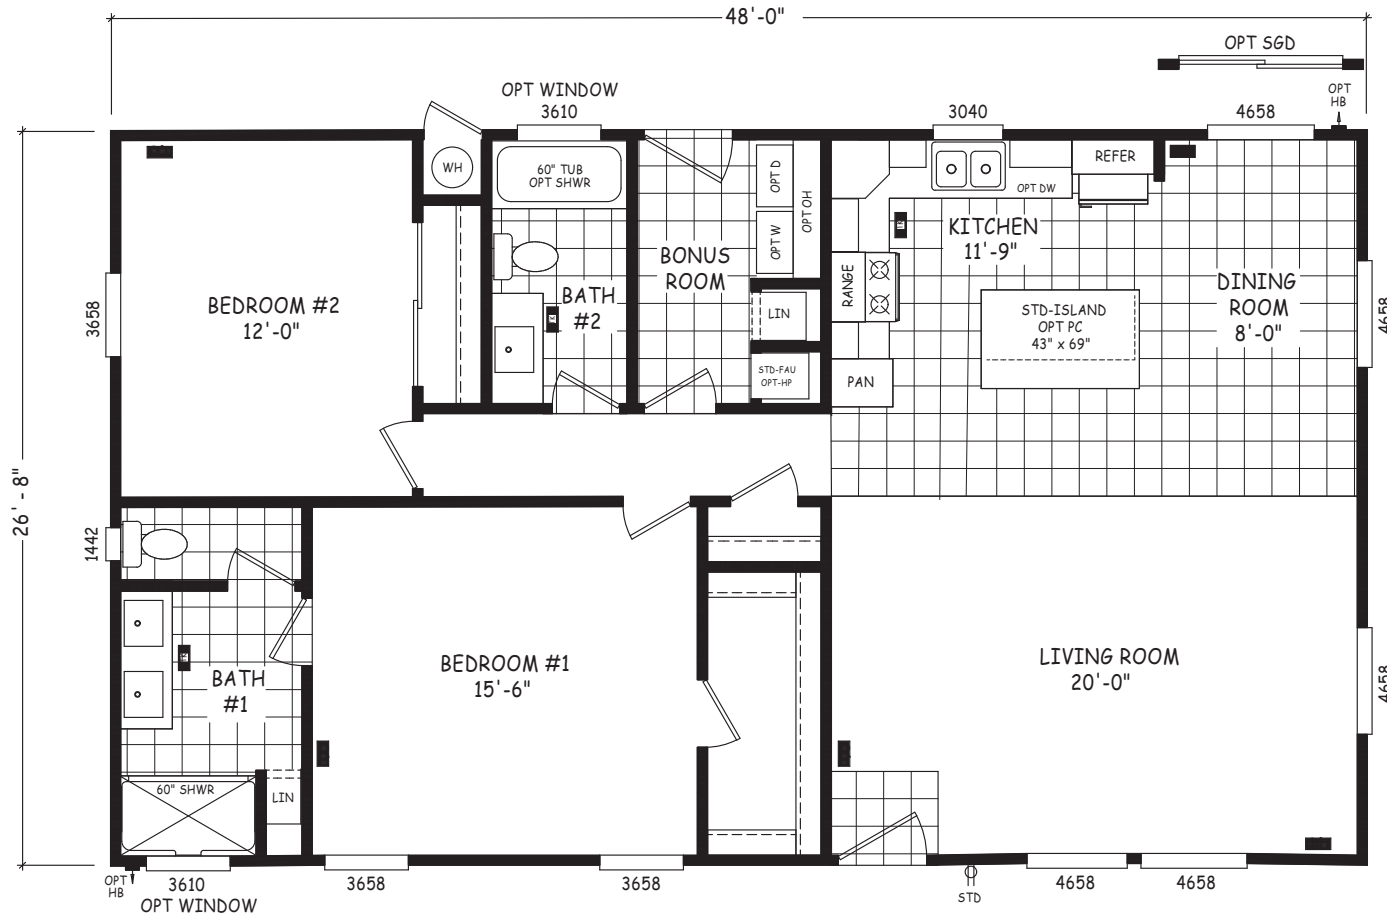

Starion

Edge Series

1,280 SQ. FT. (Approximate) 2 Bedroom, 2 Bath

Last Updated: 8-22-22

FACTORY EXPO OUTLET CENTER

5757 S. Palo Verde Rd., #202
Tucson, AZ 85706

FactoryBuiltHomesDirect.com | 1-800-965-2781

IMPORTANT: Alta Cima Corp reserves the right to modify, cancel or substitute products or features of this event at any time without prior notice or obligation. Pictures and other promotional materials are representative and may depict or contain floor plans, square footages, elevations, options, upgrades, extra design features, decorations, floor coverings, specialty light fixtures, custom paint and wall coverings, window treatments, landscaping, sound and alarm systems, furnishings, appliances, and other designer/decorator features and amenities that are not included as part of the home and/or may not be available at all locations. Home, pricing and community information is subject to change, and homes to prior sale, at any time without notice or obligation. ©2020 Alta Cima Corp. All rights reserved.