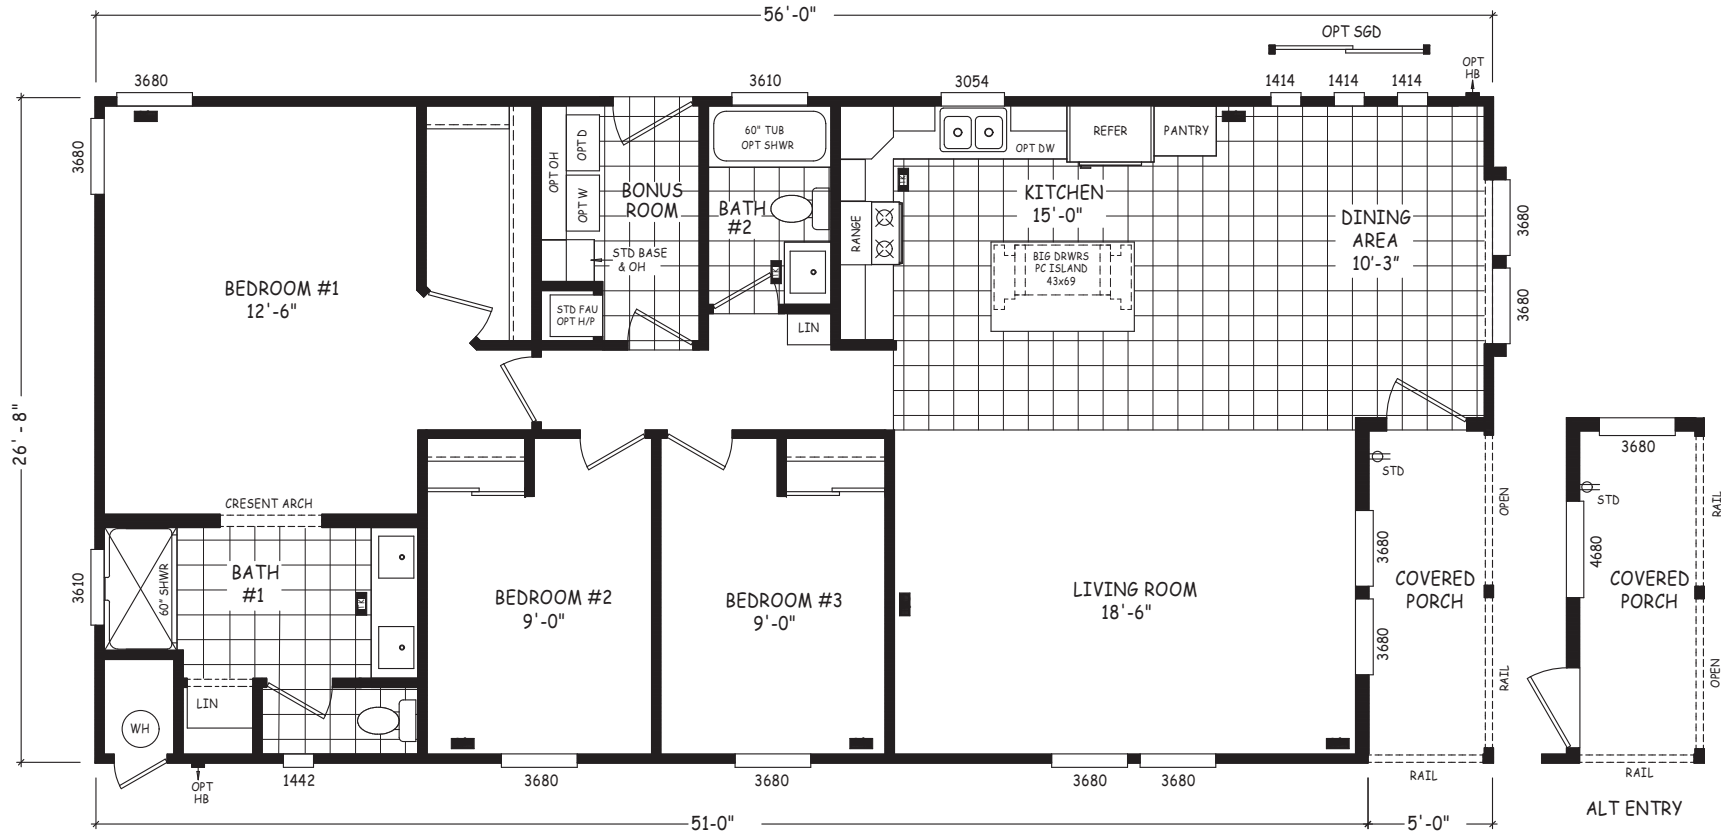

Sorraia

Pinnacle Series

1,494 SQ. FT. (Approximate) 3 Bedroom, 2 Bath

Last Updated: 8-22-22

FACTORY EXPO OUTLET CENTER
 5757 S. Palo Verde Rd., #202
 Tucson, AZ 85706

FactoryBuiltHomesDirect.com | 1-800-965-2781