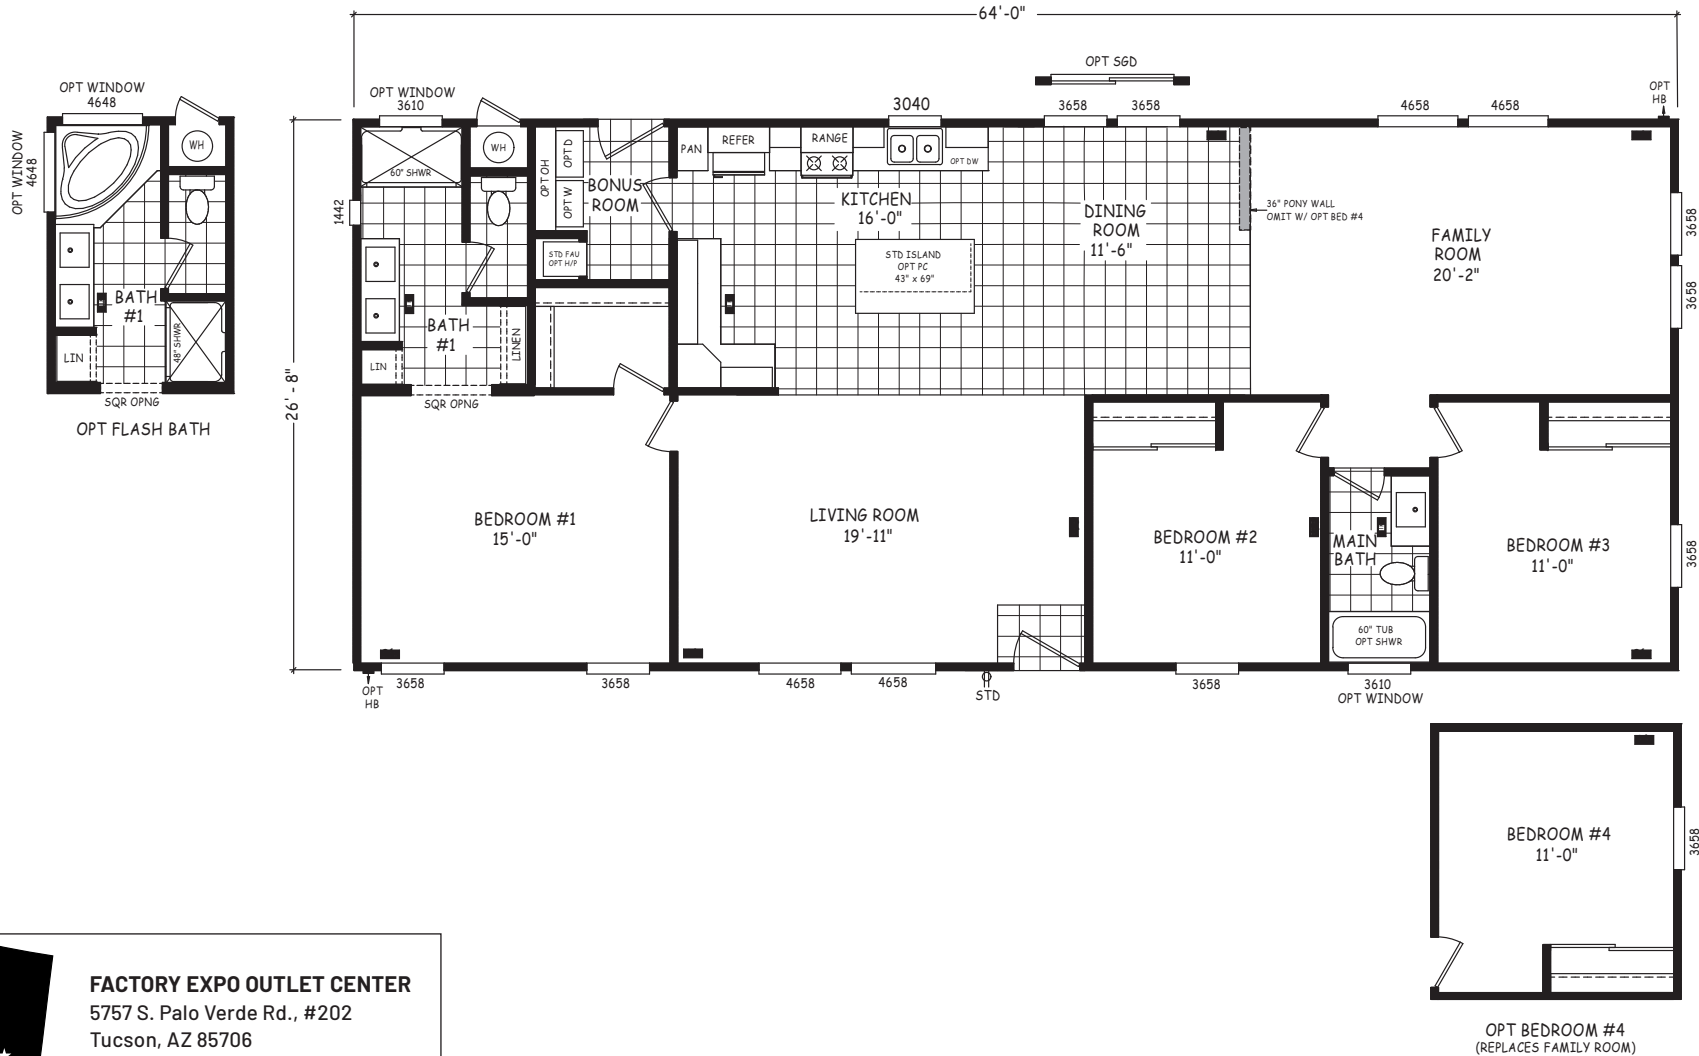

Shawnee

Edge Series

1,707 SQ. FT. (Approximate) 3 Bedroom, 2 Bath

Last Updated: 8-22-22

FACTORY EXPO OUTLET CENTER
 5757 S. Palo Verde Rd., #202
 Tucson, AZ 85706

FactoryBuiltHomesDirect.com | 1-800-965-2781