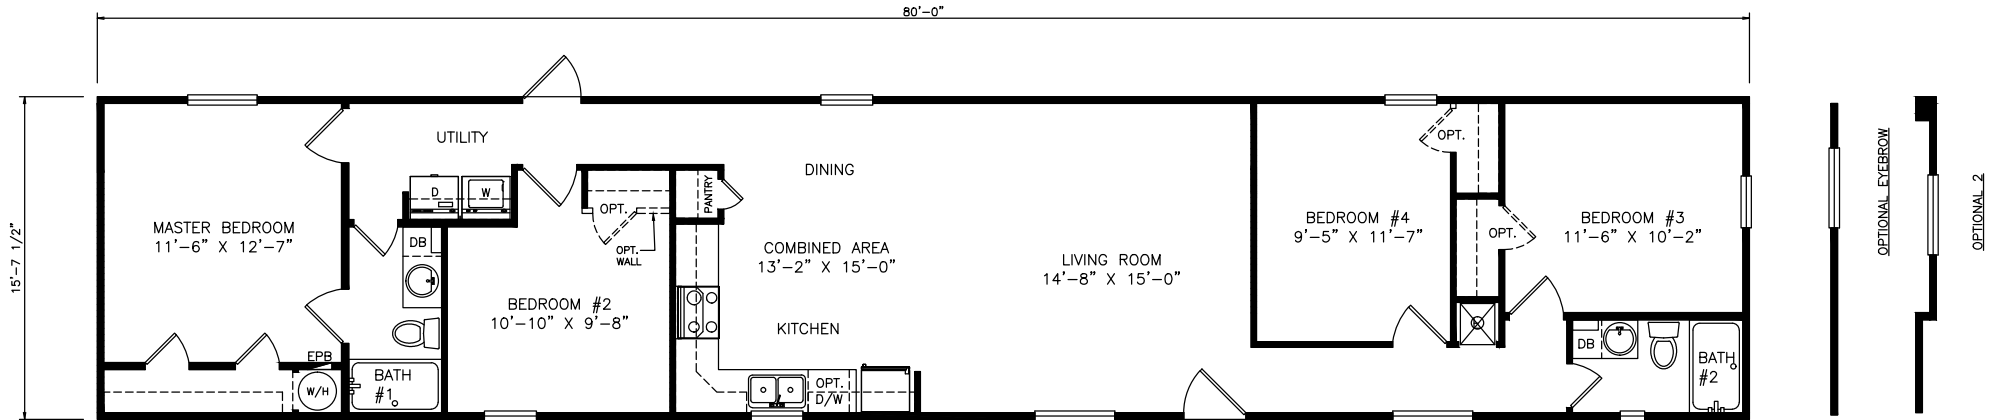

# Sharpin

Classic Series - Single Section

1,256 SQ. FT. (Approximate) 4 Bedrooms, 2 Baths

Last Updated: 6-9-21

**FACTORY EXPO OUTLET CENTER**

5757 S. Palo Verde Rd., #202  
Tucson, AZ 85706

**FactoryBuiltHomesDirect.com | 1-800-965-2781**