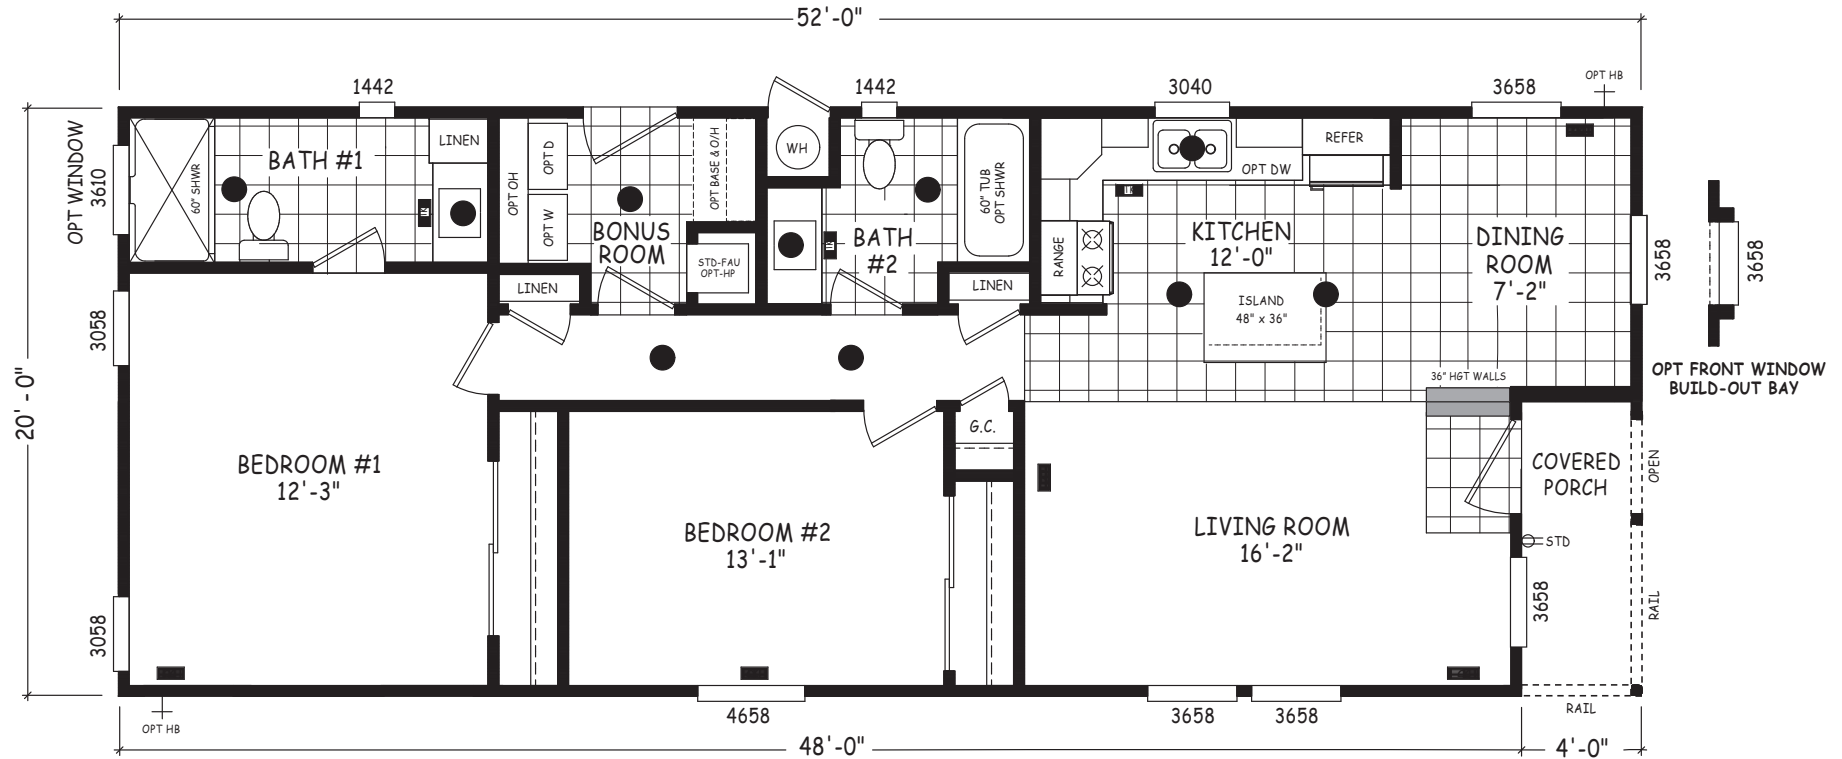

# Shari

Edge Series

1,040 SQ. FT. (Approximate) 2 Bedroom, 2 Bath

Last Updated: 5-21-24