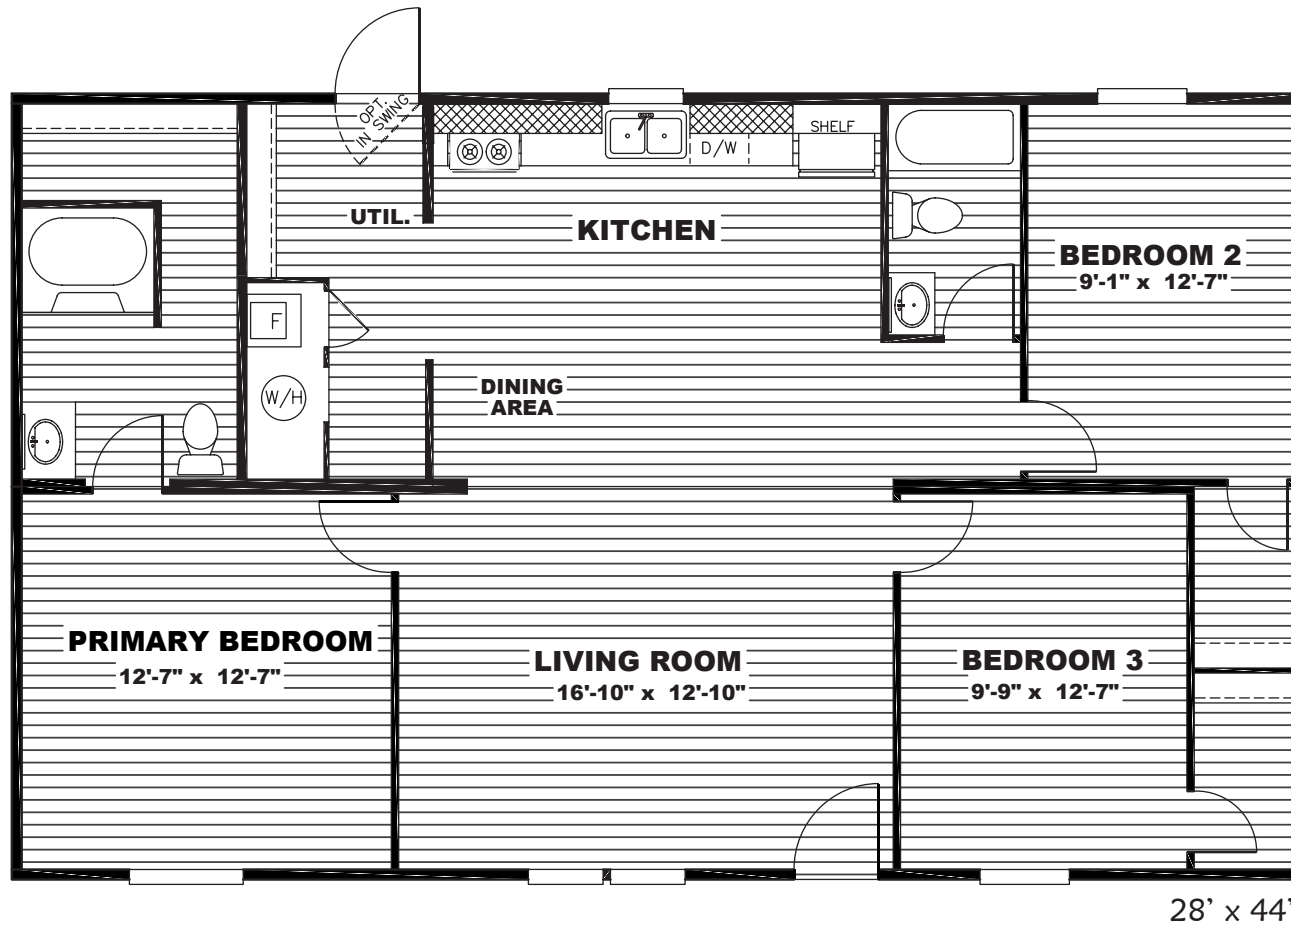

# Roxella

TRU Homes Series - Multi Section

1,159 SQ. FT. (Approximate) 3 Bedroom, 2 Bath

Last Updated: 9-13-22

**FACTORY EXPO OUTLET CENTER**  
 5757 S. Palo Verde Rd., #202  
 Tucson, AZ 85706

**FactoryBuiltHomesDirect.com | 1-800-965-2781**