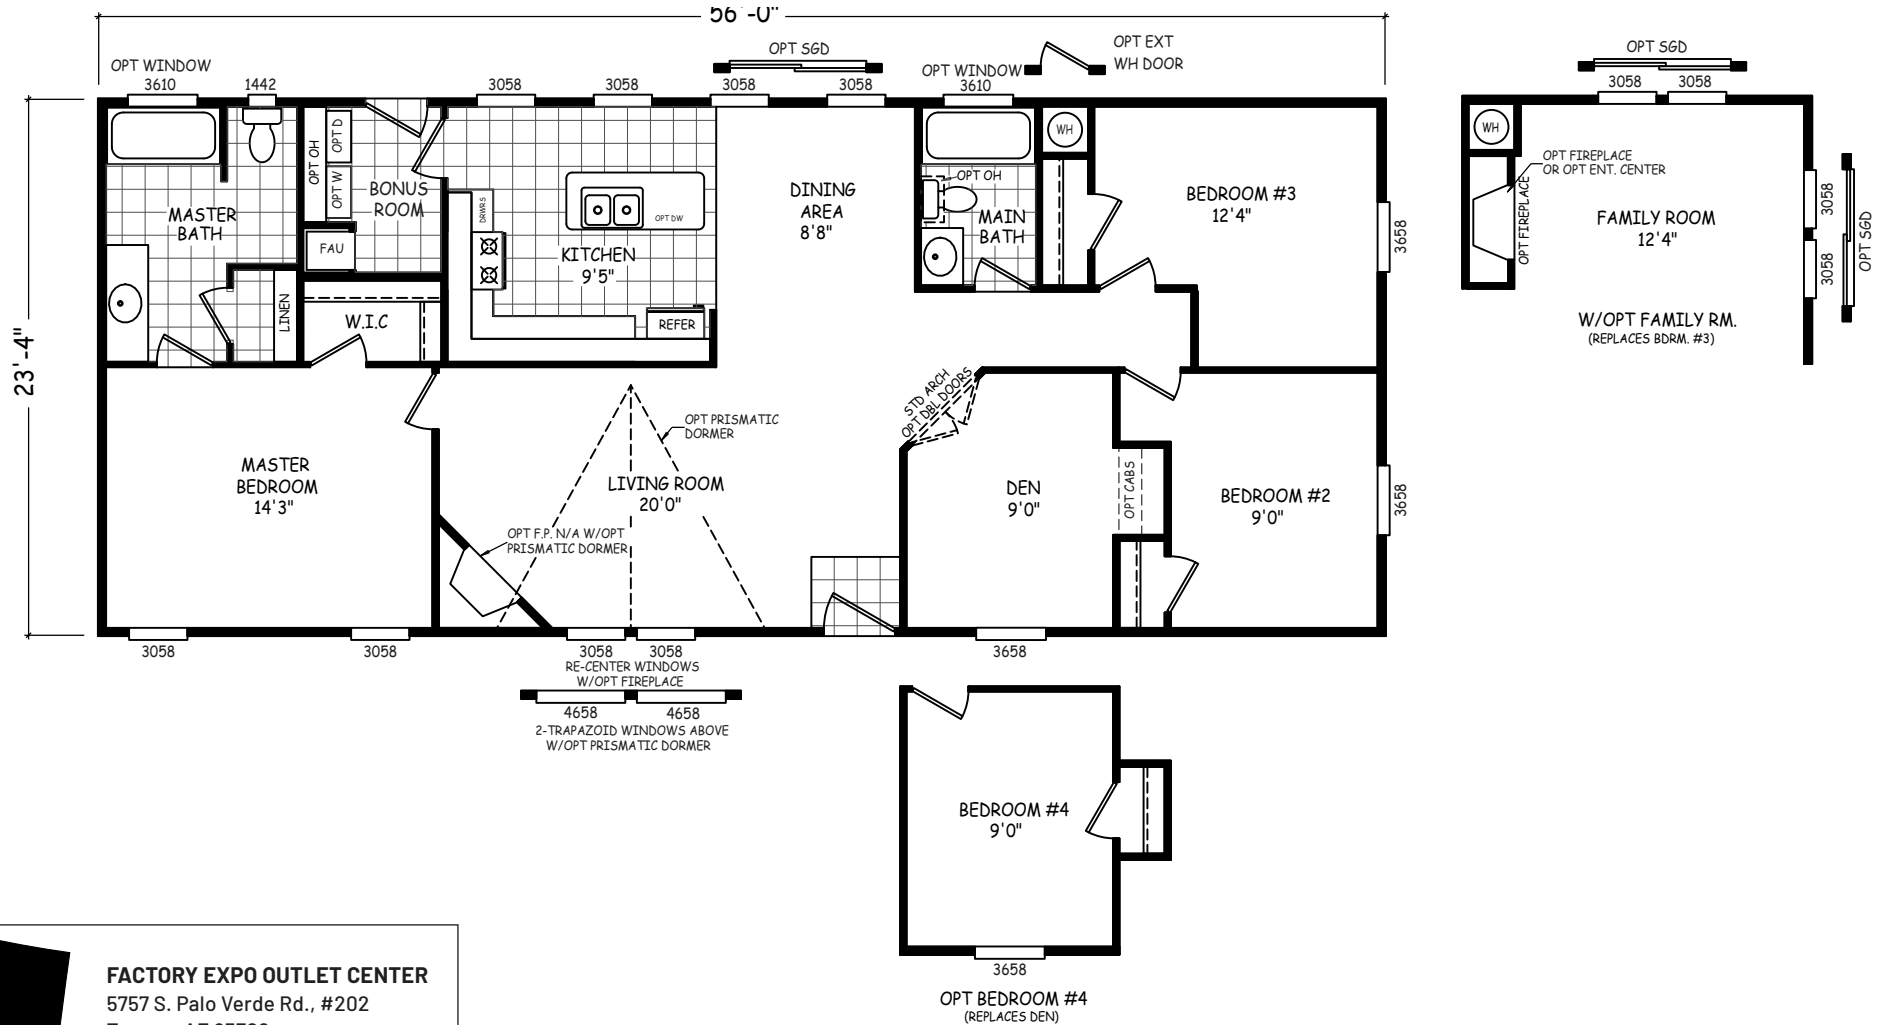

# Rhinehart

GS Series

1,306 SQ. FT. (Approximate) 3 Bedroom, 2 Bath

Last Updated: 4-29-22

**FACTORY EXPO OUTLET CENTER**  
 5757 S. Palo Verde Rd., #202  
 Tucson, AZ 85706

**FactoryBuiltHomesDirect.com | 1-800-965-2781**