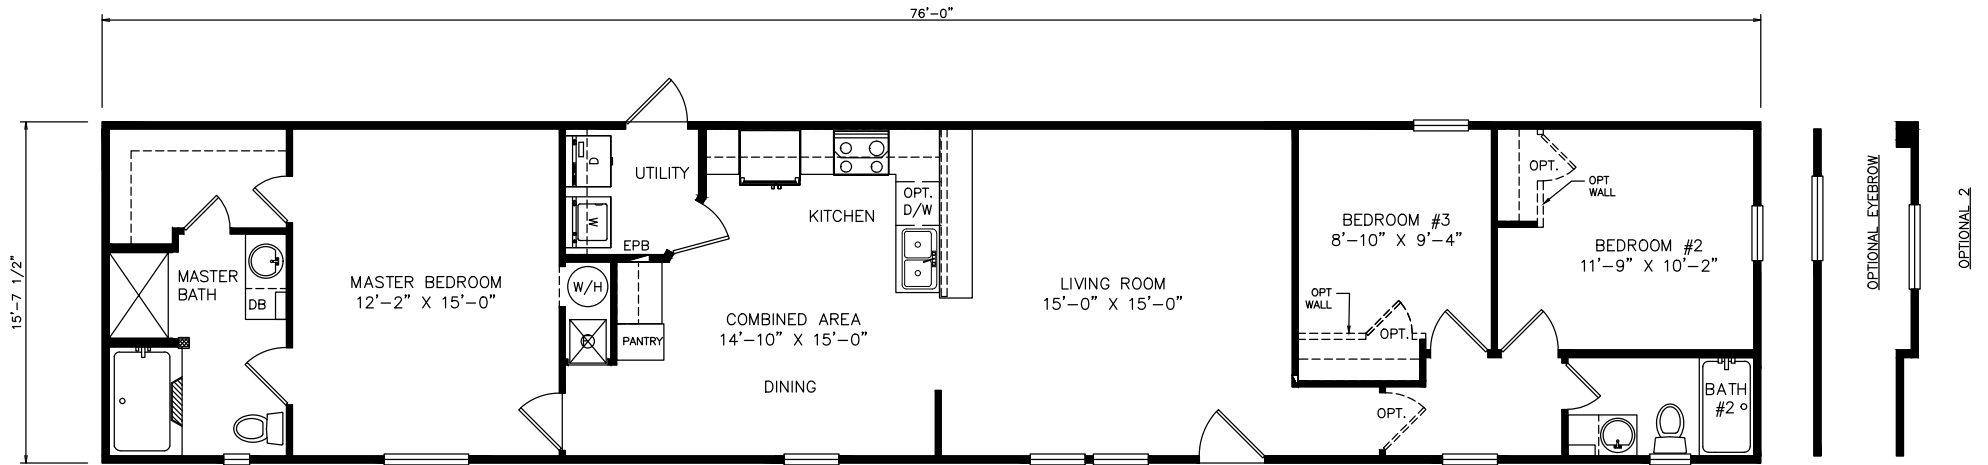

Quietwoods

Classic Series - Single Section

1,193 SQ. FT. (Approximate) 3 Bedrooms, 2 Baths

Last Updated: 6-9-21

FACTORY EXPO OUTLET CENTER
 5757 S. Palo Verde Rd., #202
 Tucson, AZ 85706

FactoryBuiltHomesDirect.com | 1-800-965-2781