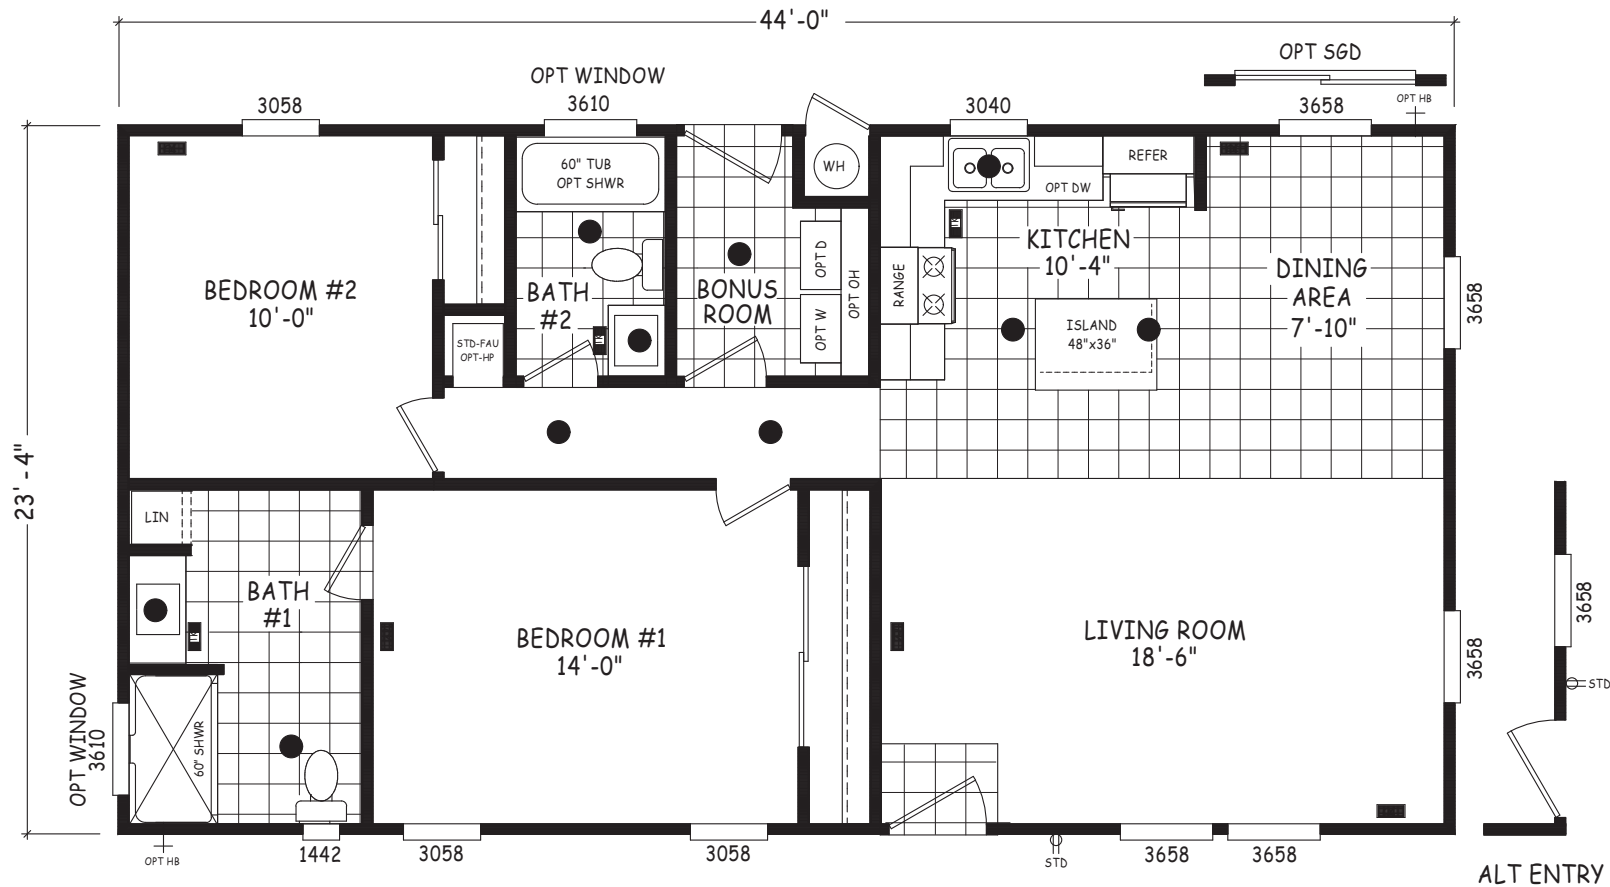

Piccolo

Edge Series

1,027 SQ. FT. (Approximate) 2 Bedroom, 2 Bath

Last Updated: 5-21-24

FACTORY EXPO OUTLET CENTER

5757 S. Palo Verde Rd., #202
Tucson, AZ 85706

FactoryBuiltHomesDirect.com | 1-800-965-2781

IMPORTANT: Alta Cima Corp reserves the right to modify, cancel or substitute products or features of this event at any time without prior notice or obligation. Pictures and other promotional materials are representative and may depict or contain floor plans, square footages, elevations, options, upgrades, extra design features, decorations, floor coverings, specialty light fixtures, custom paint and wall coverings, window treatments, landscaping, sound and alarm systems, furnishings, appliances, and other designer/decorator features and amenities that are not included as part of the home and/or may not be available at all locations. Home, pricing and community information is subject to change, and homes to prior sale, at any time without notice or obligation. ©2020 Alta Cima Corp. All rights reserved.