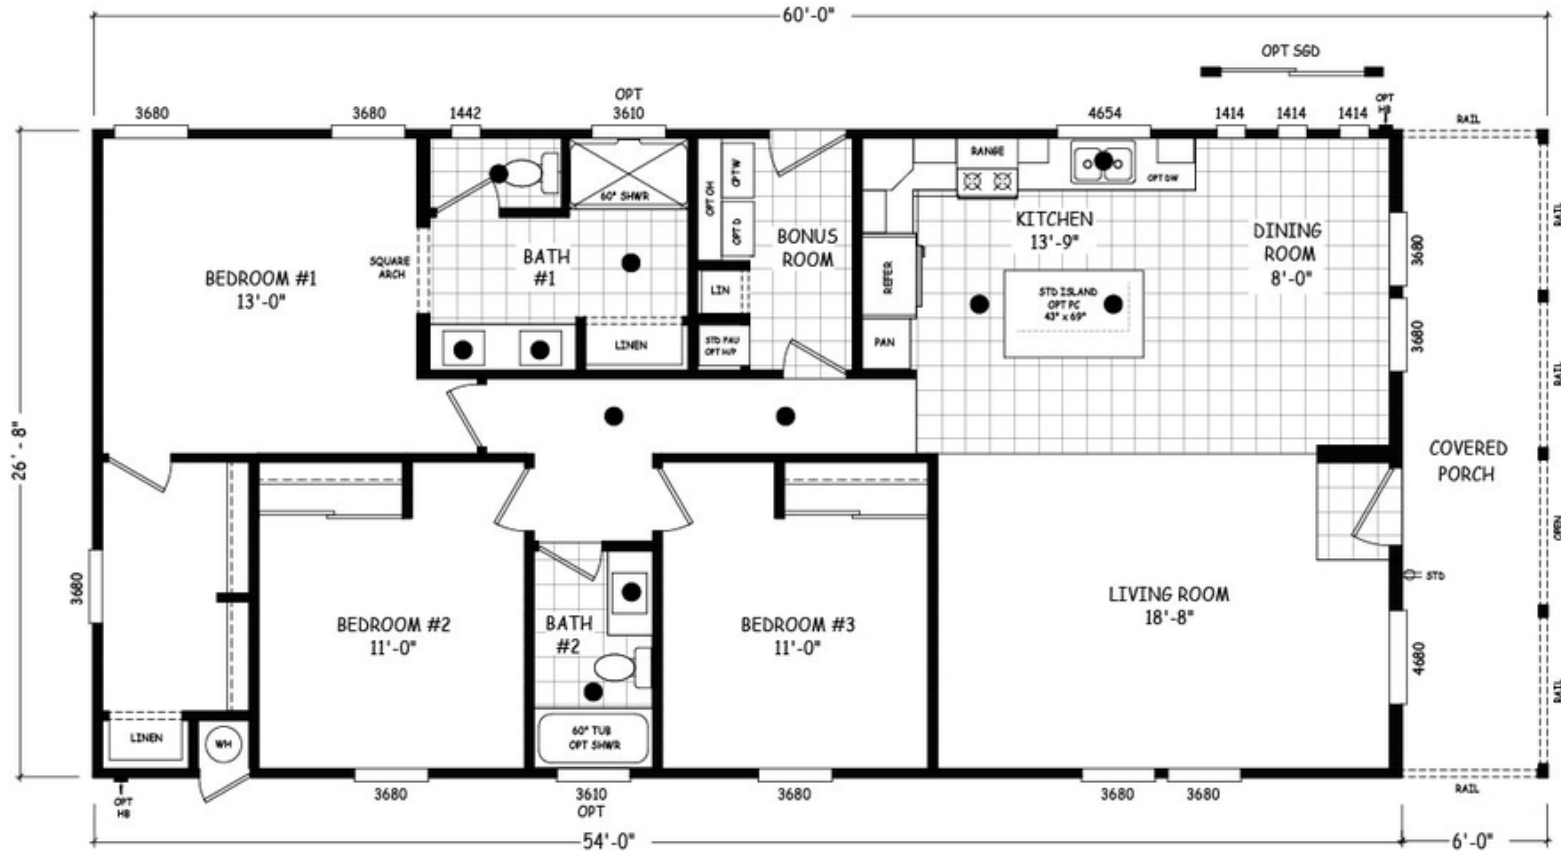

Monto

Edge Series

1,600 SQ. FT. (Approximate) 3 Bedroom, 2 Bath

Last Updated: 7-24-24

FACTORY EXPO OUTLET CENTER
 5757 S. Palo Verde Rd., #202
 Tucson, AZ 85706

FactoryBuiltHomesDirect.com | 1-800-965-2781